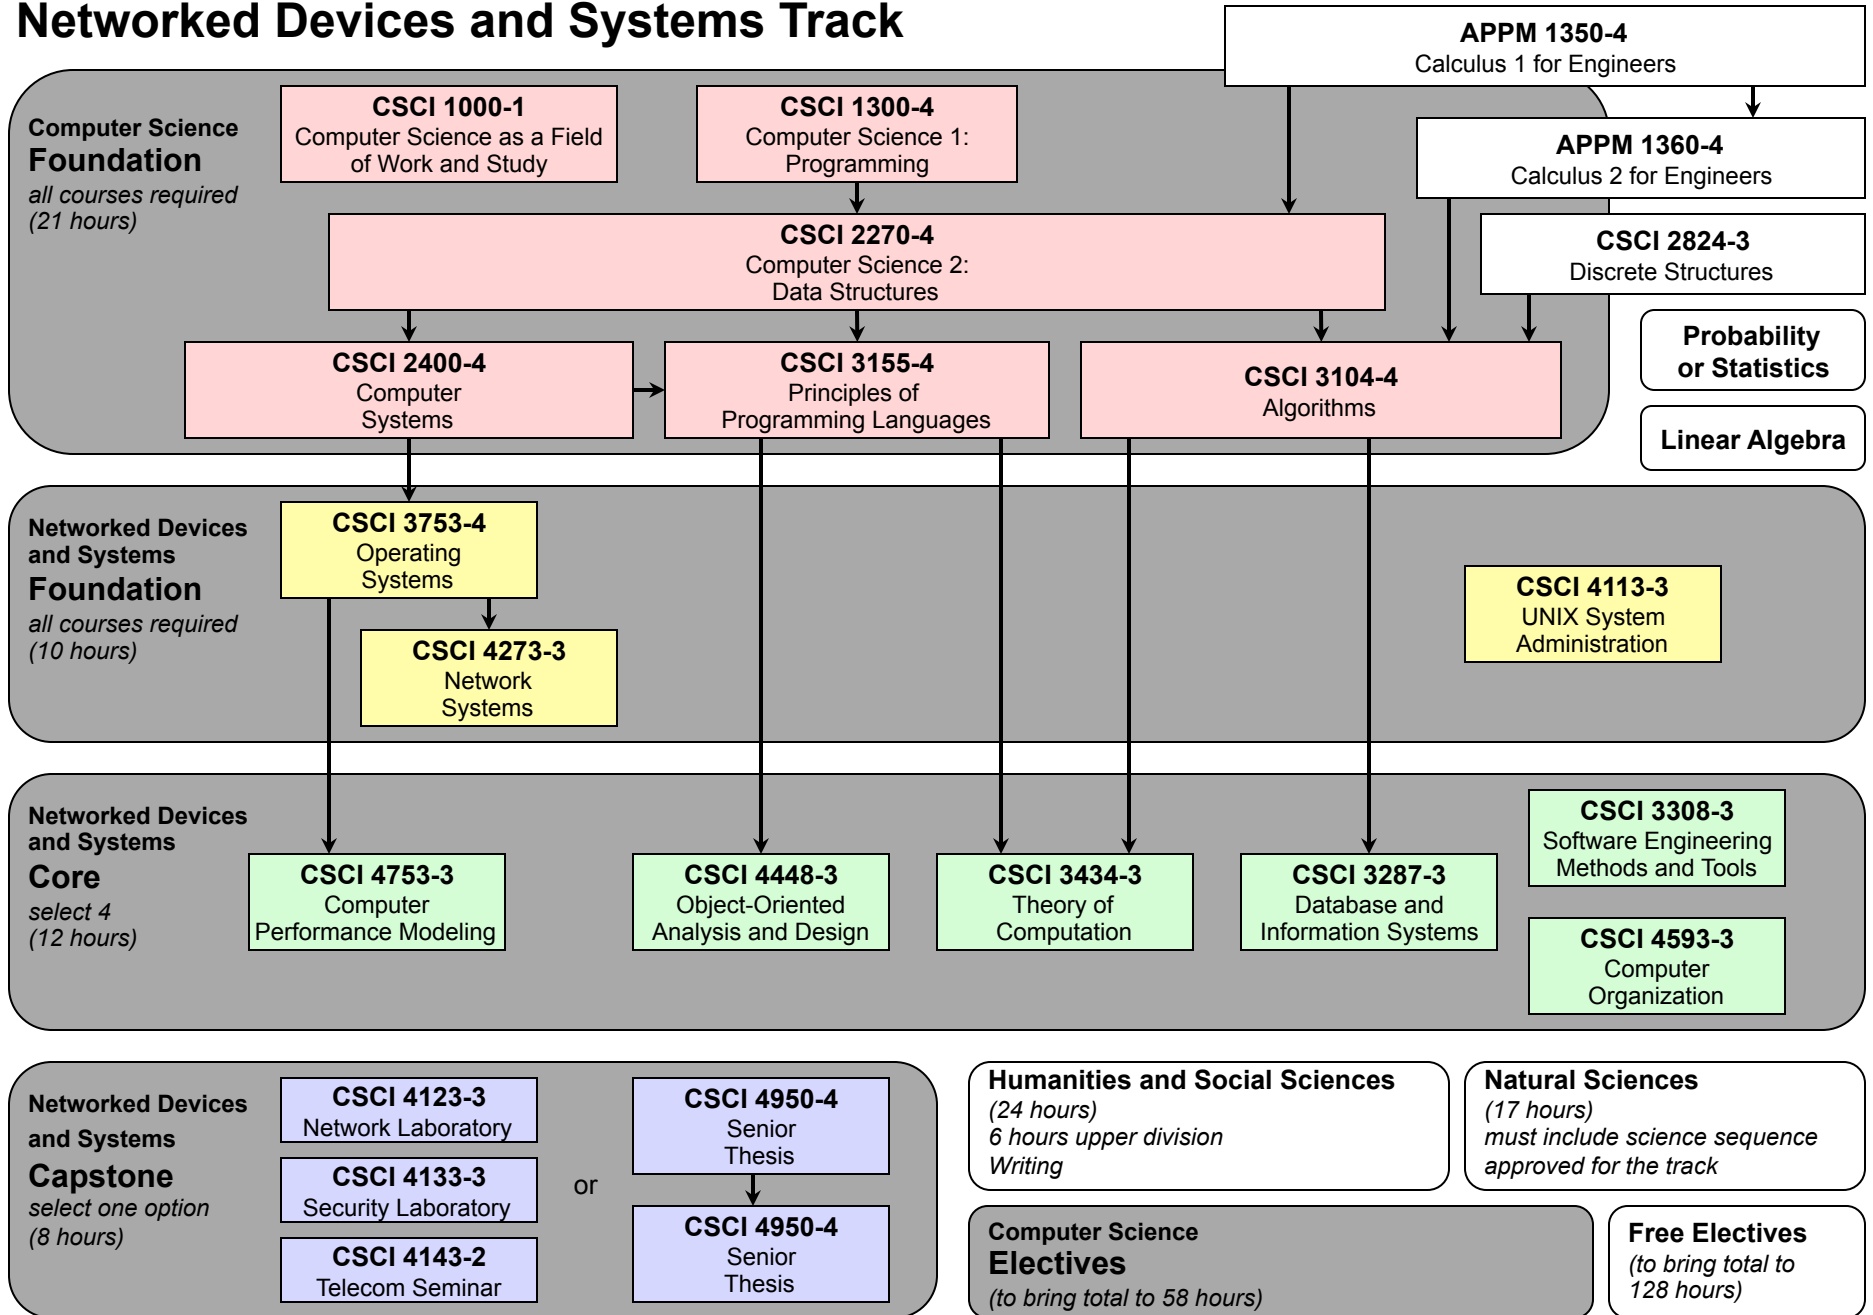

Computer Science BS Degree Requirements Flow Chart: 2012-2013

General Computing Track

Computer Science BS Degree Requirements Flow Chart: 2012-2013

Computational Biology Track

Computer Science BS Degree Requirements Flow Chart: 2012-2013

Computational Science and Engineering Track

Computer Science BS Degree Requirements Flow Chart: 2012-2013

Human-Centered Computing Track

Computer Science BS Degree Requirements Flow Chart: 2012-2013

Networked Devices and Systems Track

Computer Science BS Degree Requirements Flow Chart: 2012-2013

Software Engineering Track

Computer Science BS Degree Requirements Flow Chart: 2012-2013

Systems Track