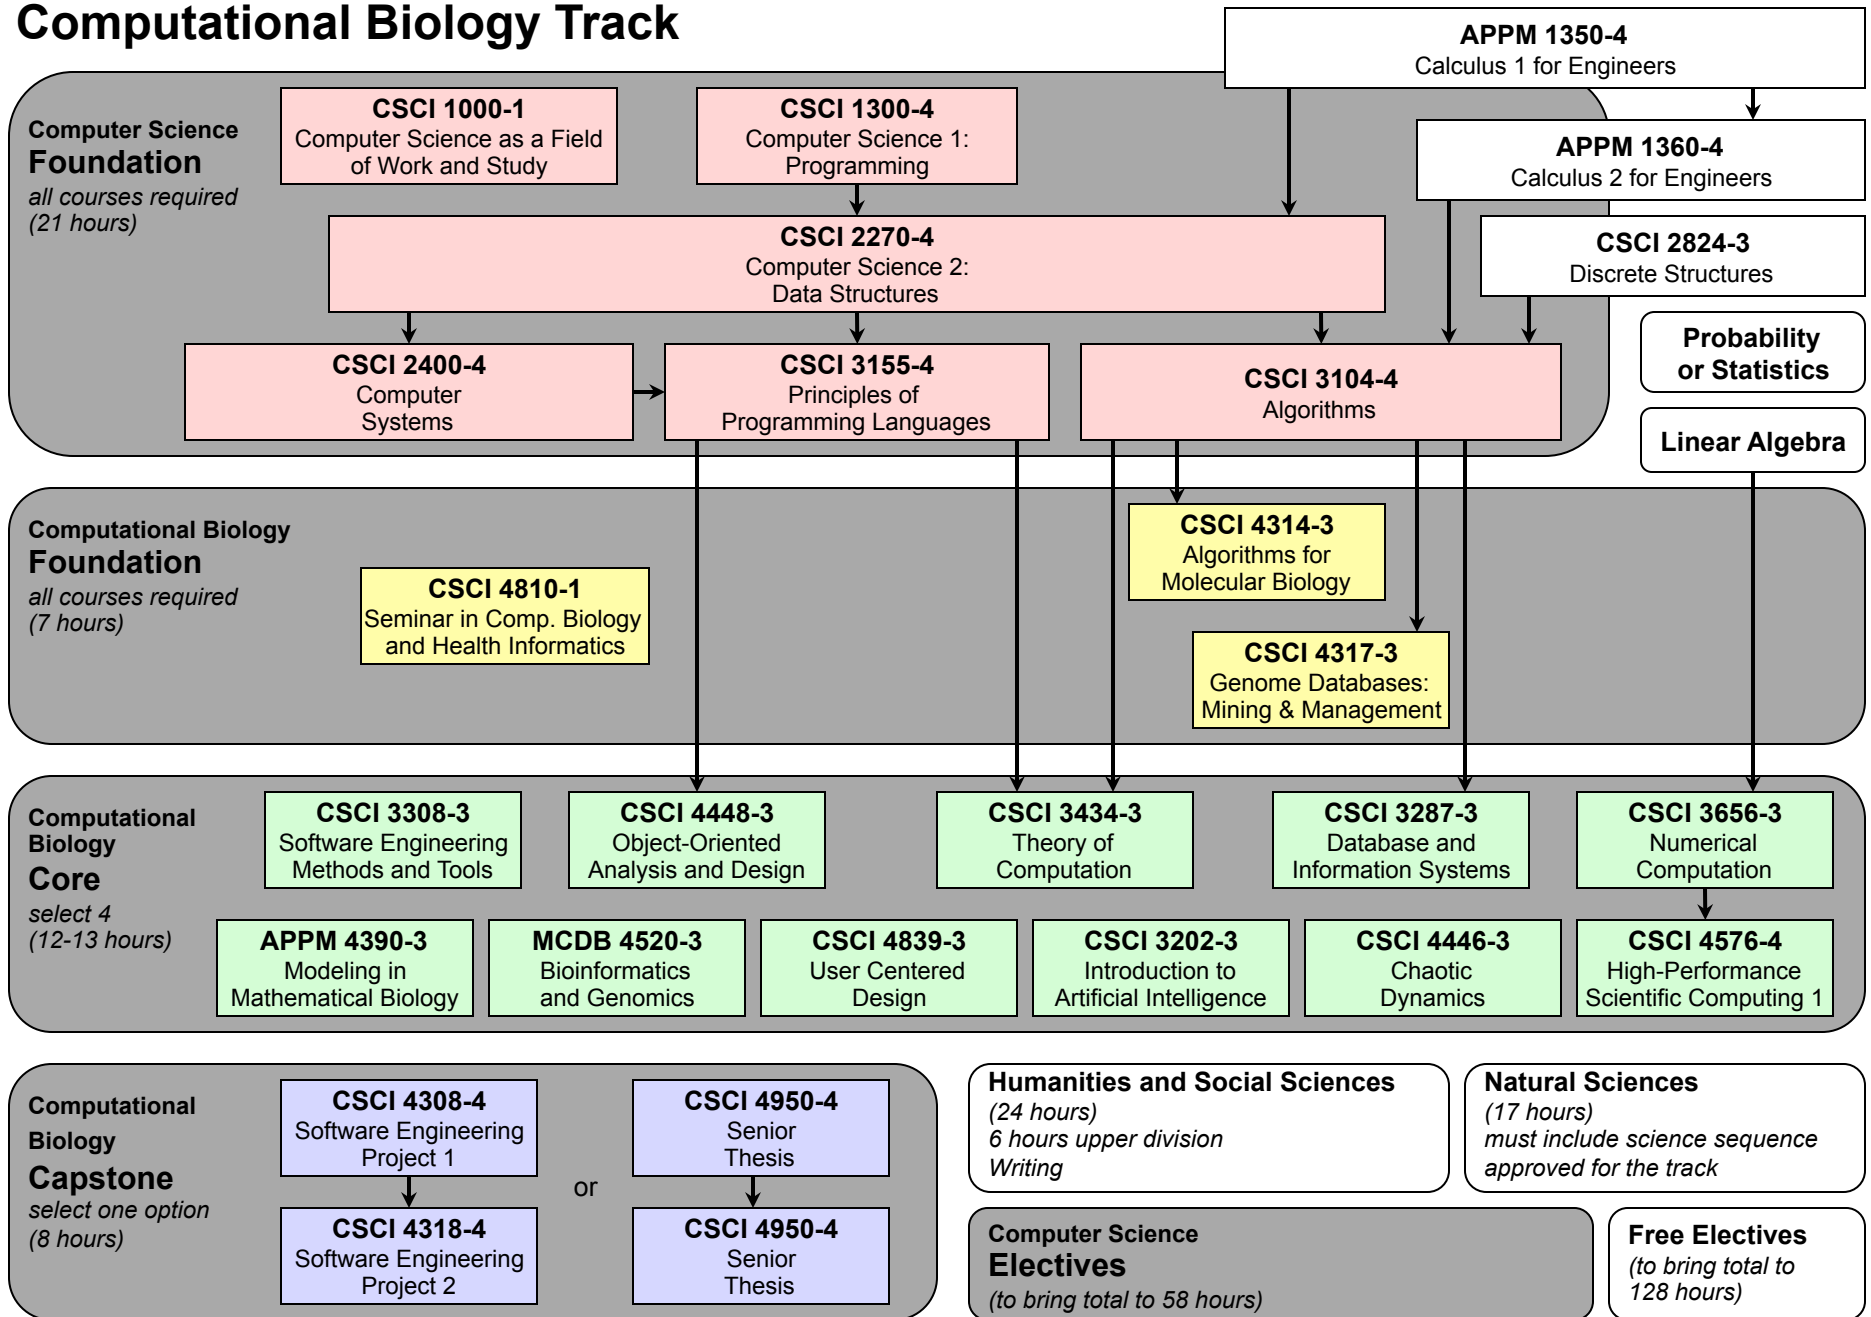

Computer Science BS Degree Requirements Flow Chart: 2012-2013

General Computing Track

Computer Science BS Degree Requirements Flow Chart: 2012-2013

Computational Biology Track

Computer Science BS Degree Requirements Flow Chart: 2012-2013

Computational Science and Engineering Track

Computer Science BS Degree Requirements Flow Chart: 2012-2013

Human-Centered Computing Track

Computer Science BS Degree Requirements Flow Chart: 2012-2013

Networked Devices and Systems Track

Computer Science BS Degree Requirements Flow Chart: 2012-2013

Software Engineering Track

Computer Science BS Degree Requirements Flow Chart: 2012-2013

Systems Track