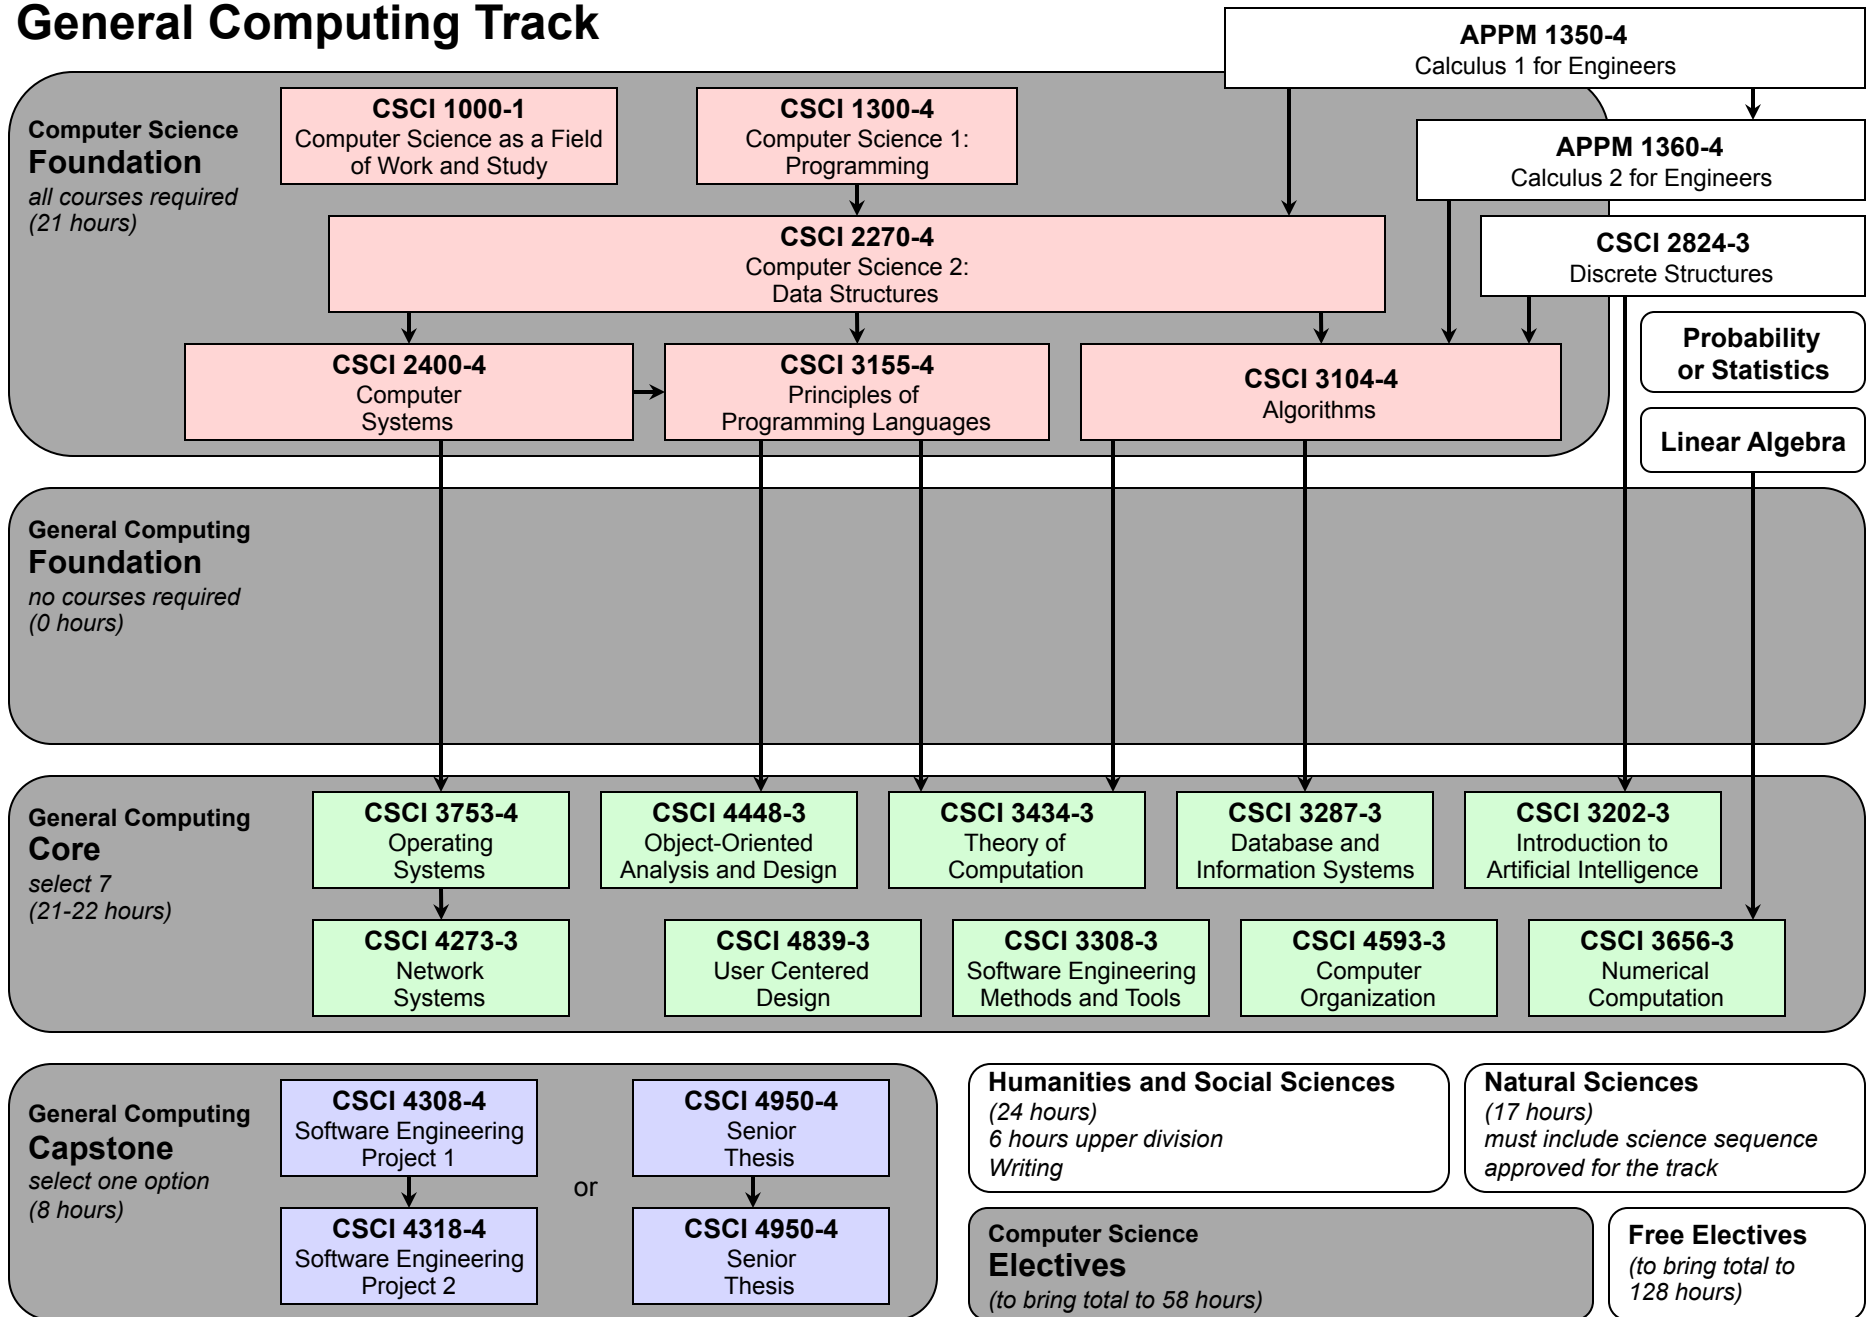

Computer Science BS Degree Requirements Flow Chart: 2012-2013

General Computing Track

Computer Science BS Degree Requirements Flow Chart: 2012-2013

Computational Biology Track

Computer Science BS Degree Requirements Flow Chart: 2012-2013

Computational Science and Engineering Track

Computer Science BS Degree Requirements Flow Chart: 2012-2013

Human-Centered Computing Track

Computer Science BS Degree Requirements Flow Chart: 2012-2013

Networked Devices and Systems Track

Computer Science BS Degree Requirements Flow Chart: 2012-2013

Software Engineering Track

Computer Science BS Degree Requirements Flow Chart: 2012-2013

Systems Track