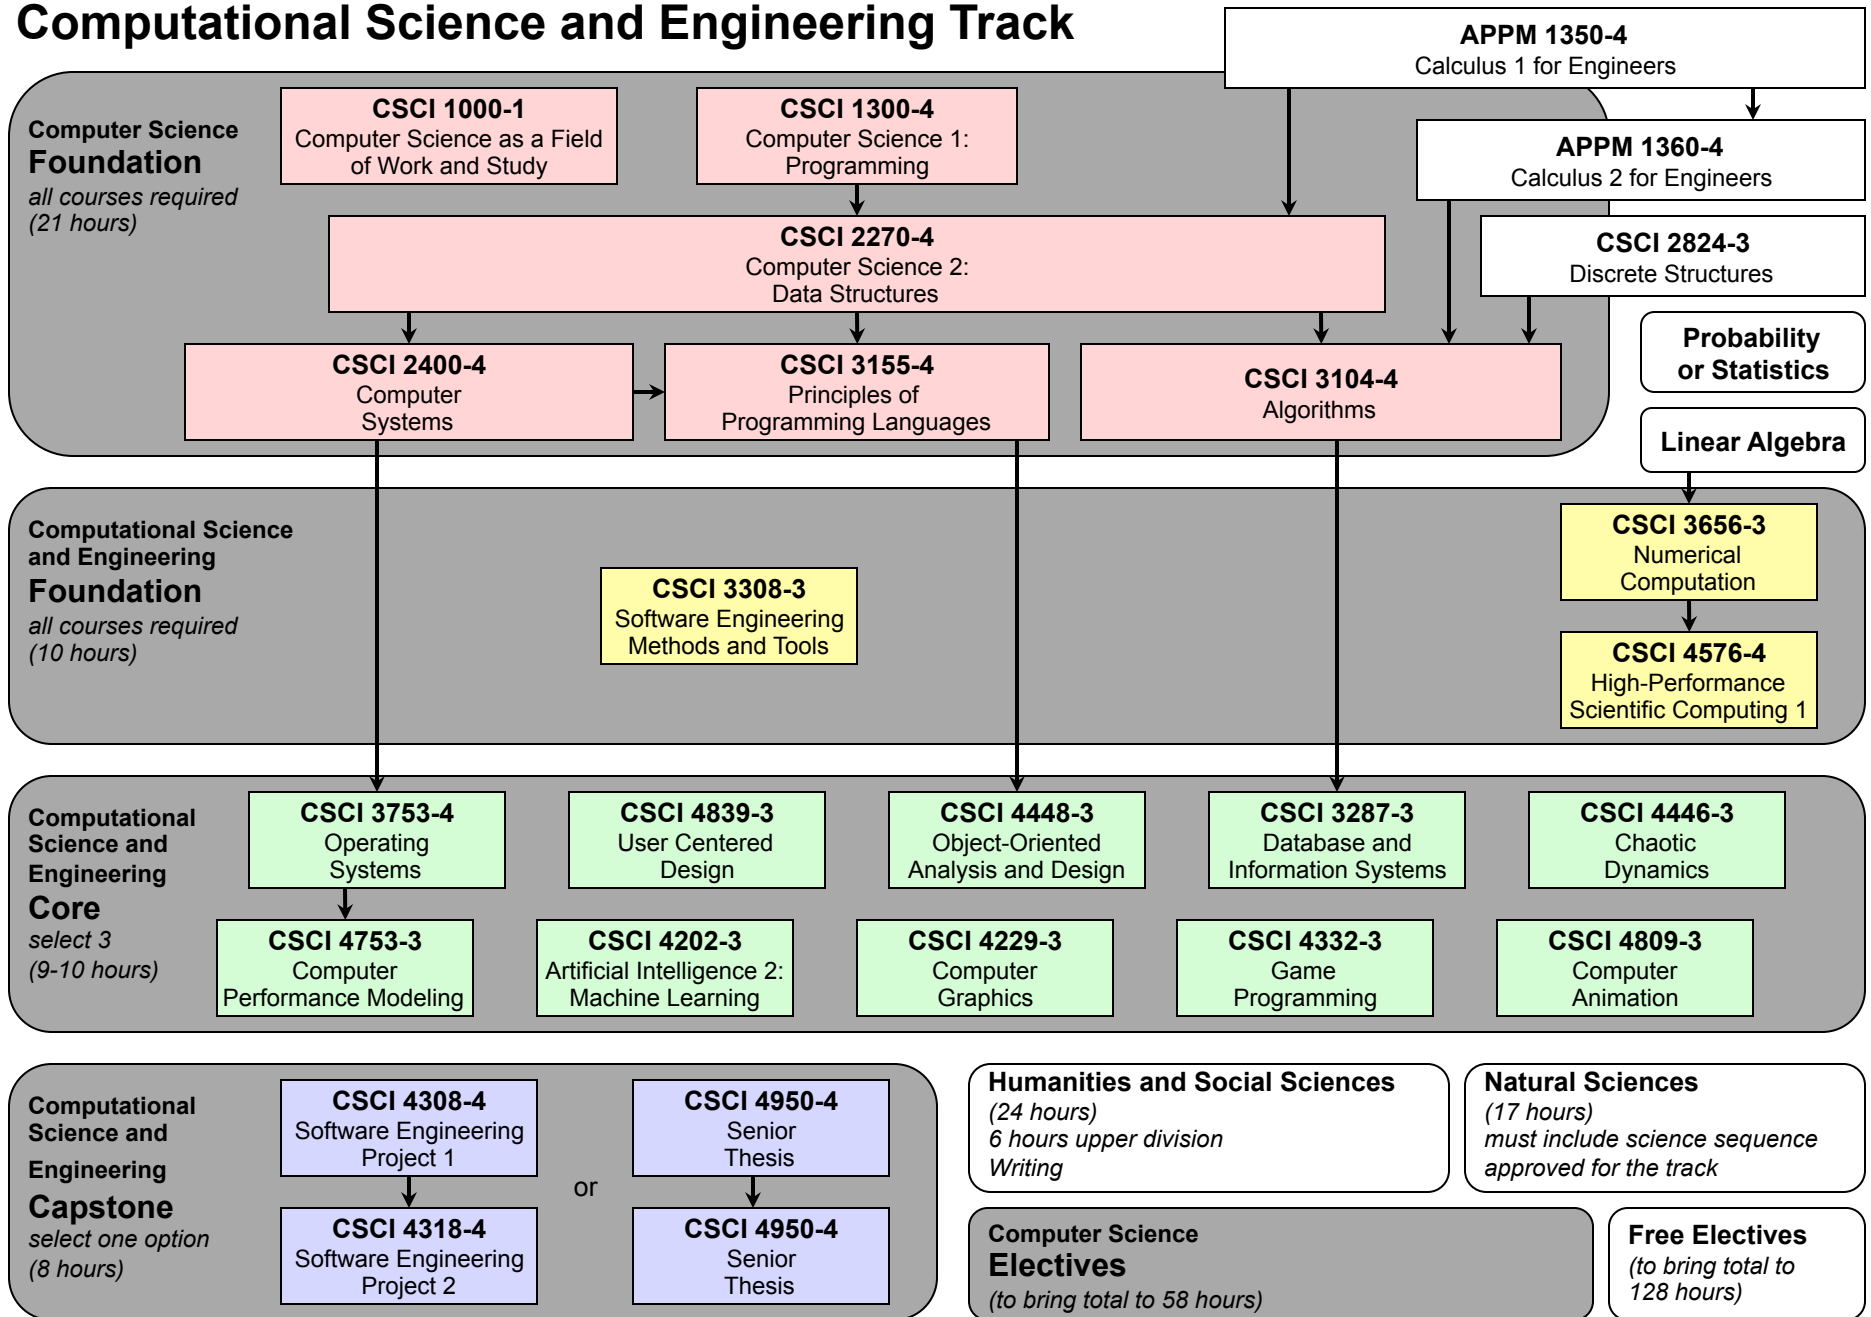

Computer Science BS Degree Requirements Flow Chart: 2012-2013

General Computing Track

Computer Science BS Degree Requirements Flow Chart: 2012-2013

Computational Biology Track

Computer Science BS Degree Requirements Flow Chart: 2012-2013

Computational Science and Engineering Track

Computer Science BS Degree Requirements Flow Chart: 2012-2013

Human-Centered Computing Track

Computer Science BS Degree Requirements Flow Chart: 2012-2013

Networked Devices and Systems Track

Computer Science BS Degree Requirements Flow Chart: 2012-2013

Software Engineering Track

Computer Science BS Degree Requirements Flow Chart: 2012-2013

Systems Track