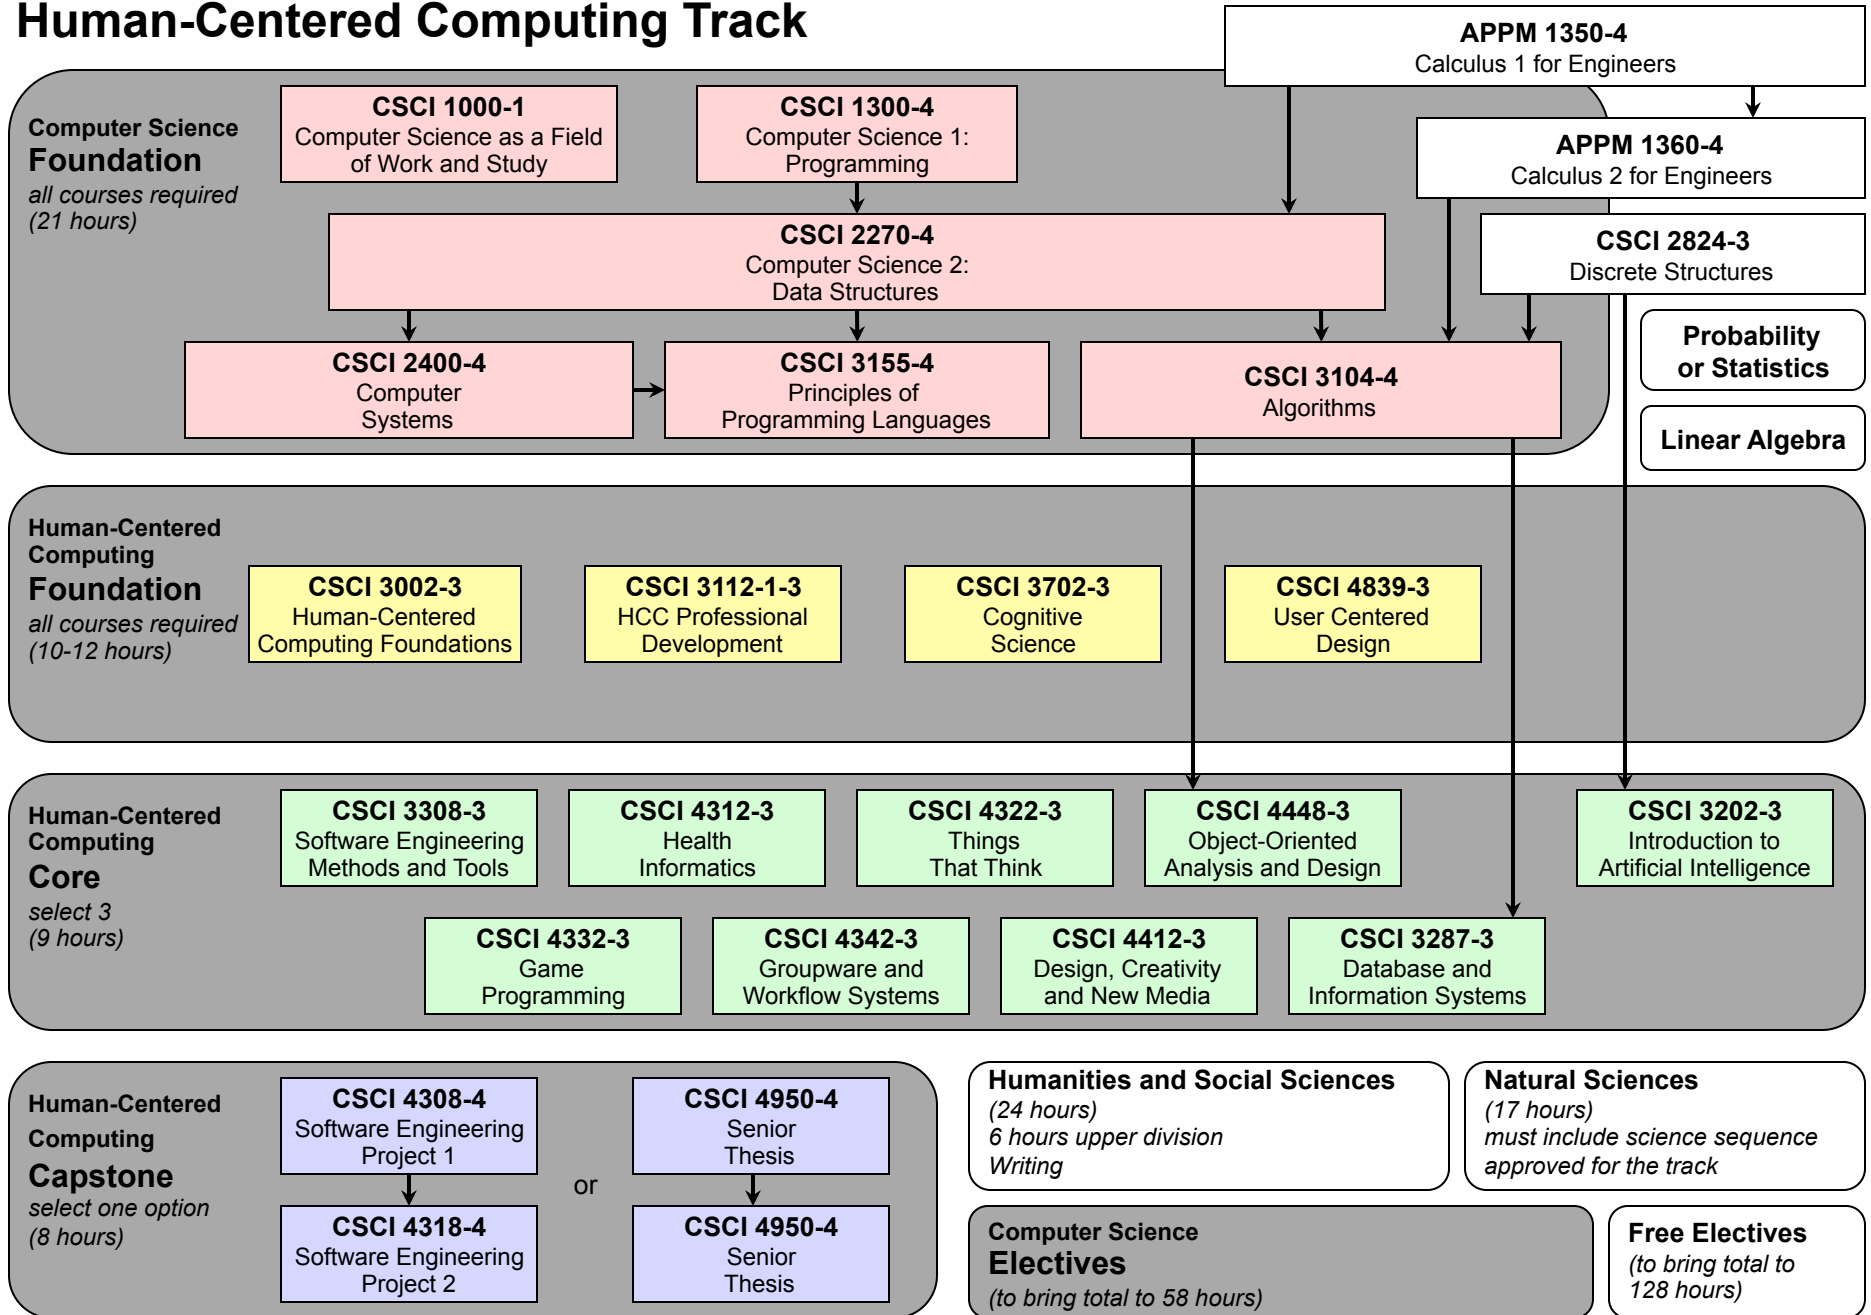

Computer Science BS Degree Requirements Flow Chart: 2012-2013

General Computing Track

Computer Science BS Degree Requirements Flow Chart: 2012-2013

Computational Biology Track

Computer Science BS Degree Requirements Flow Chart: 2012-2013

Computational Science and Engineering Track

Computer Science BS Degree Requirements Flow Chart: 2012-2013

Human-Centered Computing Track

Computer Science BS Degree Requirements Flow Chart: 2012-2013

Networked Devices and Systems Track

Computer Science BS Degree Requirements Flow Chart: 2012-2013

Software Engineering Track

Computer Science BS Degree Requirements Flow Chart: 2012-2013

Systems Track