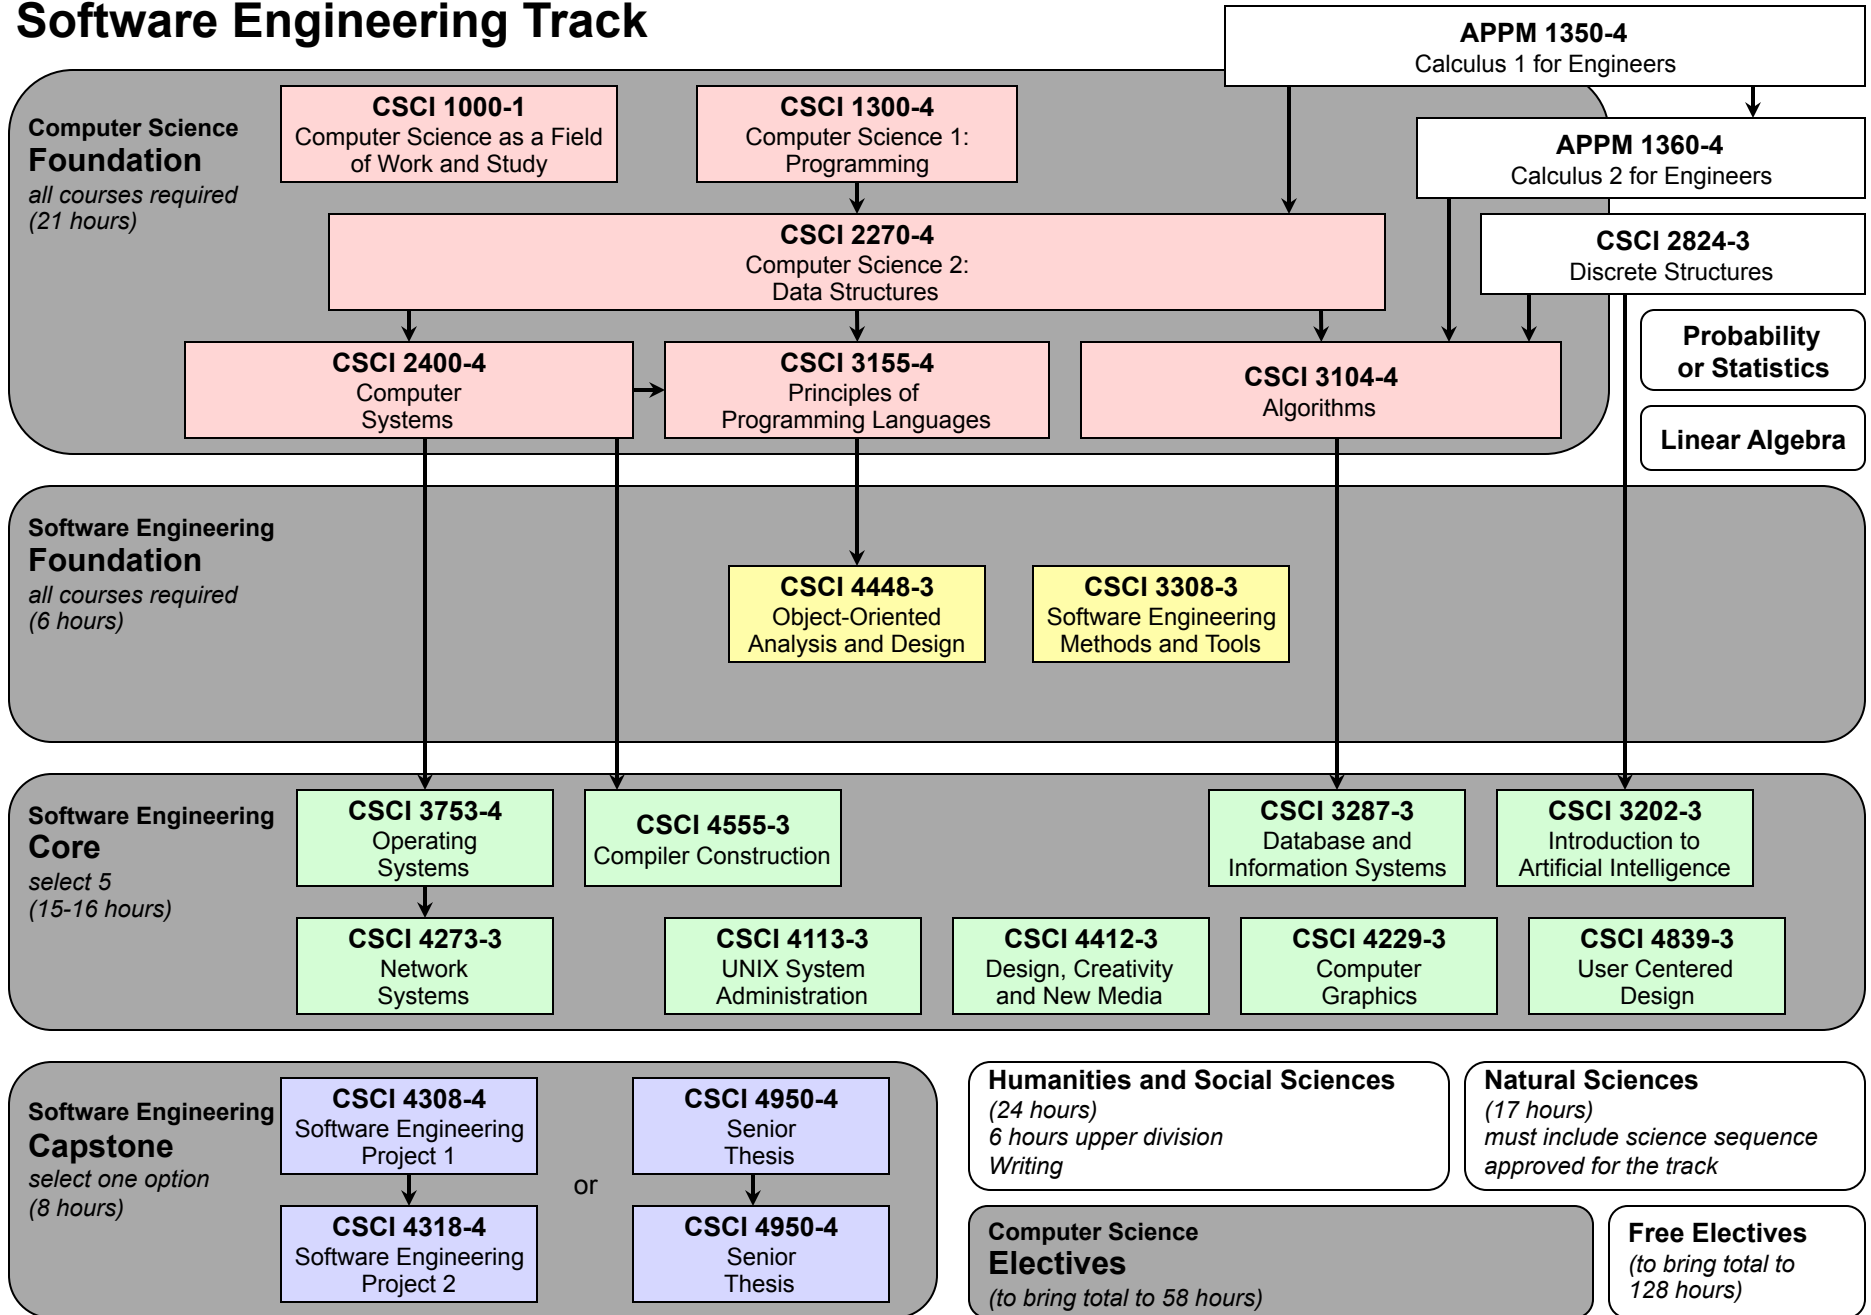

Computer Science BS Degree Requirements Flow Chart: 2012-2013

General Computing Track

Computer Science BS Degree Requirements Flow Chart: 2012-2013

Computational Biology Track

Computer Science BS Degree Requirements Flow Chart: 2012-2013

Computational Science and Engineering Track

Computer Science BS Degree Requirements Flow Chart: 2012-2013

Human-Centered Computing Track

Computer Science BS Degree Requirements Flow Chart: 2012-2013

Networked Devices and Systems Track

Computer Science BS Degree Requirements Flow Chart: 2012-2013

Software Engineering Track

Computer Science BS Degree Requirements Flow Chart: 2012-2013

Systems Track