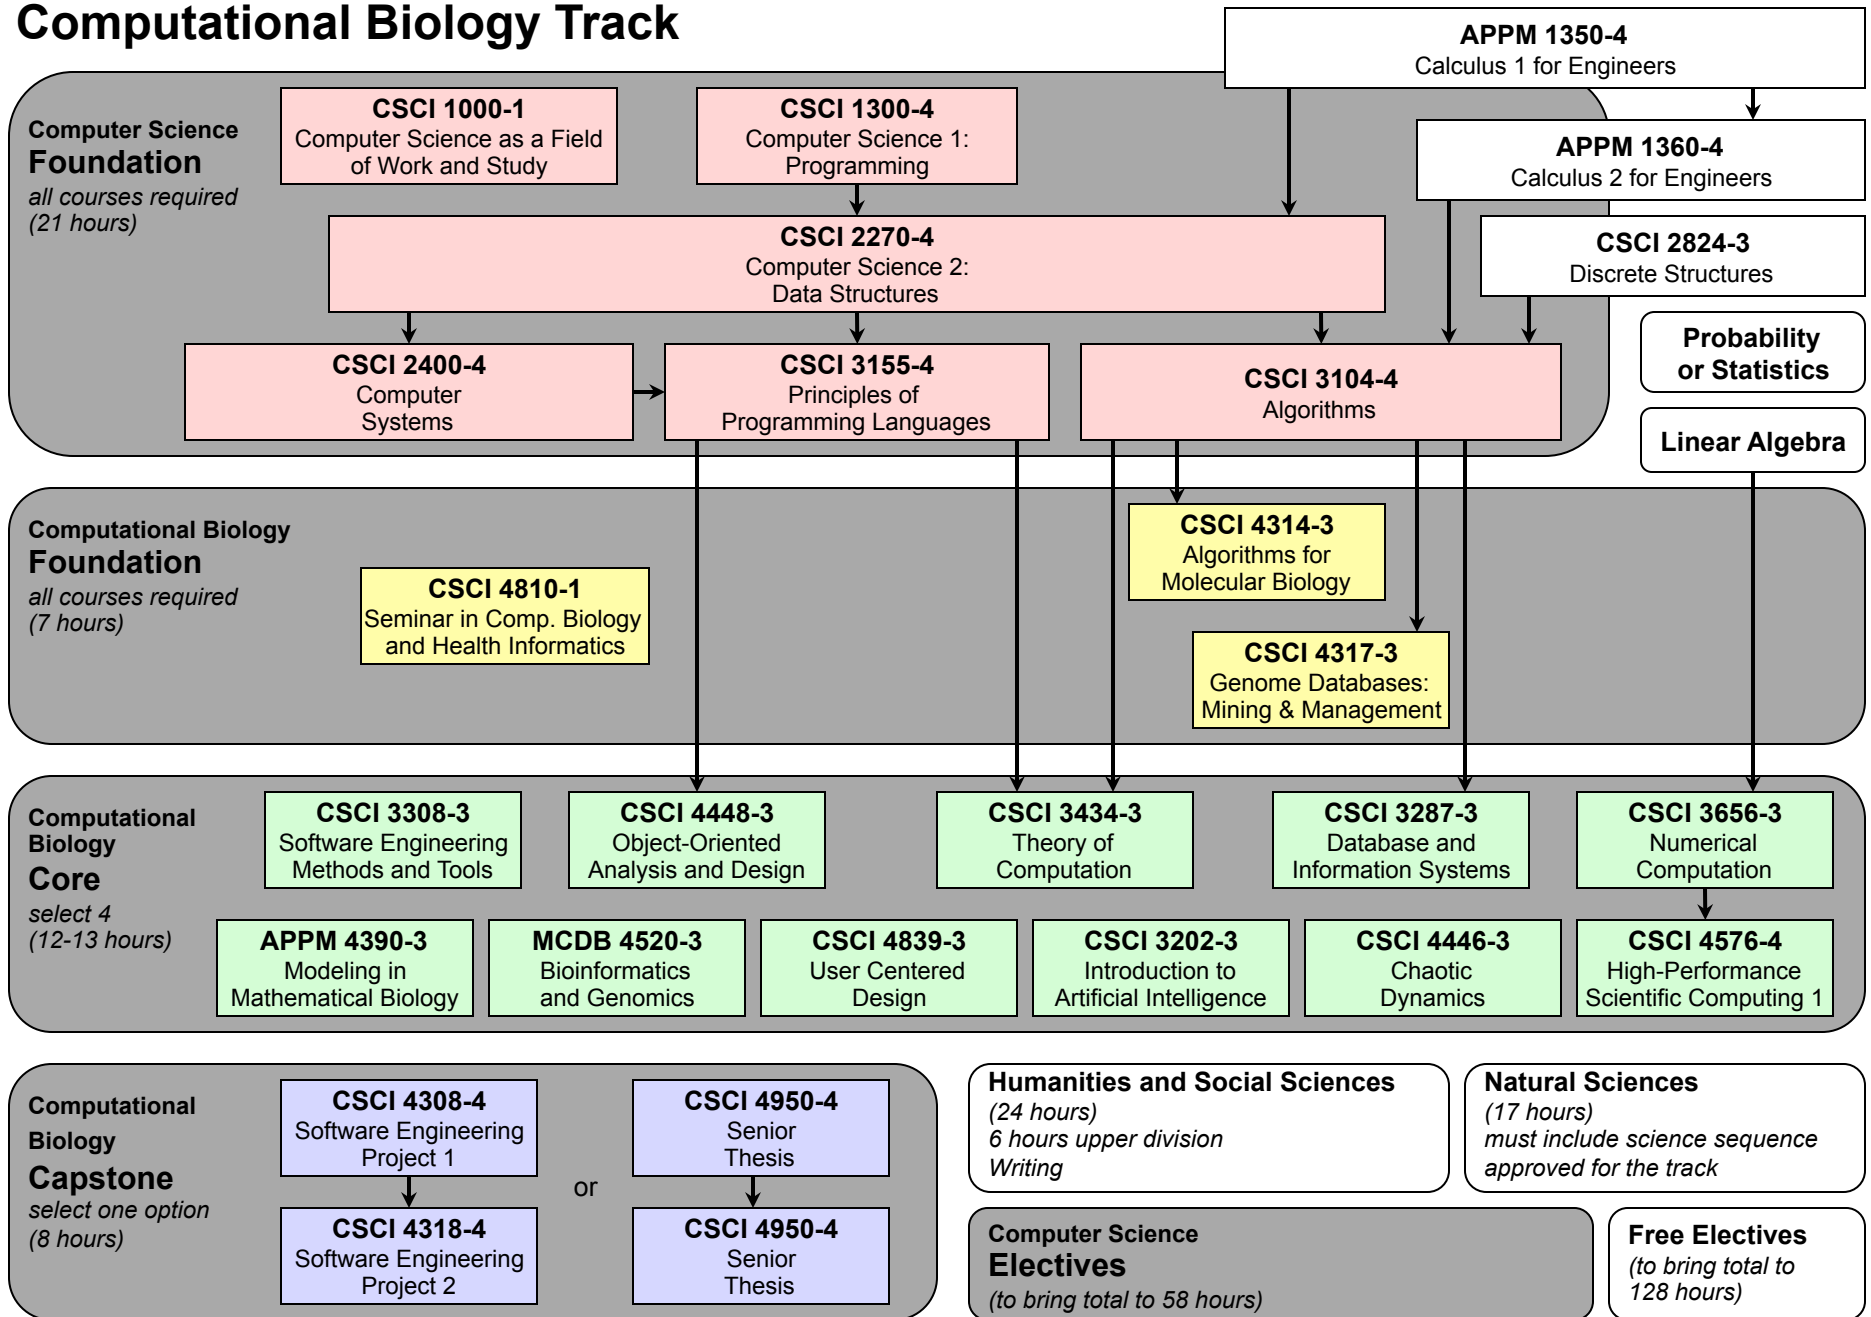

Computer Science BS Degree Requirements Flow Chart: 2011-2012

General Computing Track

Computer Science BS Degree Requirements Flow Chart: 2011-2012

Computational Biology Track

Computer Science BS Degree Requirements Flow Chart: 2011-2012

Computational Science and Engineering Track

Computer Science BS Degree Requirements Flow Chart: 2011-2012

Human-Centered Computing Track

Computer Science BS Degree Requirements Flow Chart: 2011-2012

Networked Devices and Systems Track

Computer Science BS Degree Requirements Flow Chart: 2011-2012

Software Engineering Track

Computer Science BS Degree Requirements Flow Chart: 2011-2012

Systems Track