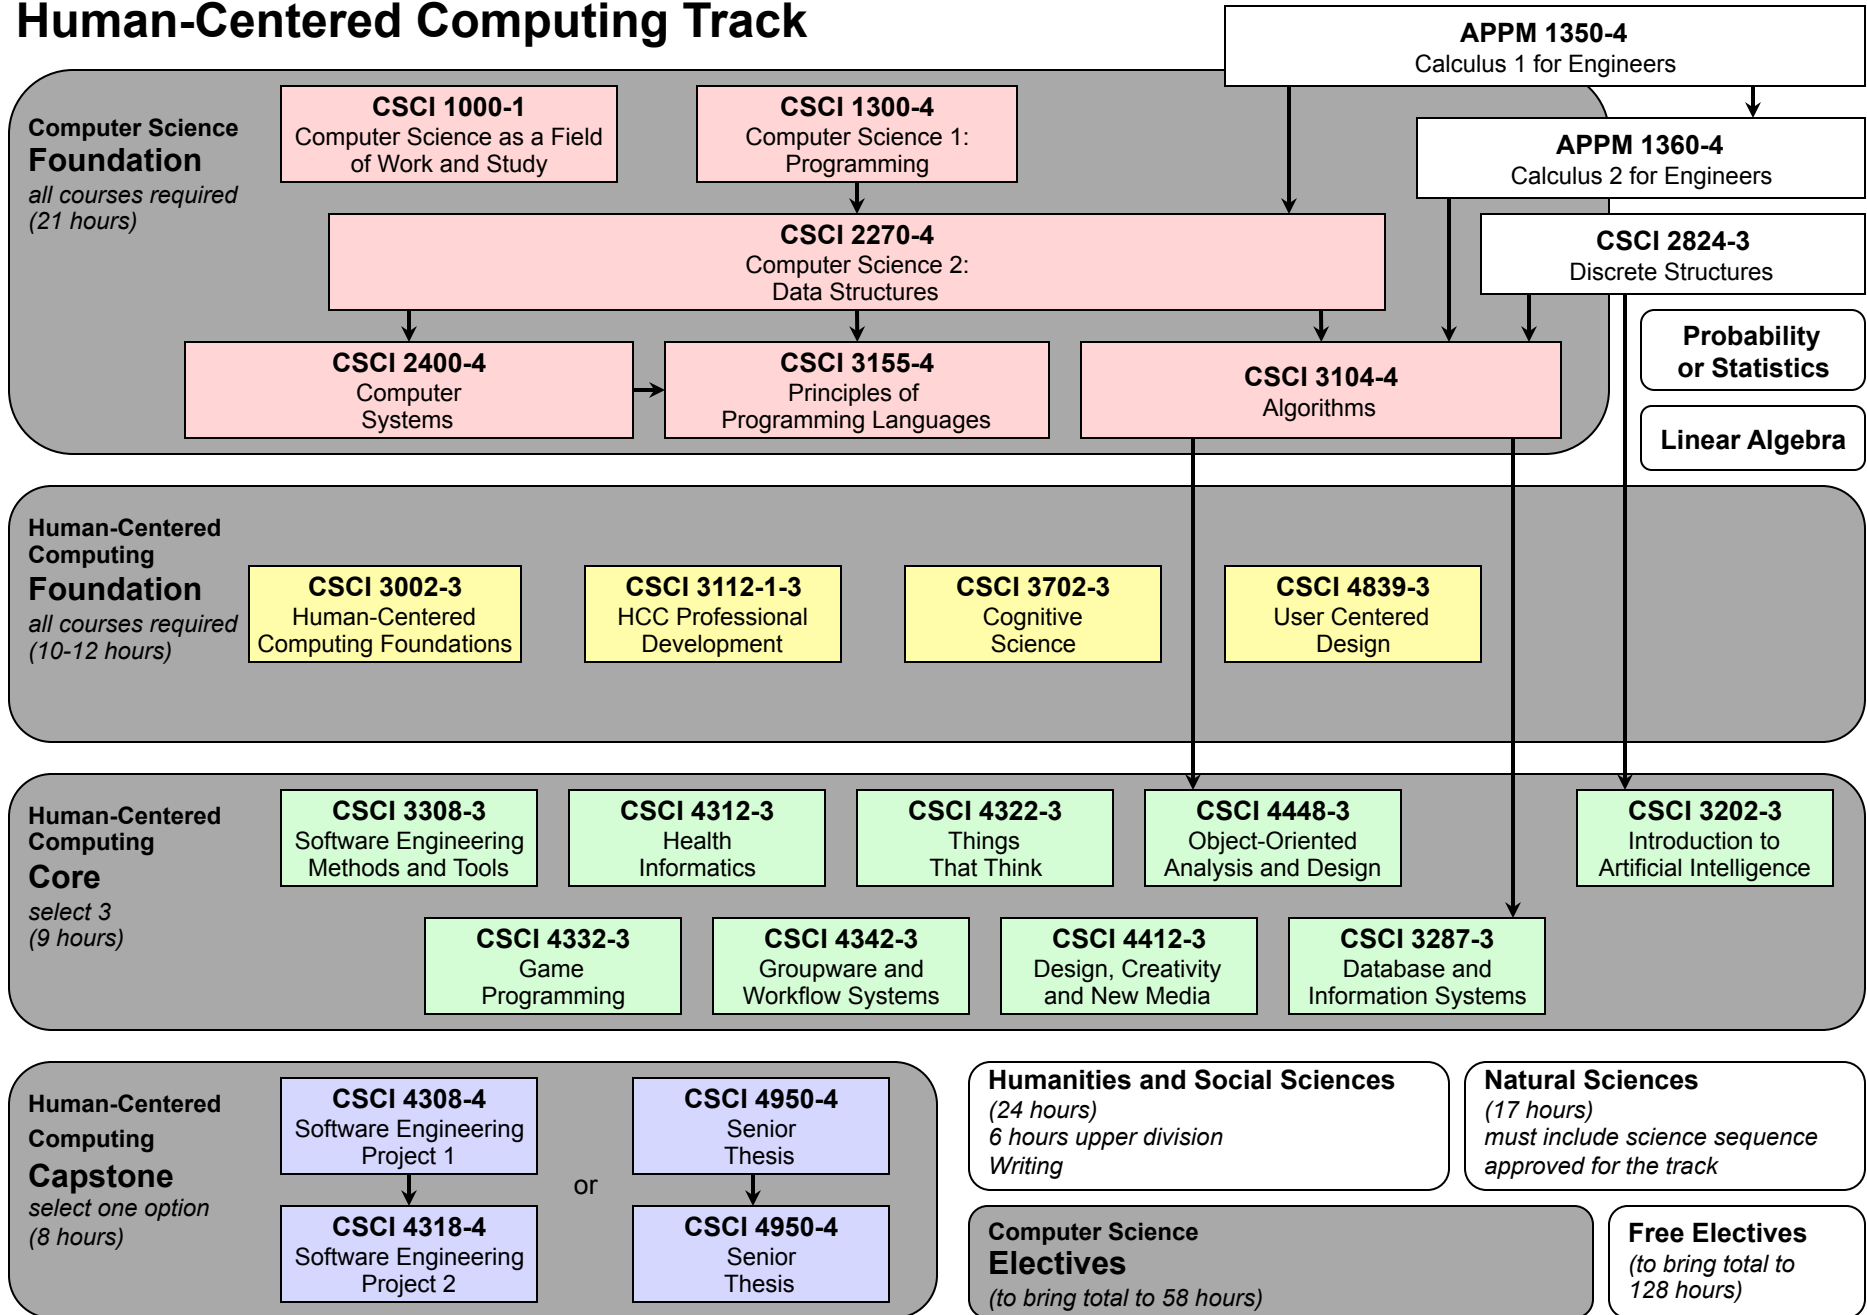

Computer Science BS Degree Requirements Flow Chart: 2011-2012

General Computing Track

Computer Science BS Degree Requirements Flow Chart: 2011-2012

Computational Biology Track

Computer Science BS Degree Requirements Flow Chart: 2011-2012

Computational Science and Engineering Track

Computer Science BS Degree Requirements Flow Chart: 2011-2012

Human-Centered Computing Track

Computer Science BS Degree Requirements Flow Chart: 2011-2012

Networked Devices and Systems Track

Computer Science BS Degree Requirements Flow Chart: 2011-2012

Software Engineering Track

Computer Science BS Degree Requirements Flow Chart: 2011-2012

Systems Track