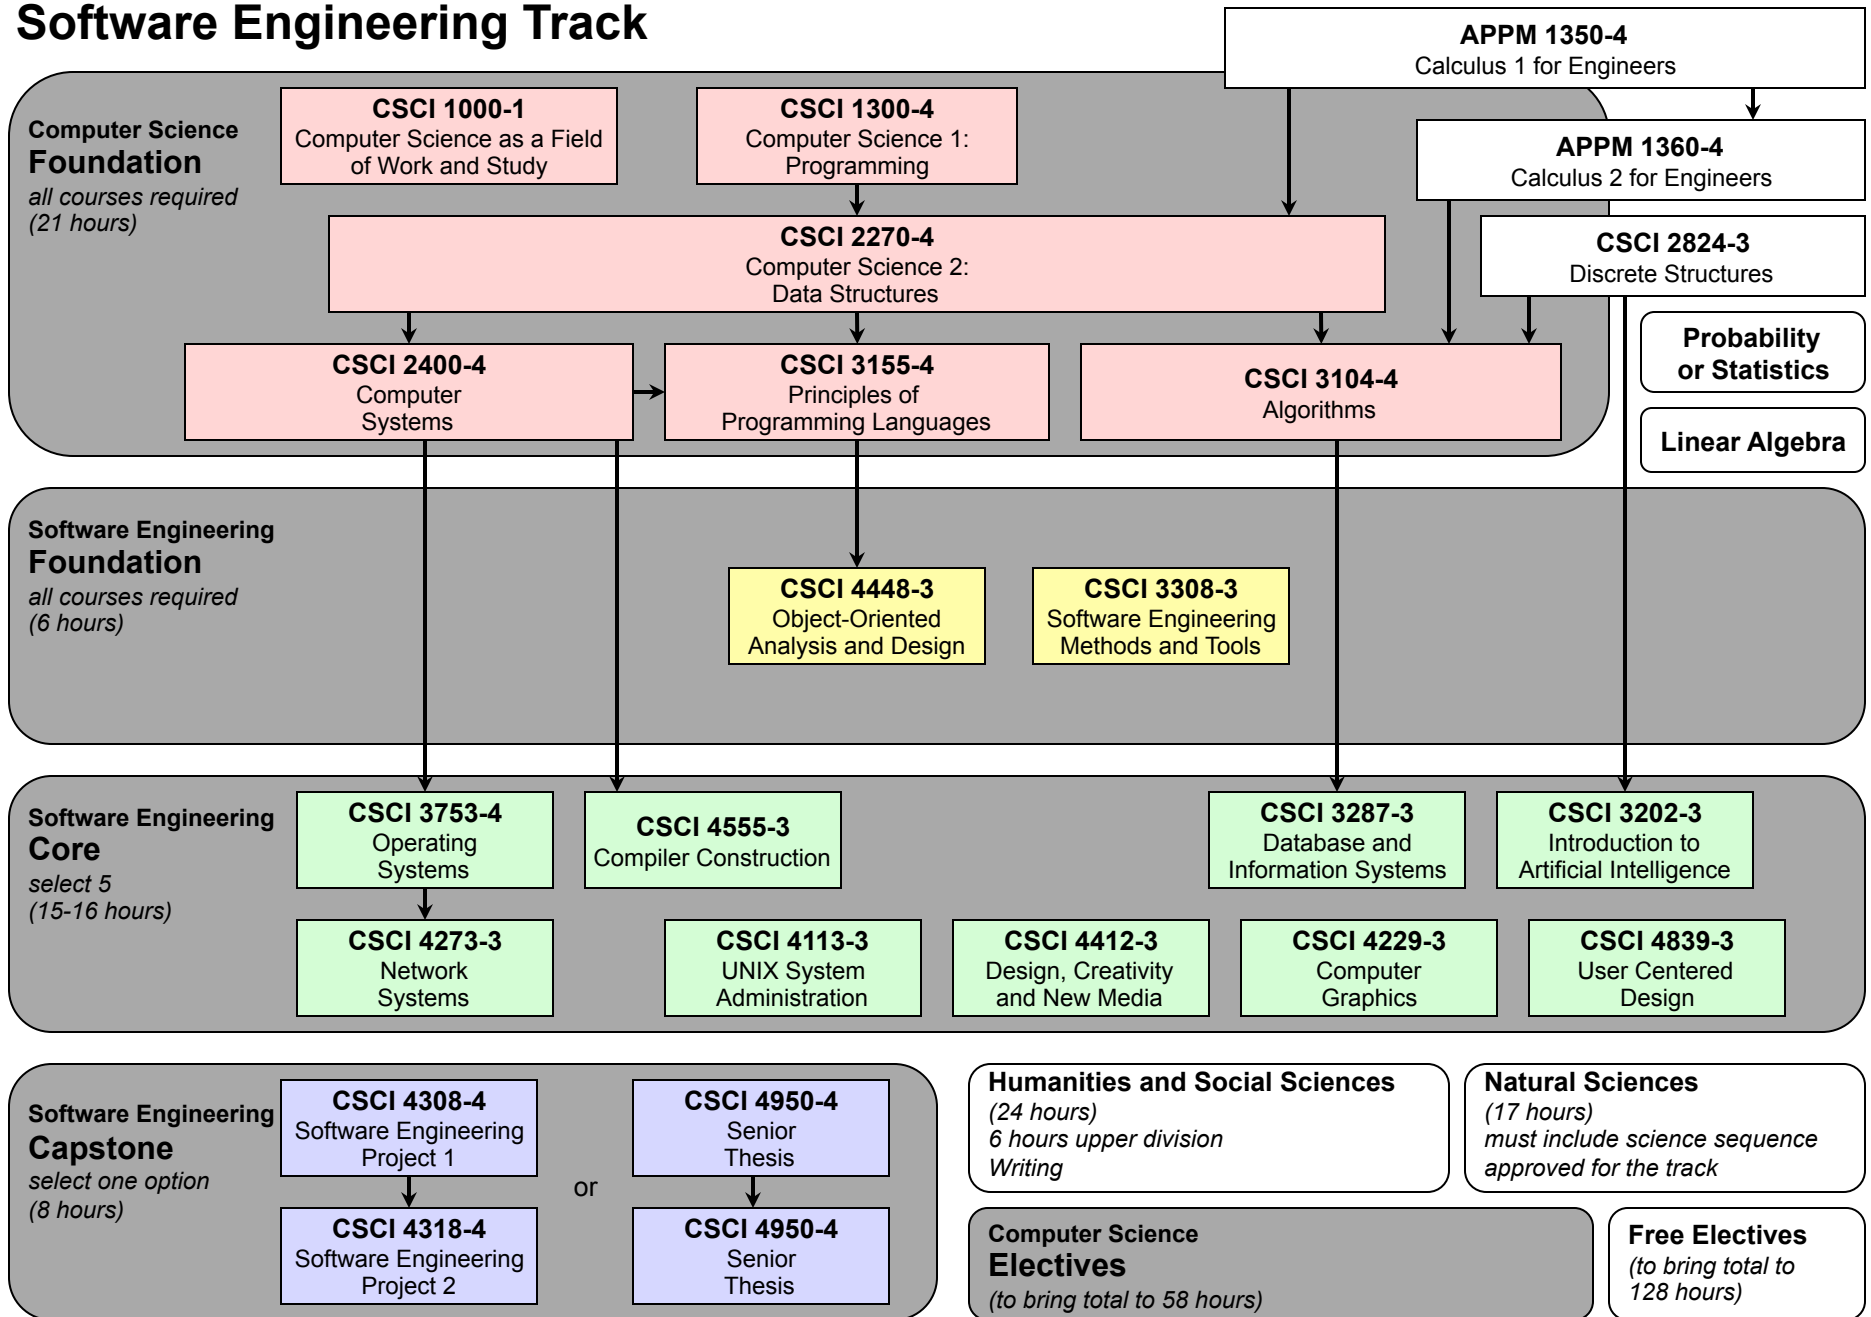

Computer Science BS Degree Requirements Flow Chart: 2011-2012

General Computing Track

Computer Science BS Degree Requirements Flow Chart: 2011-2012

Computational Biology Track

Computer Science BS Degree Requirements Flow Chart: 2011-2012

Computational Science and Engineering Track

Computer Science BS Degree Requirements Flow Chart: 2011-2012

Human-Centered Computing Track

Computer Science BS Degree Requirements Flow Chart: 2011-2012

Networked Devices and Systems Track

Computer Science BS Degree Requirements Flow Chart: 2011-2012

Software Engineering Track

Computer Science BS Degree Requirements Flow Chart: 2011-2012

Systems Track