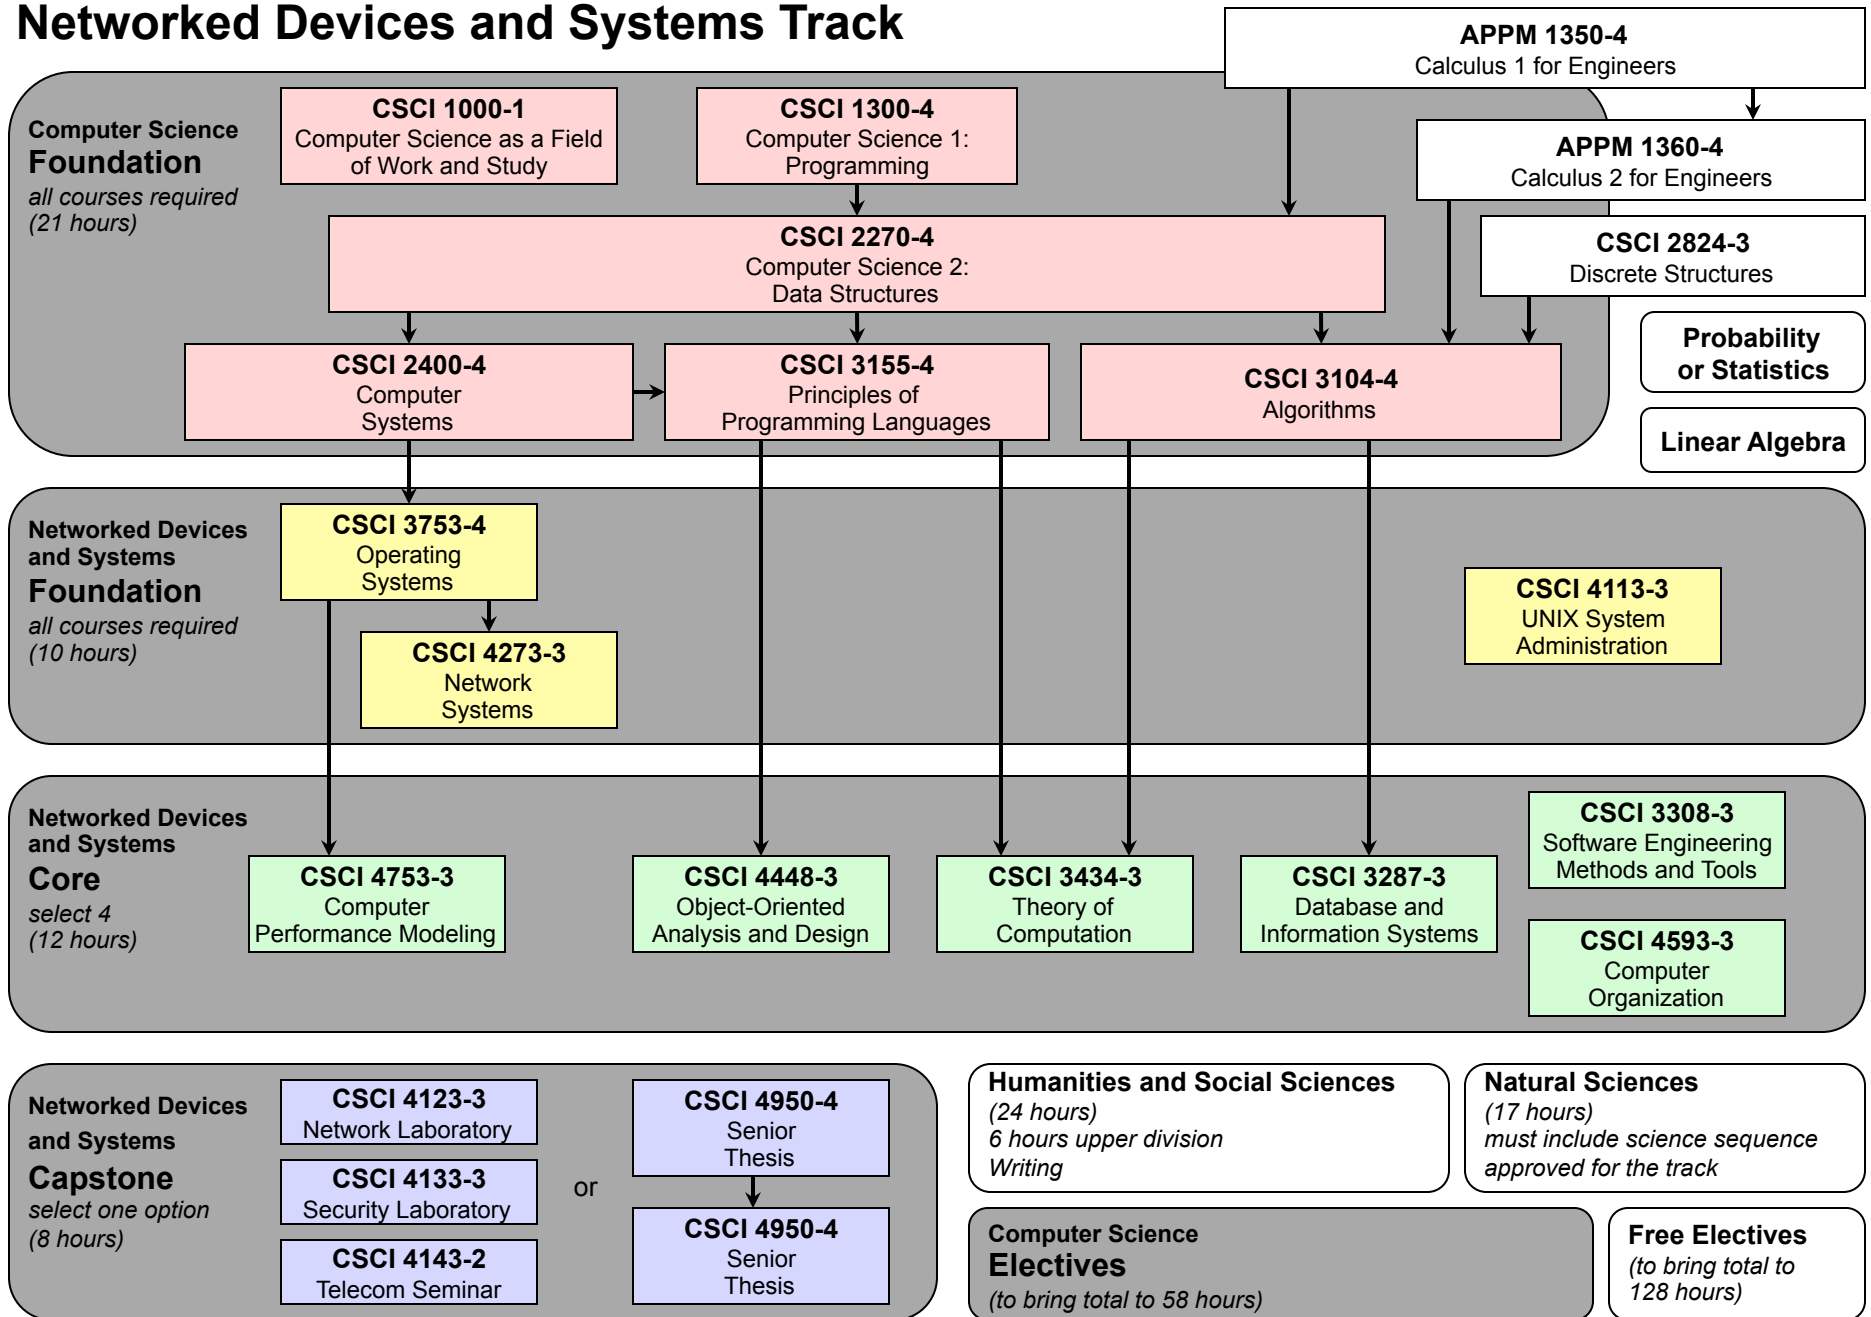

Computer Science BS Degree Requirements Flow Chart: 2011-2012

General Computing Track

Computer Science BS Degree Requirements Flow Chart: 2011-2012

Computational Biology Track

Computer Science BS Degree Requirements Flow Chart: 2011-2012

Computational Science and Engineering Track

Computer Science BS Degree Requirements Flow Chart: 2011-2012

Human-Centered Computing Track

Computer Science BS Degree Requirements Flow Chart: 2011-2012

Networked Devices and Systems Track

Computer Science BS Degree Requirements Flow Chart: 2011-2012

Software Engineering Track

Computer Science BS Degree Requirements Flow Chart: 2011-2012

Systems Track