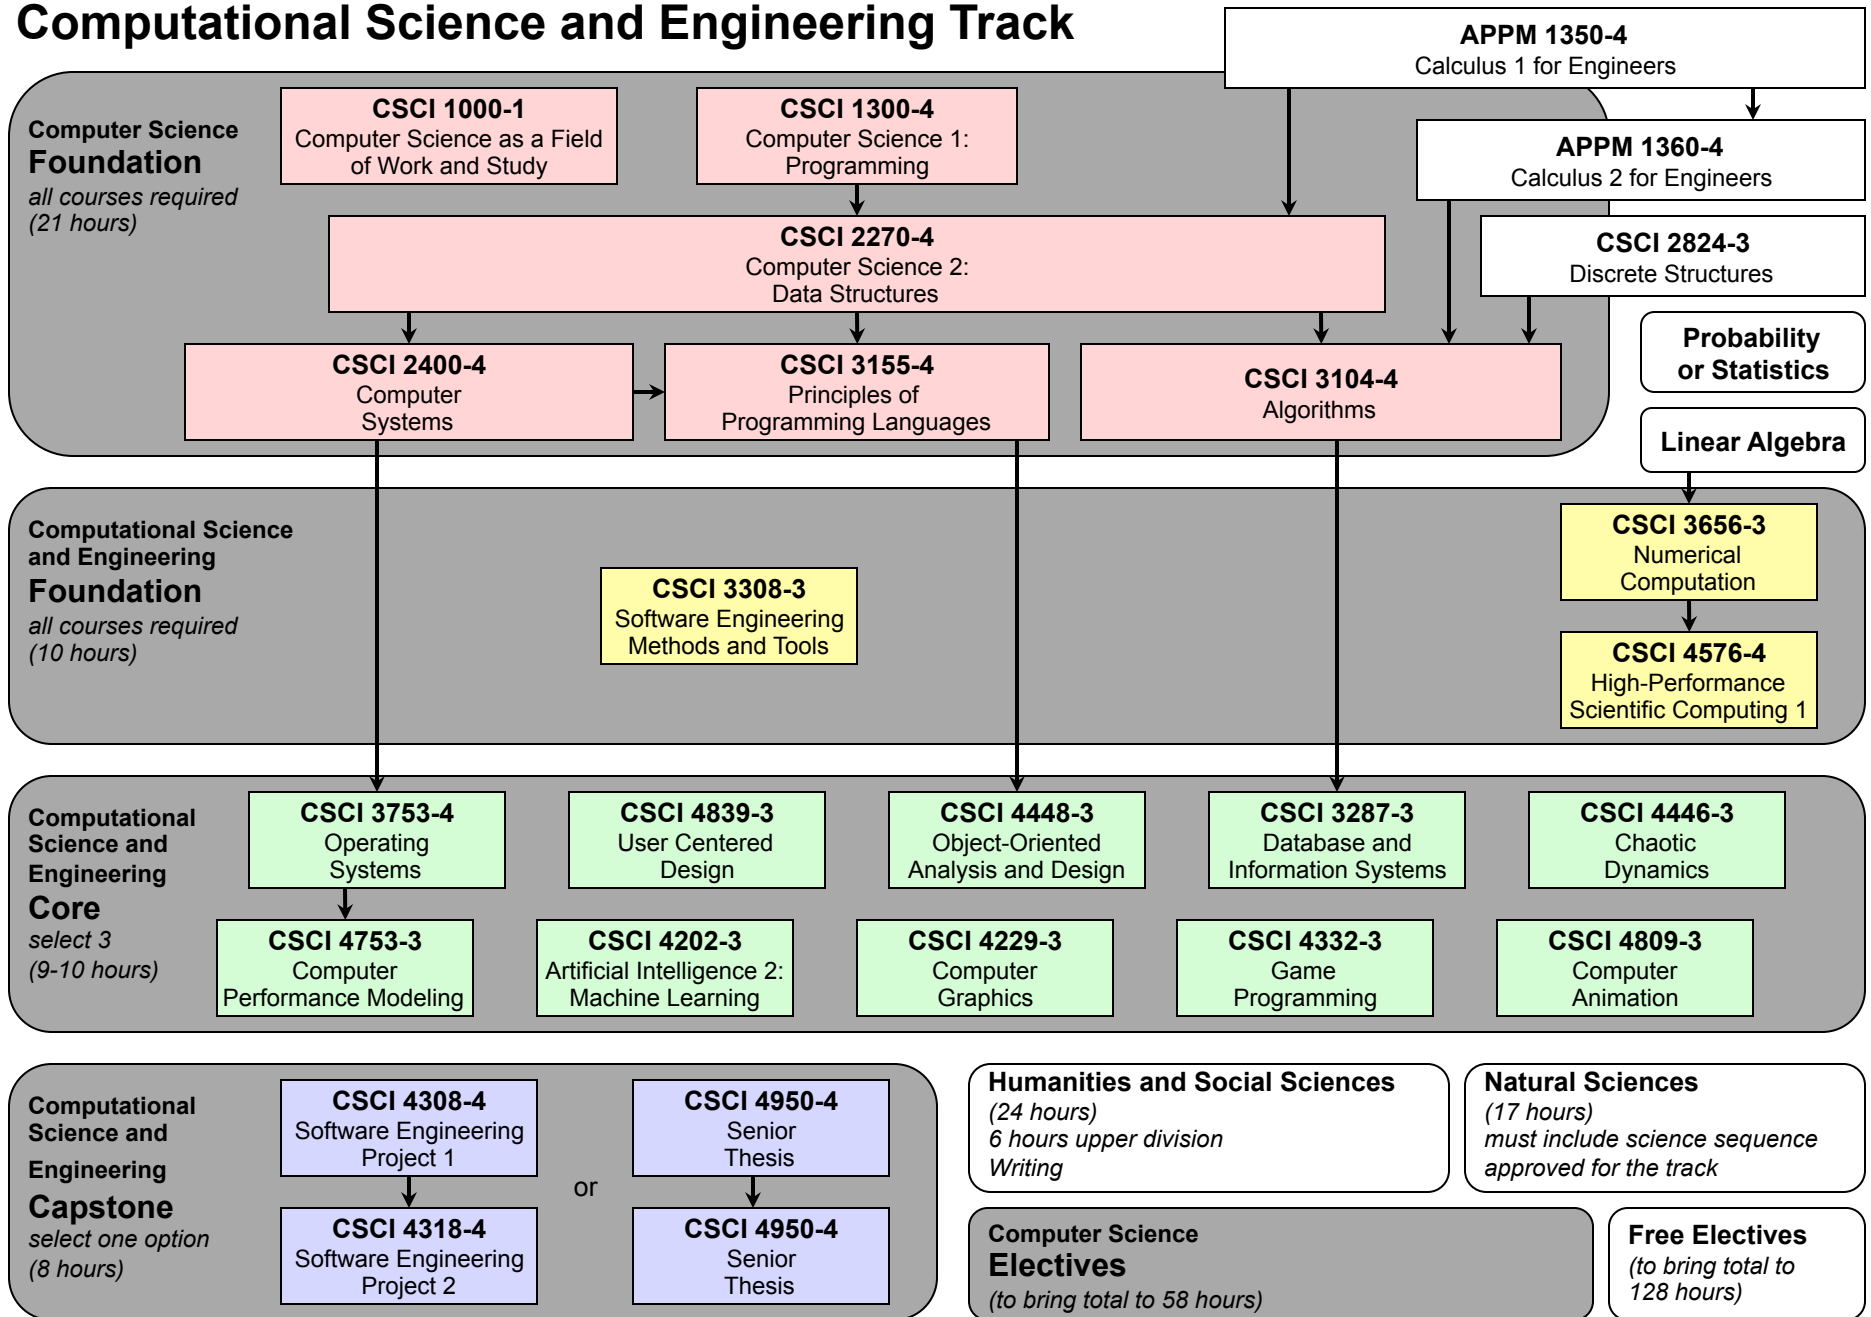

Computer Science BS Degree Requirements Flow Chart: 2011-2012

General Computing Track

Computer Science BS Degree Requirements Flow Chart: 2011-2012

Computational Biology Track

Computer Science BS Degree Requirements Flow Chart: 2011-2012

Computational Science and Engineering Track

Computer Science BS Degree Requirements Flow Chart: 2011-2012

Human-Centered Computing Track

Computer Science BS Degree Requirements Flow Chart: 2011-2012

Networked Devices and Systems Track

Computer Science BS Degree Requirements Flow Chart: 2011-2012

Software Engineering Track

Computer Science BS Degree Requirements Flow Chart: 2011-2012

Systems Track