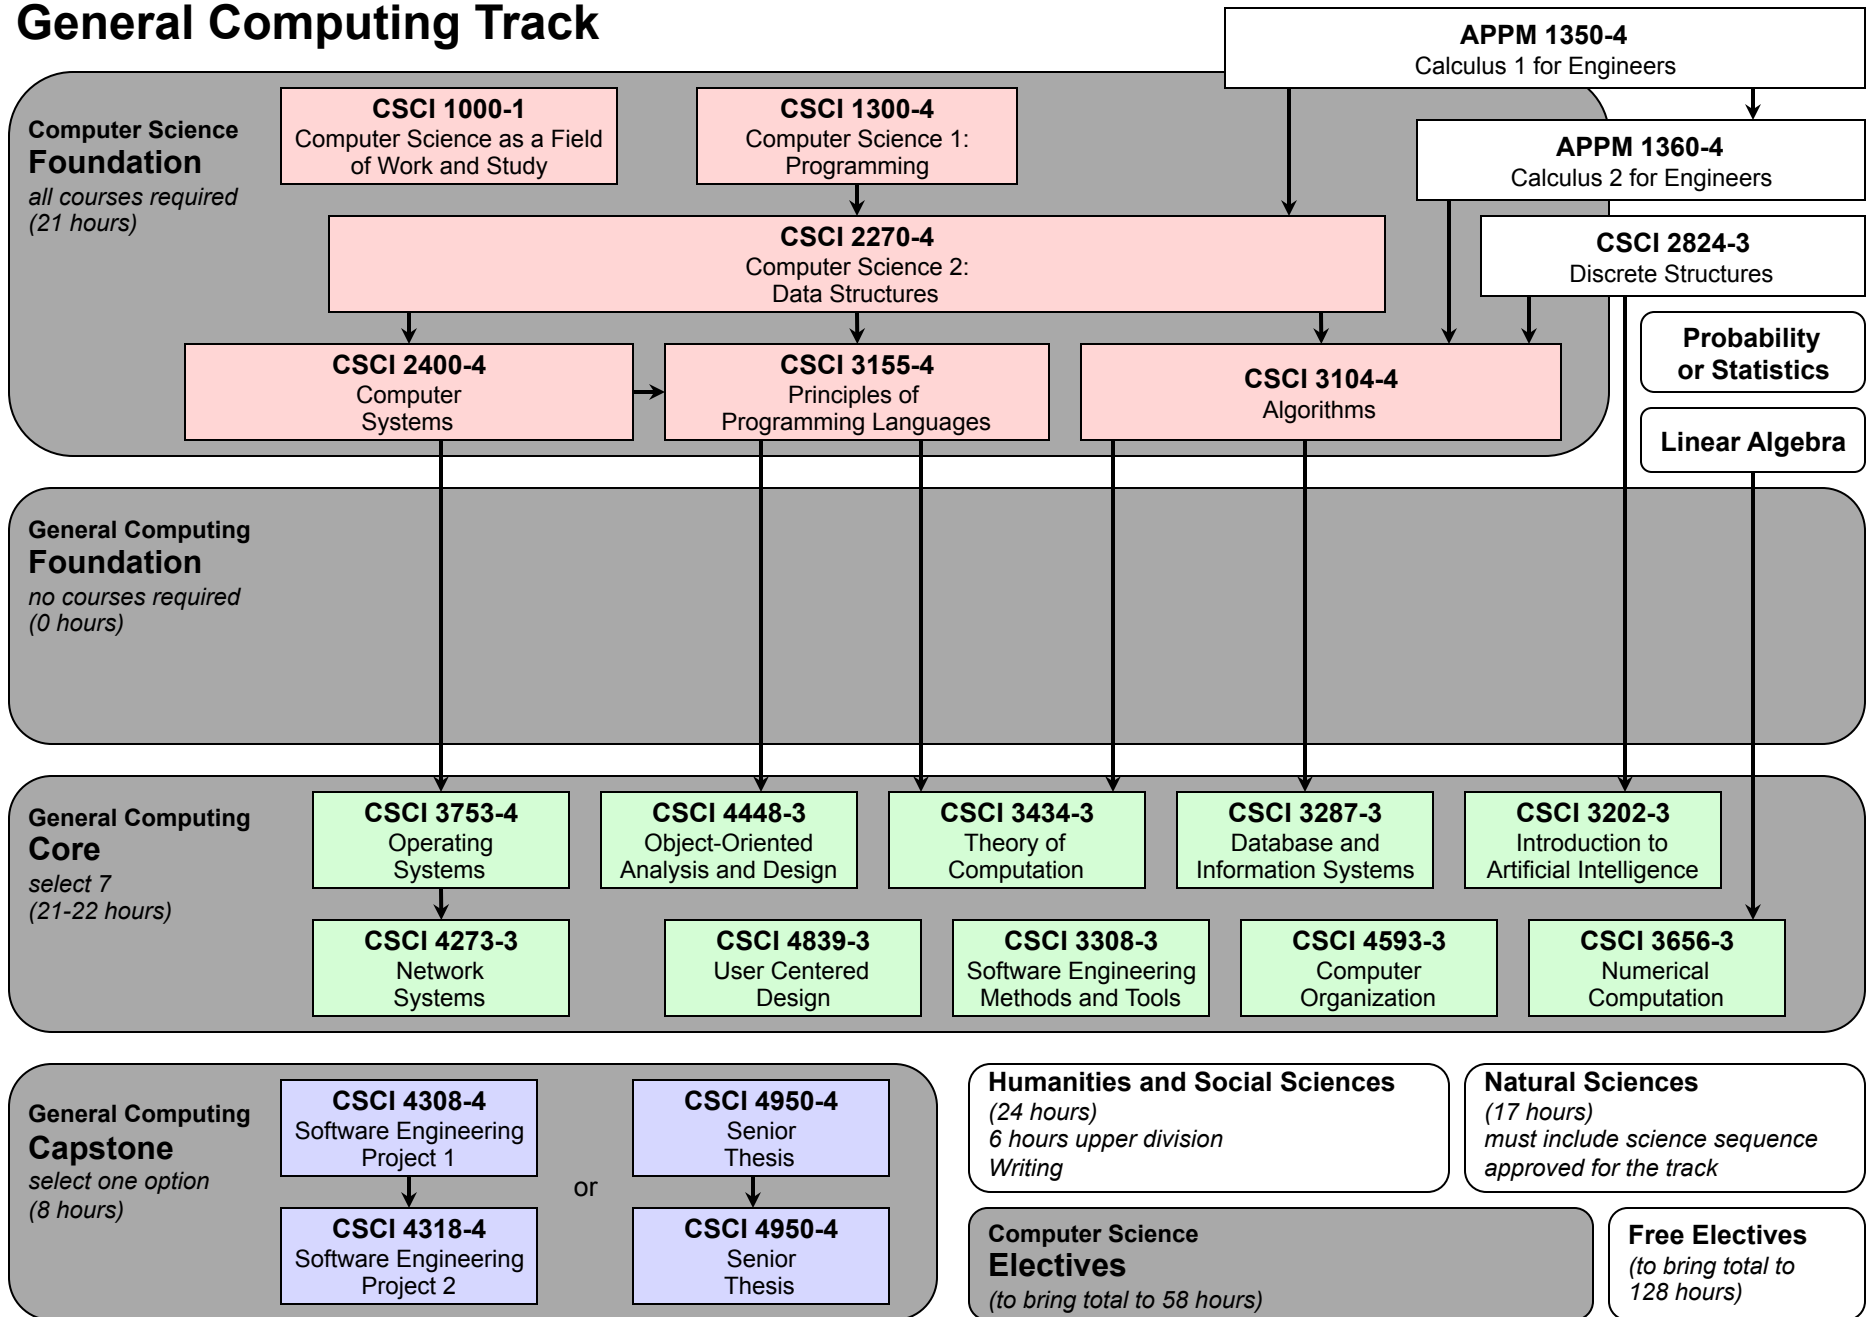

Computer Science BS Degree Requirements Flow Chart: 2011-2012

General Computing Track

Computer Science BS Degree Requirements Flow Chart: 2011-2012

Computational Biology Track

Computer Science BS Degree Requirements Flow Chart: 2011-2012

Computational Science and Engineering Track

Computer Science BS Degree Requirements Flow Chart: 2011-2012

Human-Centered Computing Track

Computer Science BS Degree Requirements Flow Chart: 2011-2012

Networked Devices and Systems Track

Computer Science BS Degree Requirements Flow Chart: 2011-2012

Software Engineering Track

Computer Science BS Degree Requirements Flow Chart: 2011-2012

Systems Track