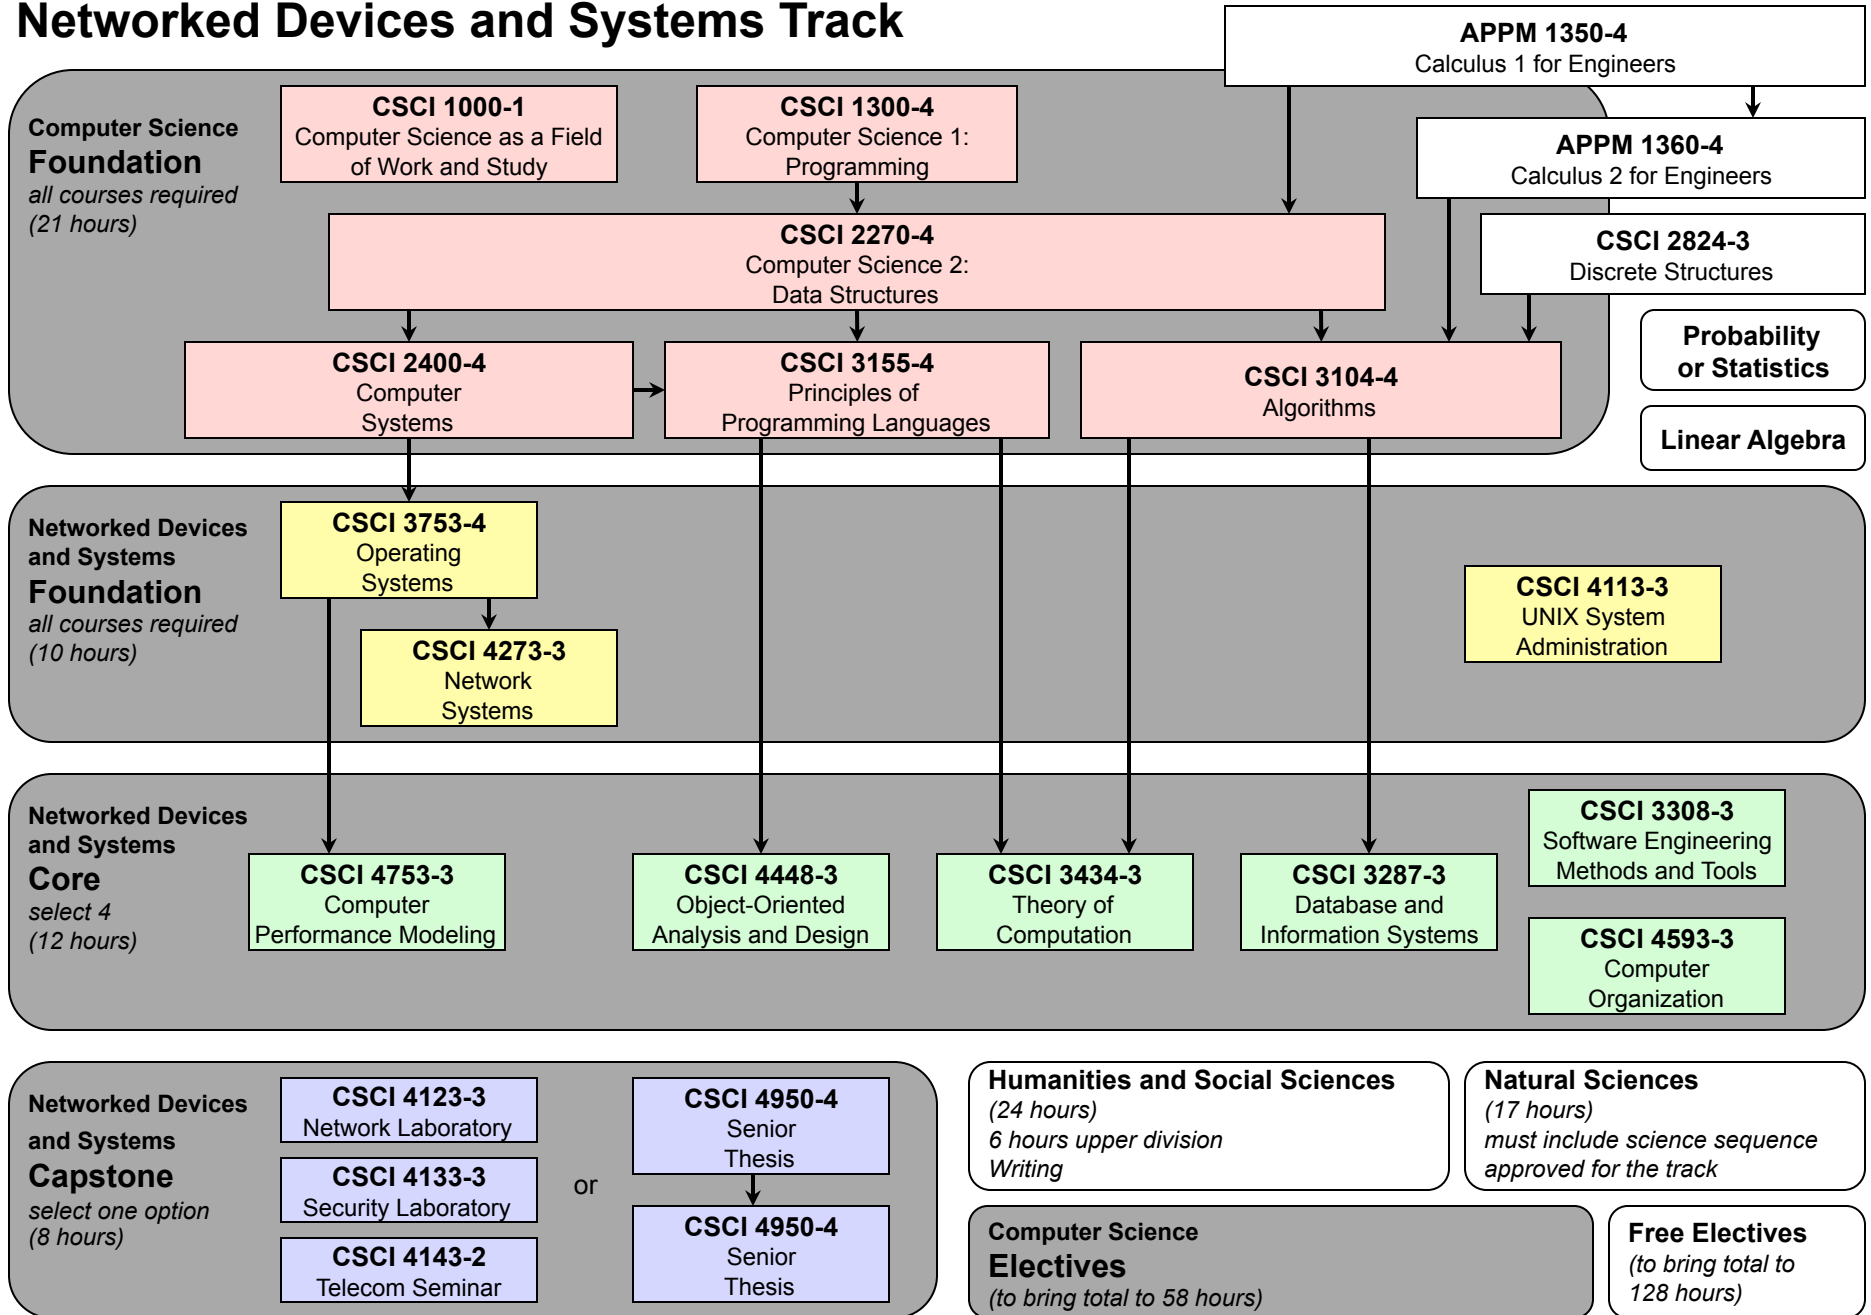

Computer Science BS Degree Requirements Flow Chart: 2010-2011

General Computing Track

Computer Science BS Degree Requirements Flow Chart: 2010-2011

Computational Biology and Health Informatics Track

Computer Science BS Degree Requirements Flow Chart: 2010-2011

Computational Science and Engineering Track

Computer Science BS Degree Requirements Flow Chart: 2010-2011

Human-Centered Computing Track

Computer Science BS Degree Requirements Flow Chart: 2010-2011

Networked Devices and Systems Track

Computer Science BS Degree Requirements Flow Chart: 2010-2011

Software Engineering Track

Computer Science BS Degree Requirements Flow Chart: 2010-2011

Systems Track