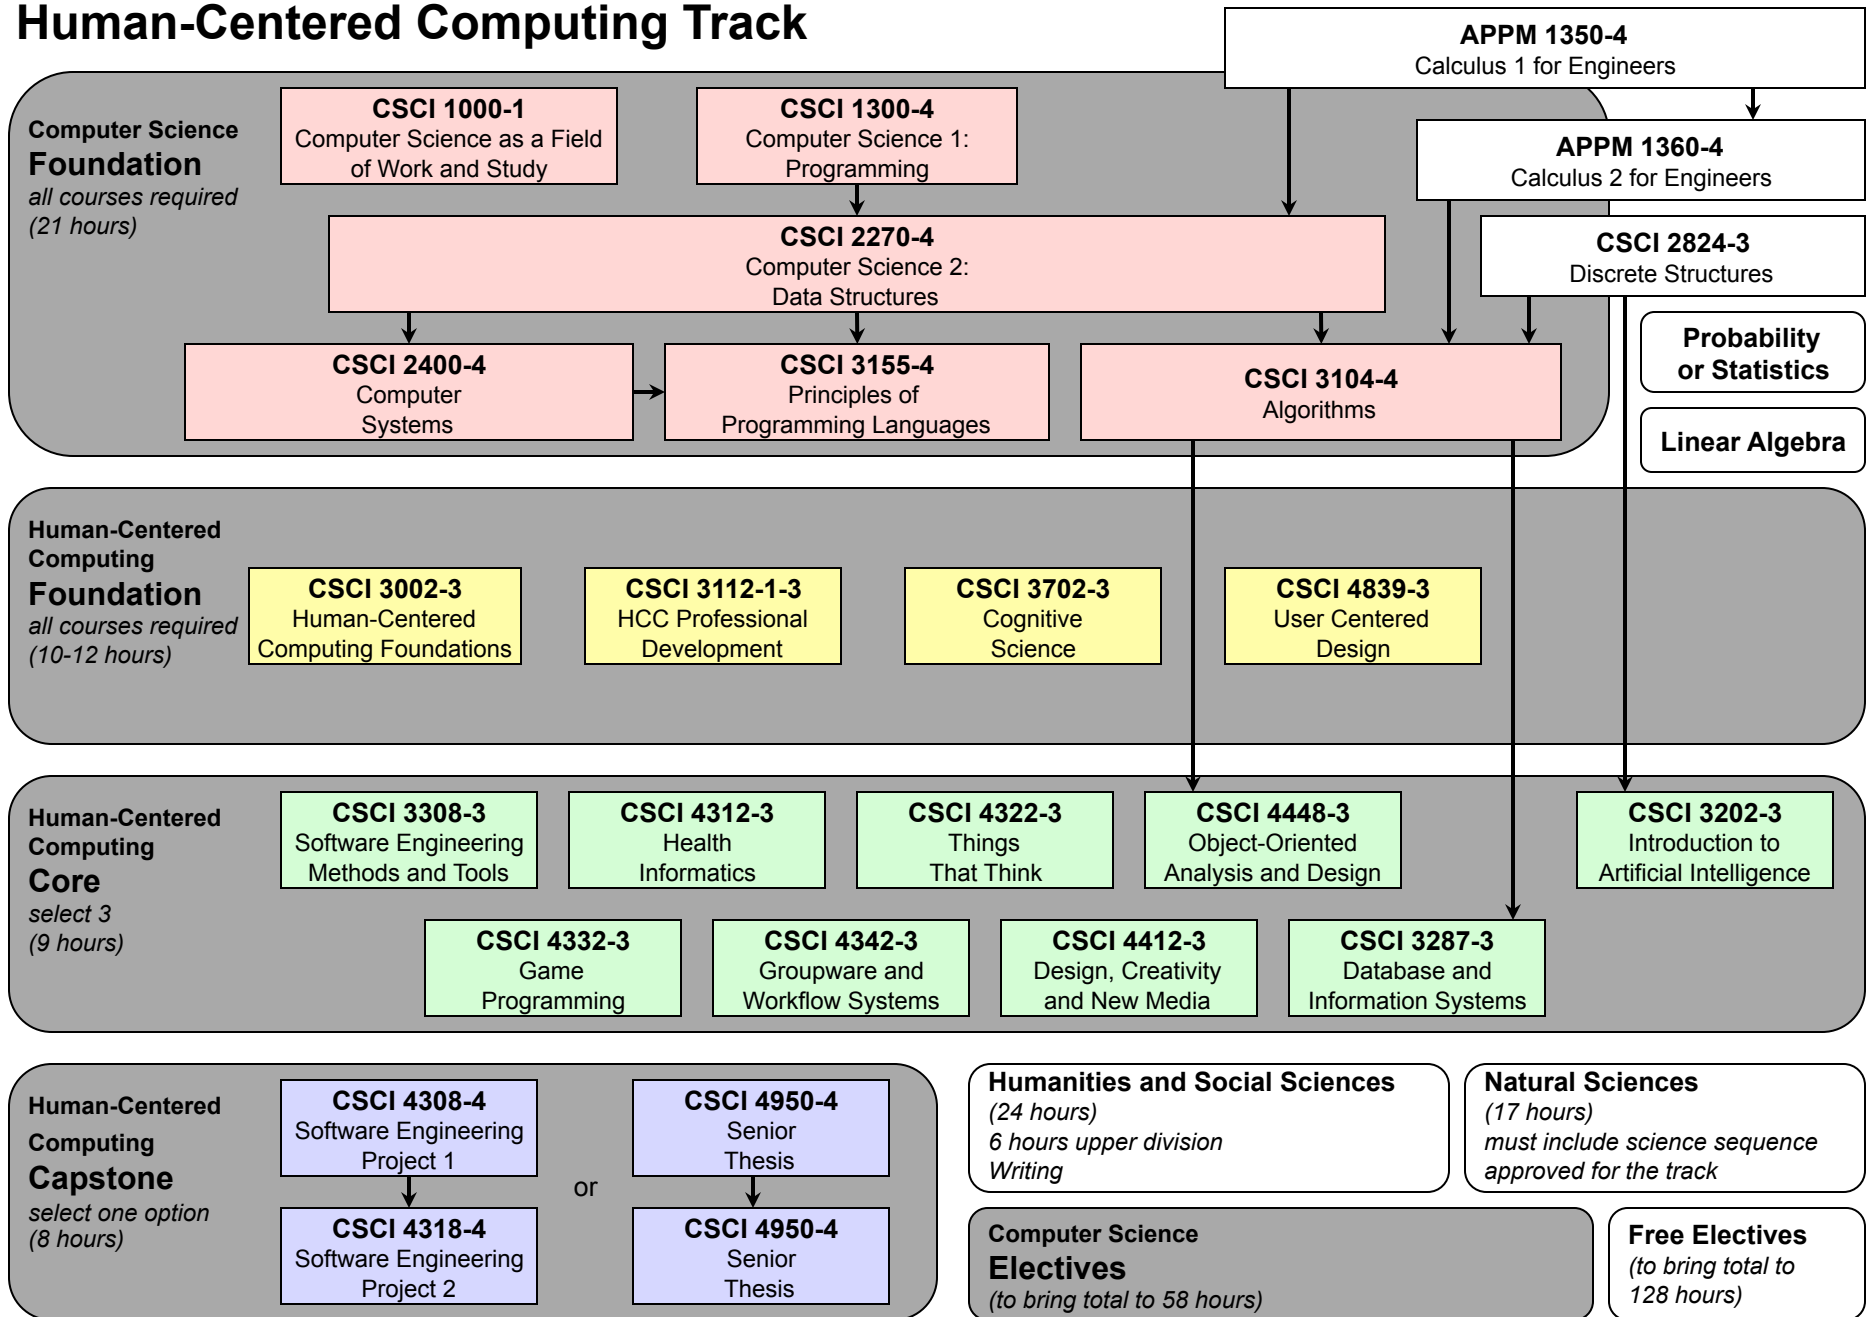

Computer Science BS Degree Requirements Flow Chart: 2010-2011

General Computing Track

Computer Science BS Degree Requirements Flow Chart: 2010-2011

Computational Biology and Health Informatics Track

Computer Science BS Degree Requirements Flow Chart: 2010-2011

Computational Science and Engineering Track

Computer Science BS Degree Requirements Flow Chart: 2010-2011

Human-Centered Computing Track

Computer Science BS Degree Requirements Flow Chart: 2010-2011

Networked Devices and Systems Track

Computer Science BS Degree Requirements Flow Chart: 2010-2011

Software Engineering Track

Computer Science BS Degree Requirements Flow Chart: 2010-2011

Systems Track