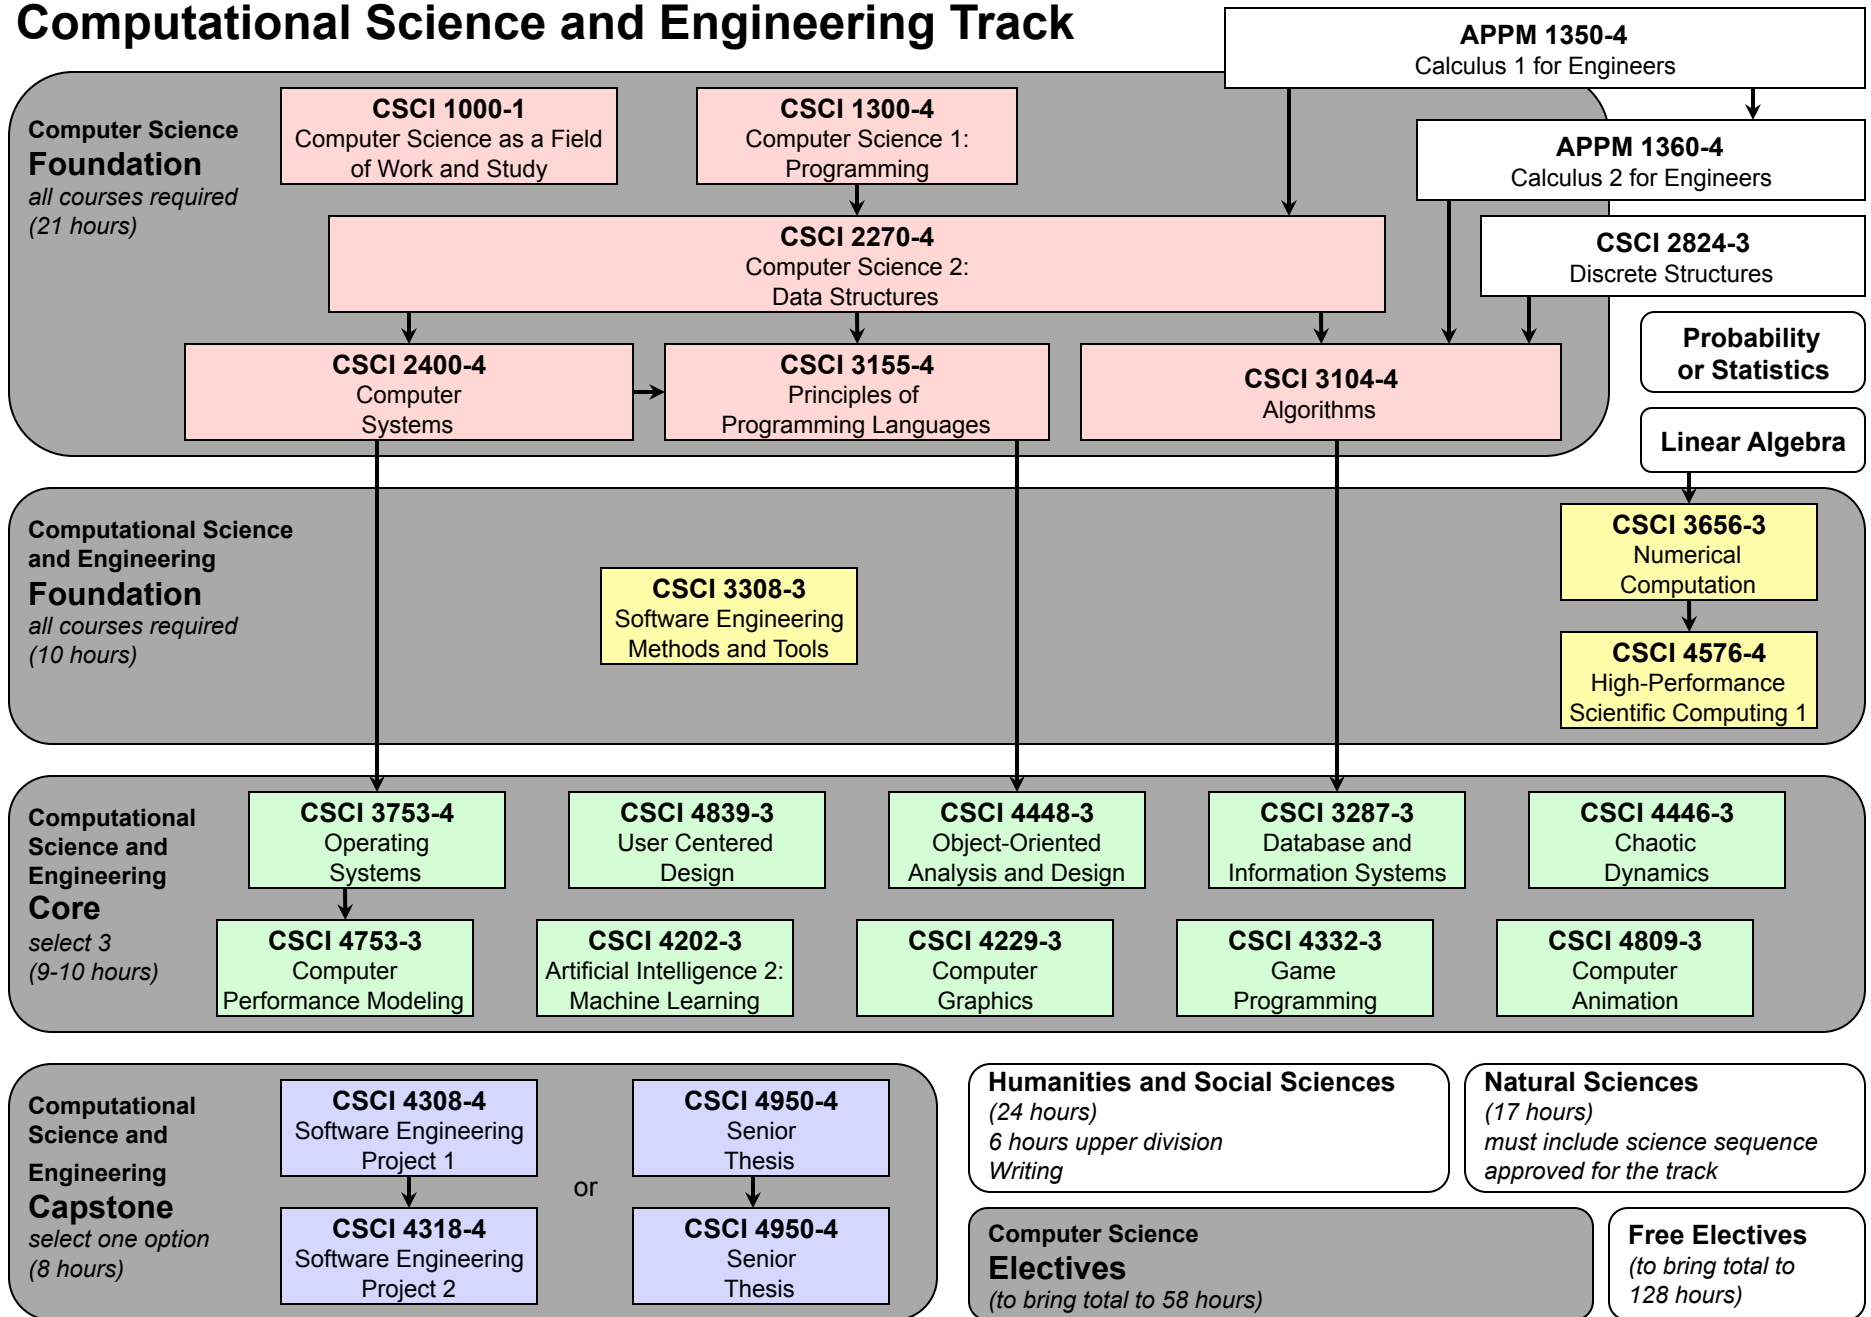

Computer Science BS Degree Requirements Flow Chart: 2010-2011

General Computing Track

Computer Science BS Degree Requirements Flow Chart: 2010-2011

Computational Biology and Health Informatics Track

Computer Science BS Degree Requirements Flow Chart: 2010-2011

Computational Science and Engineering Track

Computer Science BS Degree Requirements Flow Chart: 2010-2011

Human-Centered Computing Track

Computer Science BS Degree Requirements Flow Chart: 2010-2011

Networked Devices and Systems Track

Computer Science BS Degree Requirements Flow Chart: 2010-2011

Software Engineering Track

Computer Science BS Degree Requirements Flow Chart: 2010-2011

Systems Track