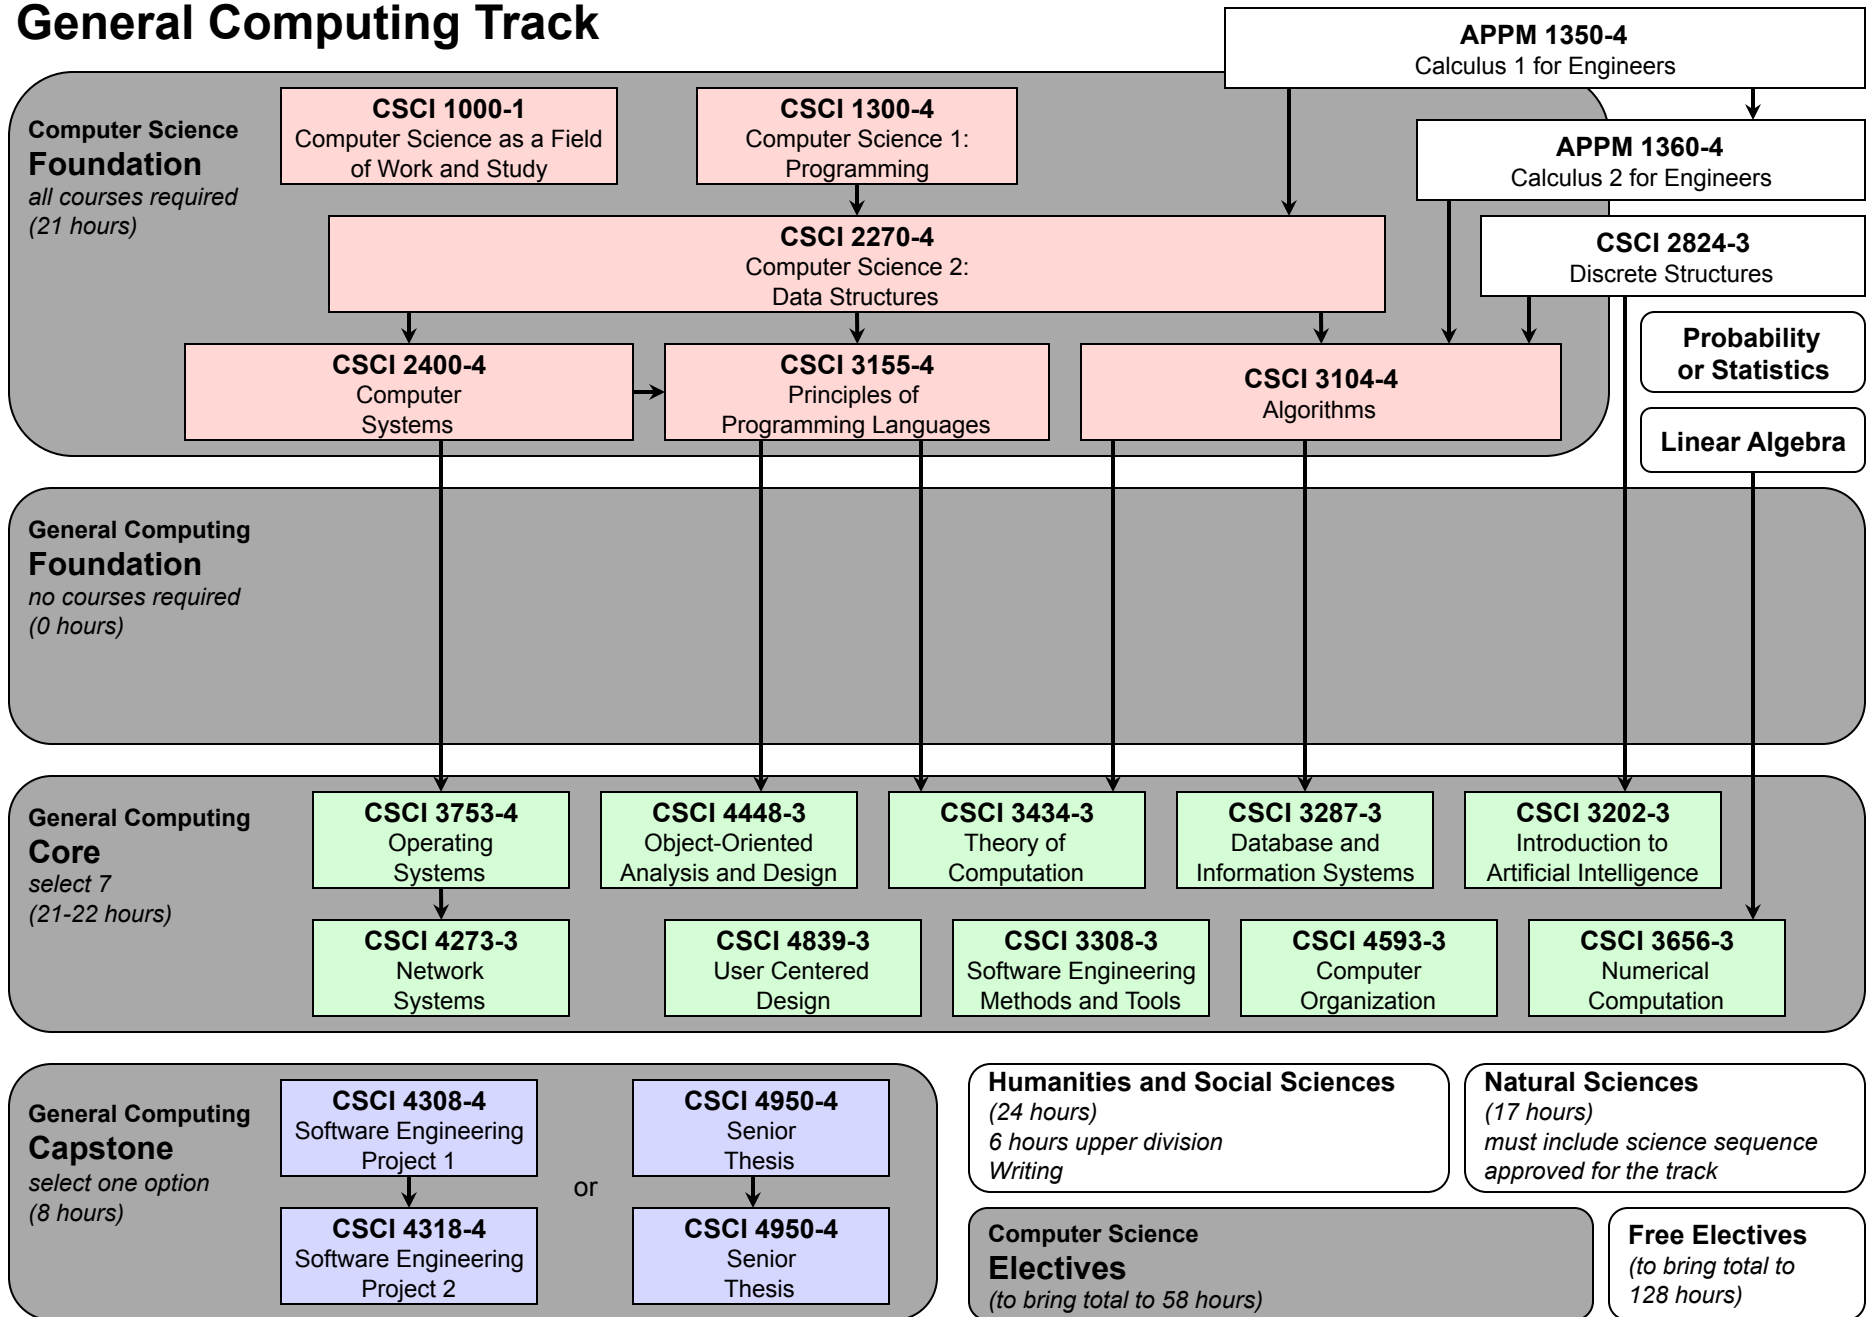

Computer Science BS Degree Requirements Flow Chart: 2010-2011

General Computing Track

Computer Science BS Degree Requirements Flow Chart: 2010-2011

Computational Biology and Health Informatics Track

Computer Science BS Degree Requirements Flow Chart: 2010-2011

Computational Science and Engineering Track

Computer Science BS Degree Requirements Flow Chart: 2010-2011

Human-Centered Computing Track

Computer Science BS Degree Requirements Flow Chart: 2010-2011

Networked Devices and Systems Track

Computer Science BS Degree Requirements Flow Chart: 2010-2011

Software Engineering Track

Computer Science BS Degree Requirements Flow Chart: 2010-2011

Systems Track