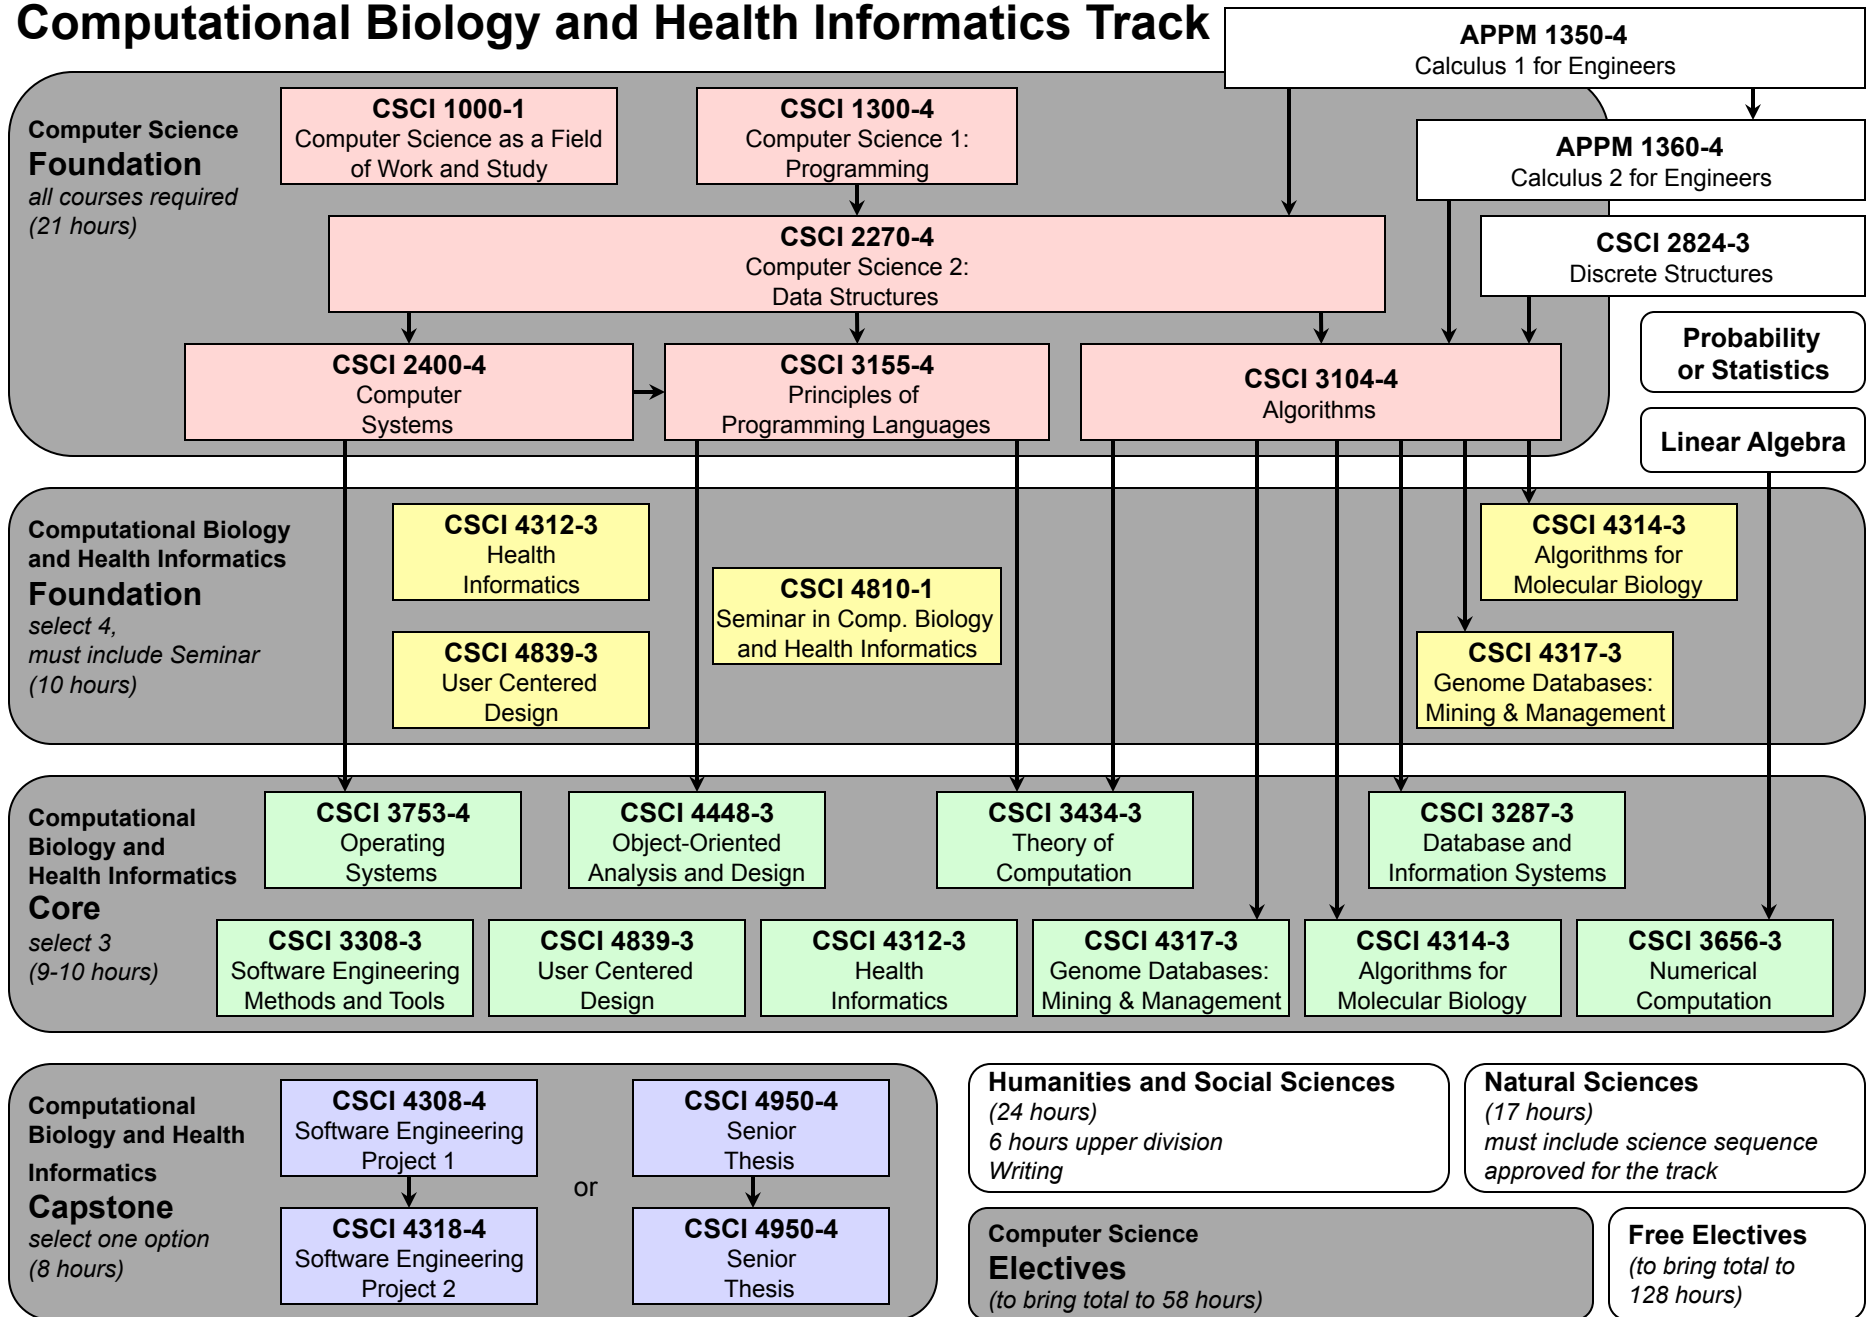

Computer Science BS Degree Requirements Flow Chart: 2010-2011

General Computing Track

Computer Science BS Degree Requirements Flow Chart: 2010-2011

Computational Biology and Health Informatics Track

Computer Science BS Degree Requirements Flow Chart: 2010-2011

Computational Science and Engineering Track

Computer Science BS Degree Requirements Flow Chart: 2010-2011

Human-Centered Computing Track

Computer Science BS Degree Requirements Flow Chart: 2010-2011

Networked Devices and Systems Track

Computer Science BS Degree Requirements Flow Chart: 2010-2011

Software Engineering Track

Computer Science BS Degree Requirements Flow Chart: 2010-2011

Systems Track