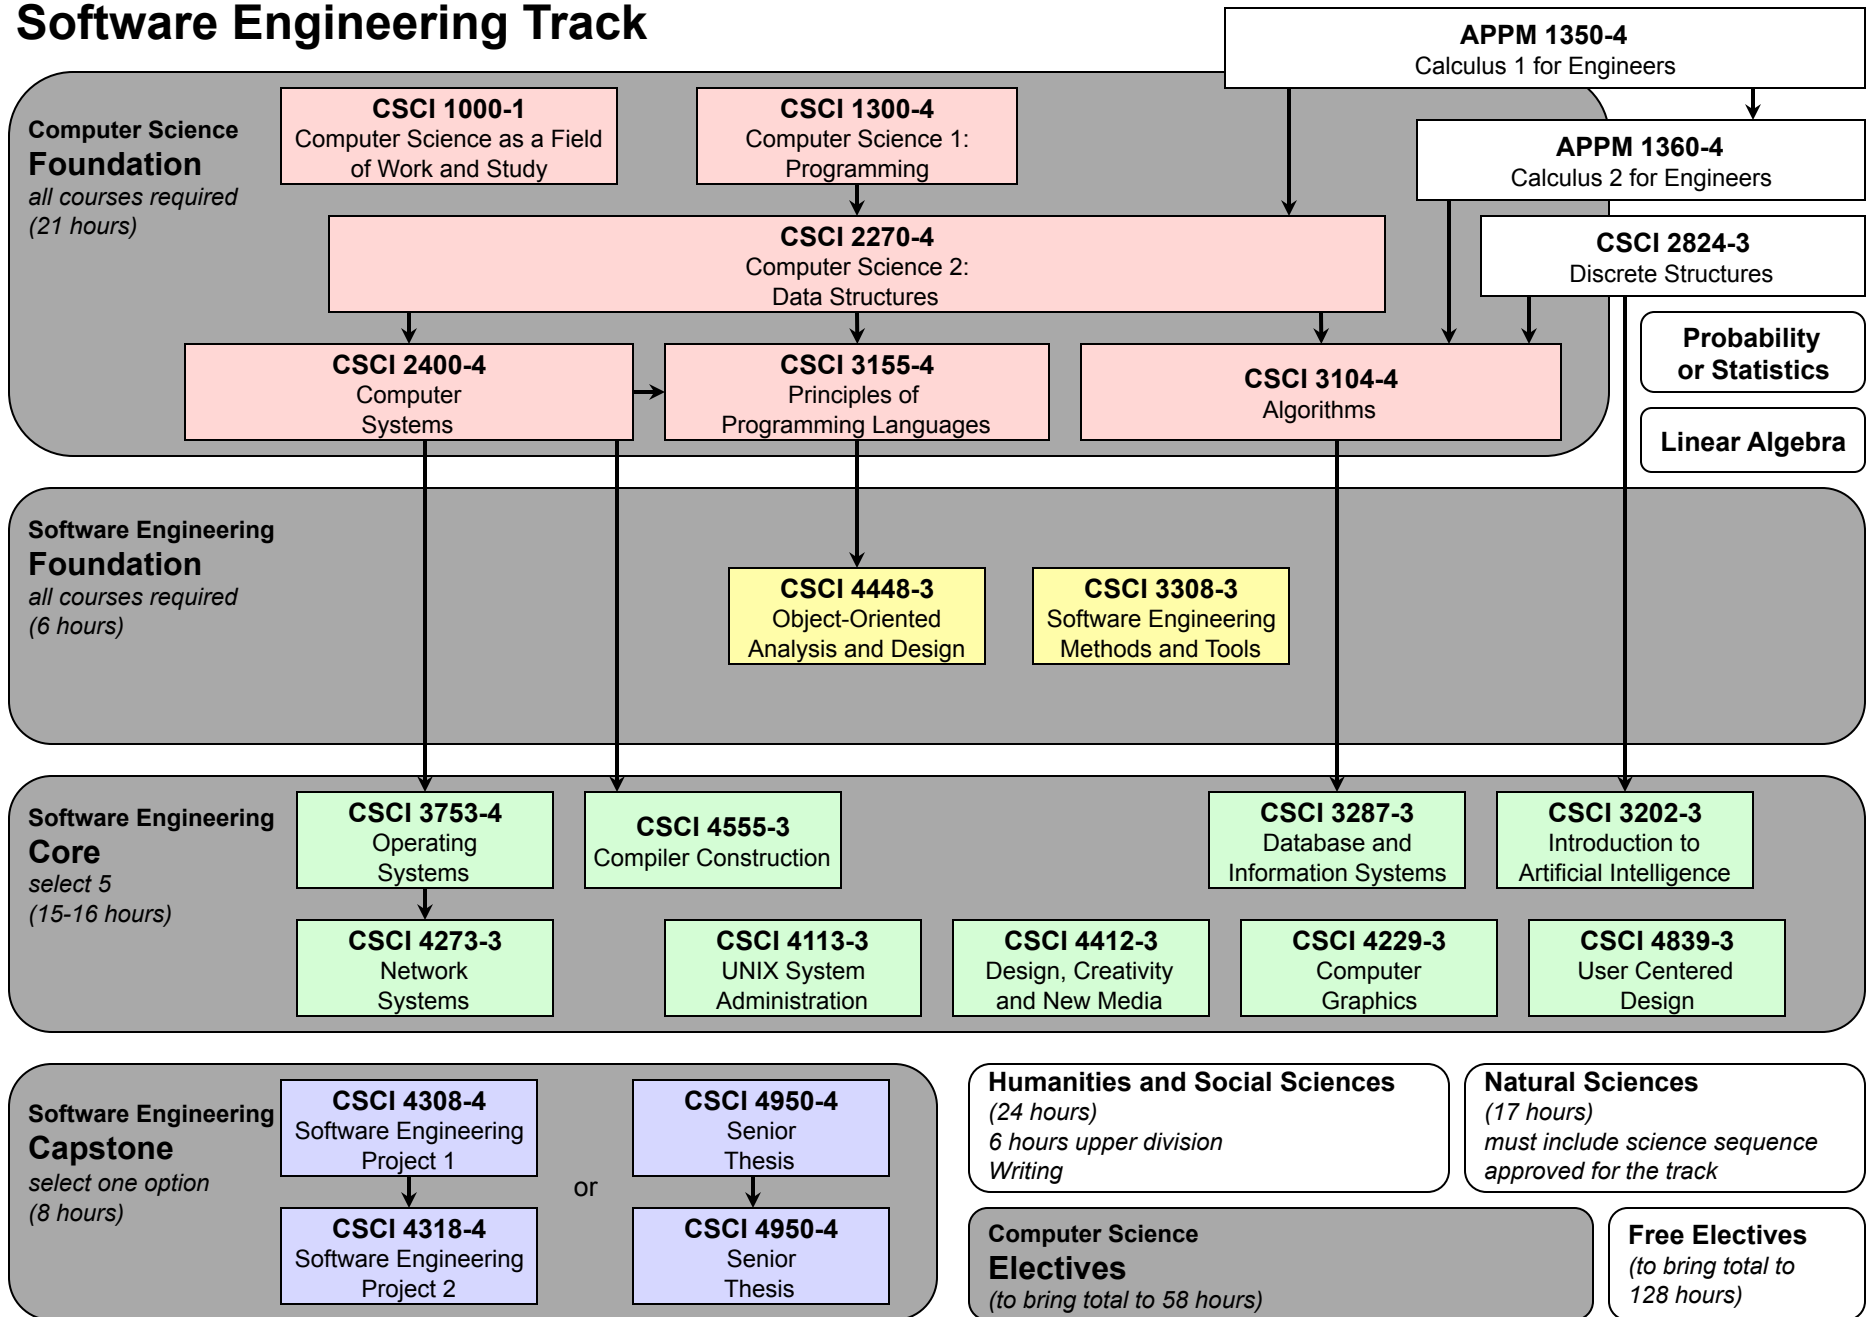

Computer Science BS Degree Requirements Flow Chart: 2010-2011

General Computing Track

Computer Science BS Degree Requirements Flow Chart: 2010-2011

Computational Biology and Health Informatics Track

Computer Science BS Degree Requirements Flow Chart: 2010-2011

Computational Science and Engineering Track

Computer Science BS Degree Requirements Flow Chart: 2010-2011

Human-Centered Computing Track

Computer Science BS Degree Requirements Flow Chart: 2010-2011

Networked Devices and Systems Track

Computer Science BS Degree Requirements Flow Chart: 2010-2011

Software Engineering Track

Computer Science BS Degree Requirements Flow Chart: 2010-2011

Systems Track