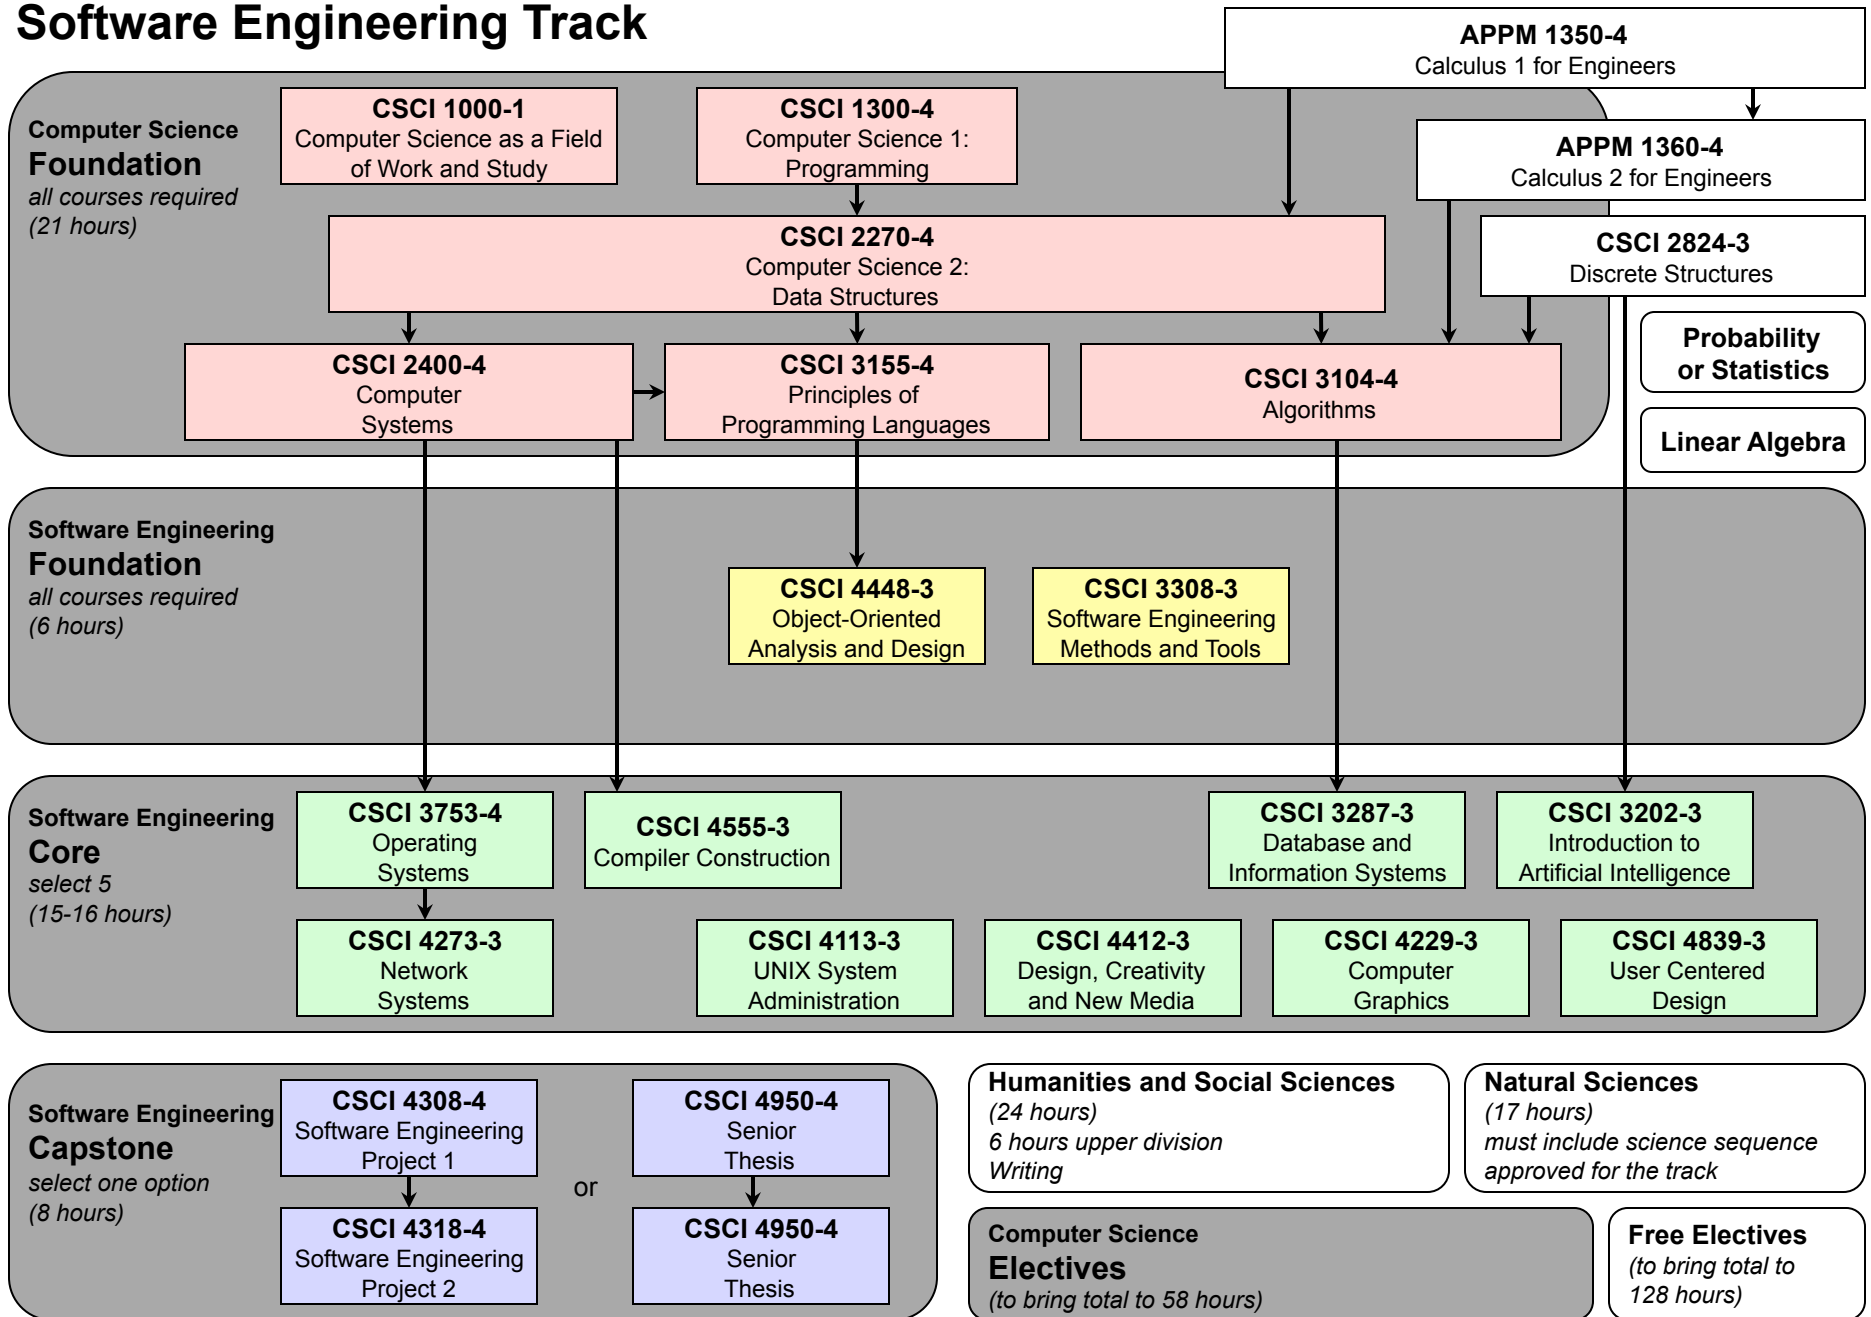

Computer Science BS Degree Requirements Flow Chart: 2009-2010

Software Engineering Track