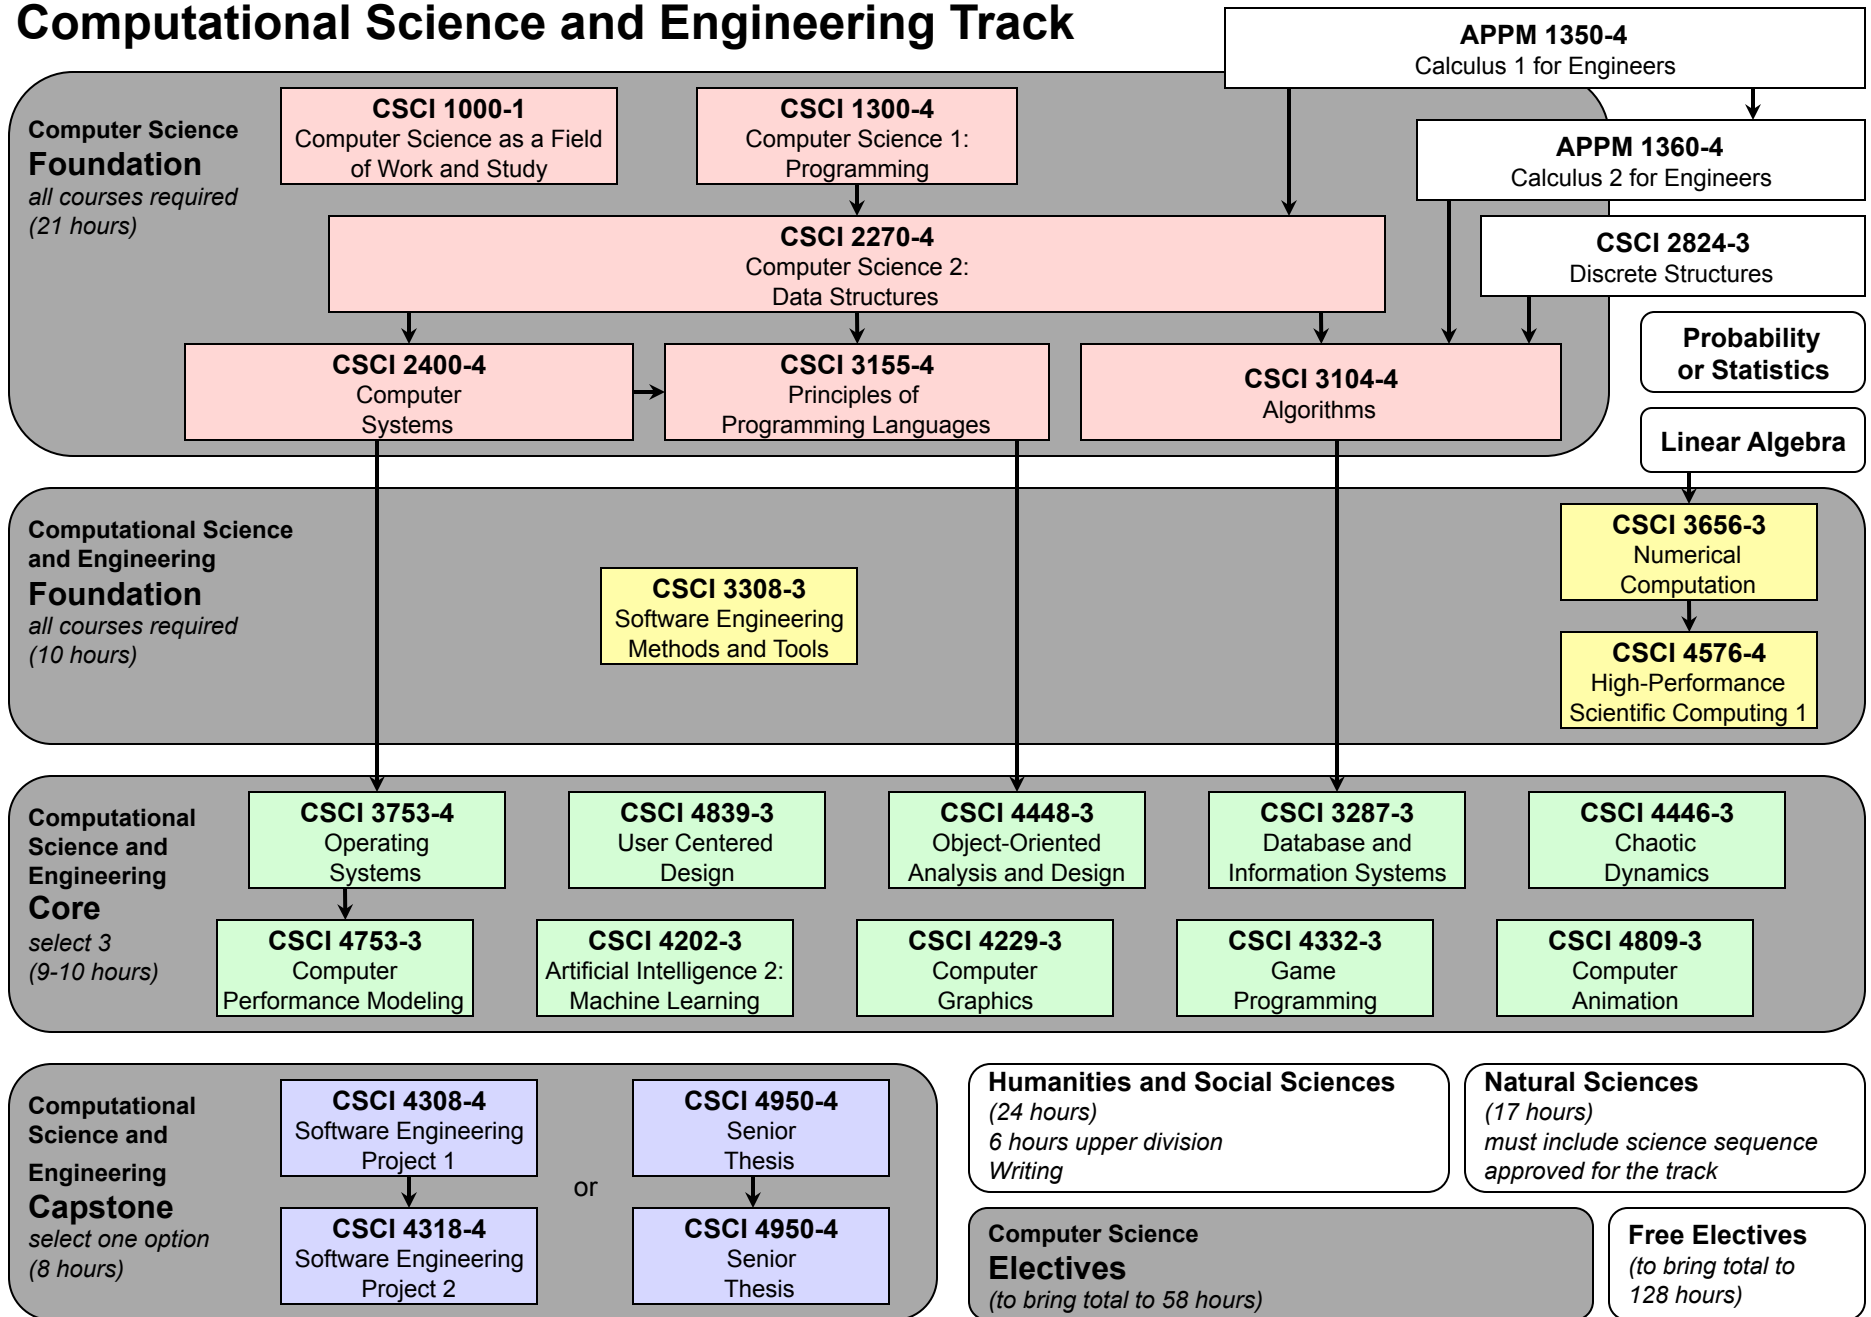

# Computer Science BS Degree Requirements Flow Chart: 2009-2010

## General Computing Track

**Computer Science BS Degree Requirements Flow Chart: 2009-2010**

**Computational Biology and Health Informatics Track**

## Computational Science and Engineering Track