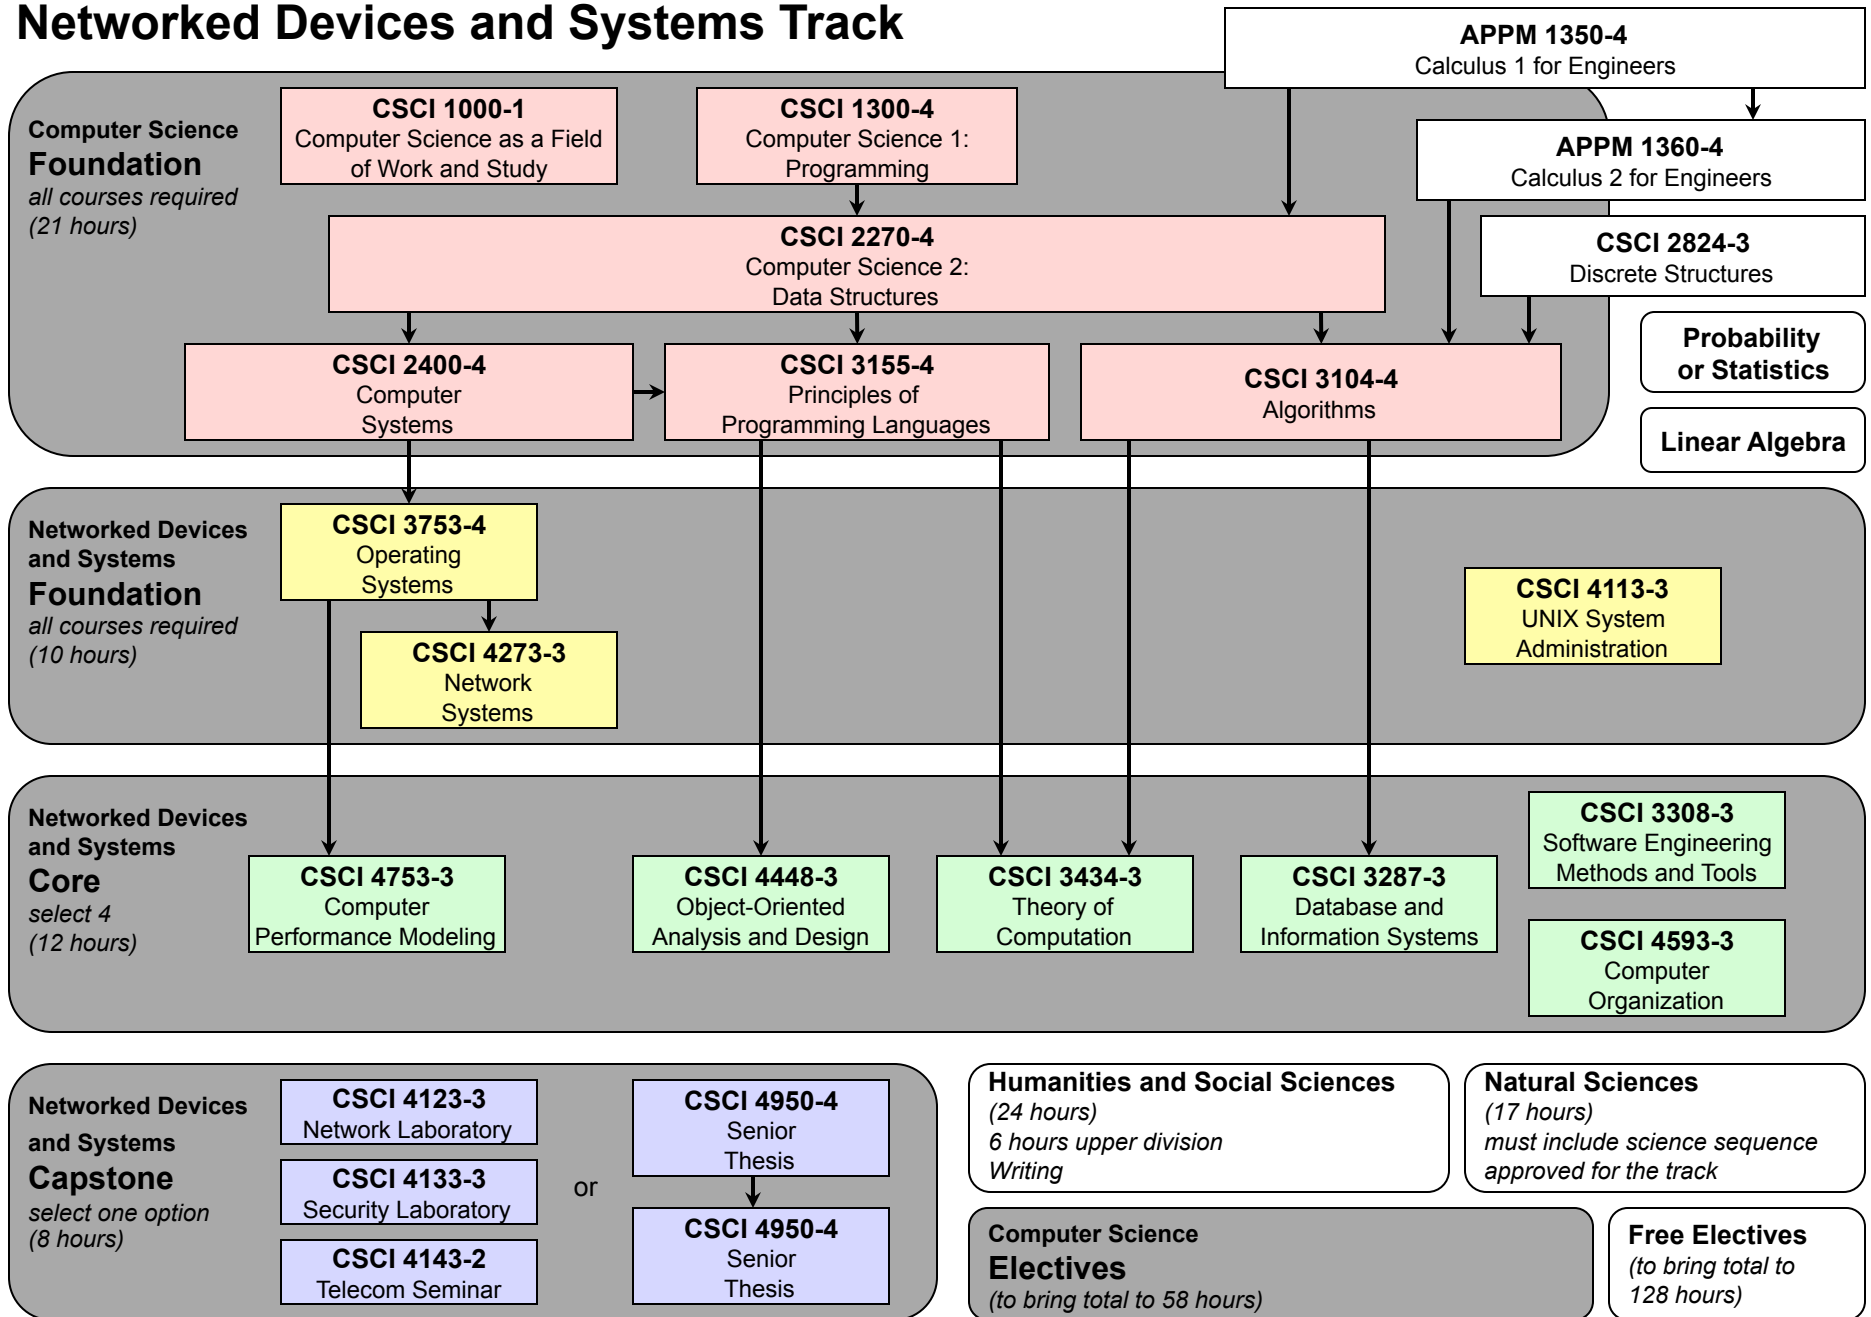

Computer Science BS Degree Requirements Flow Chart: 2009-2010

Networked Devices and Systems Track