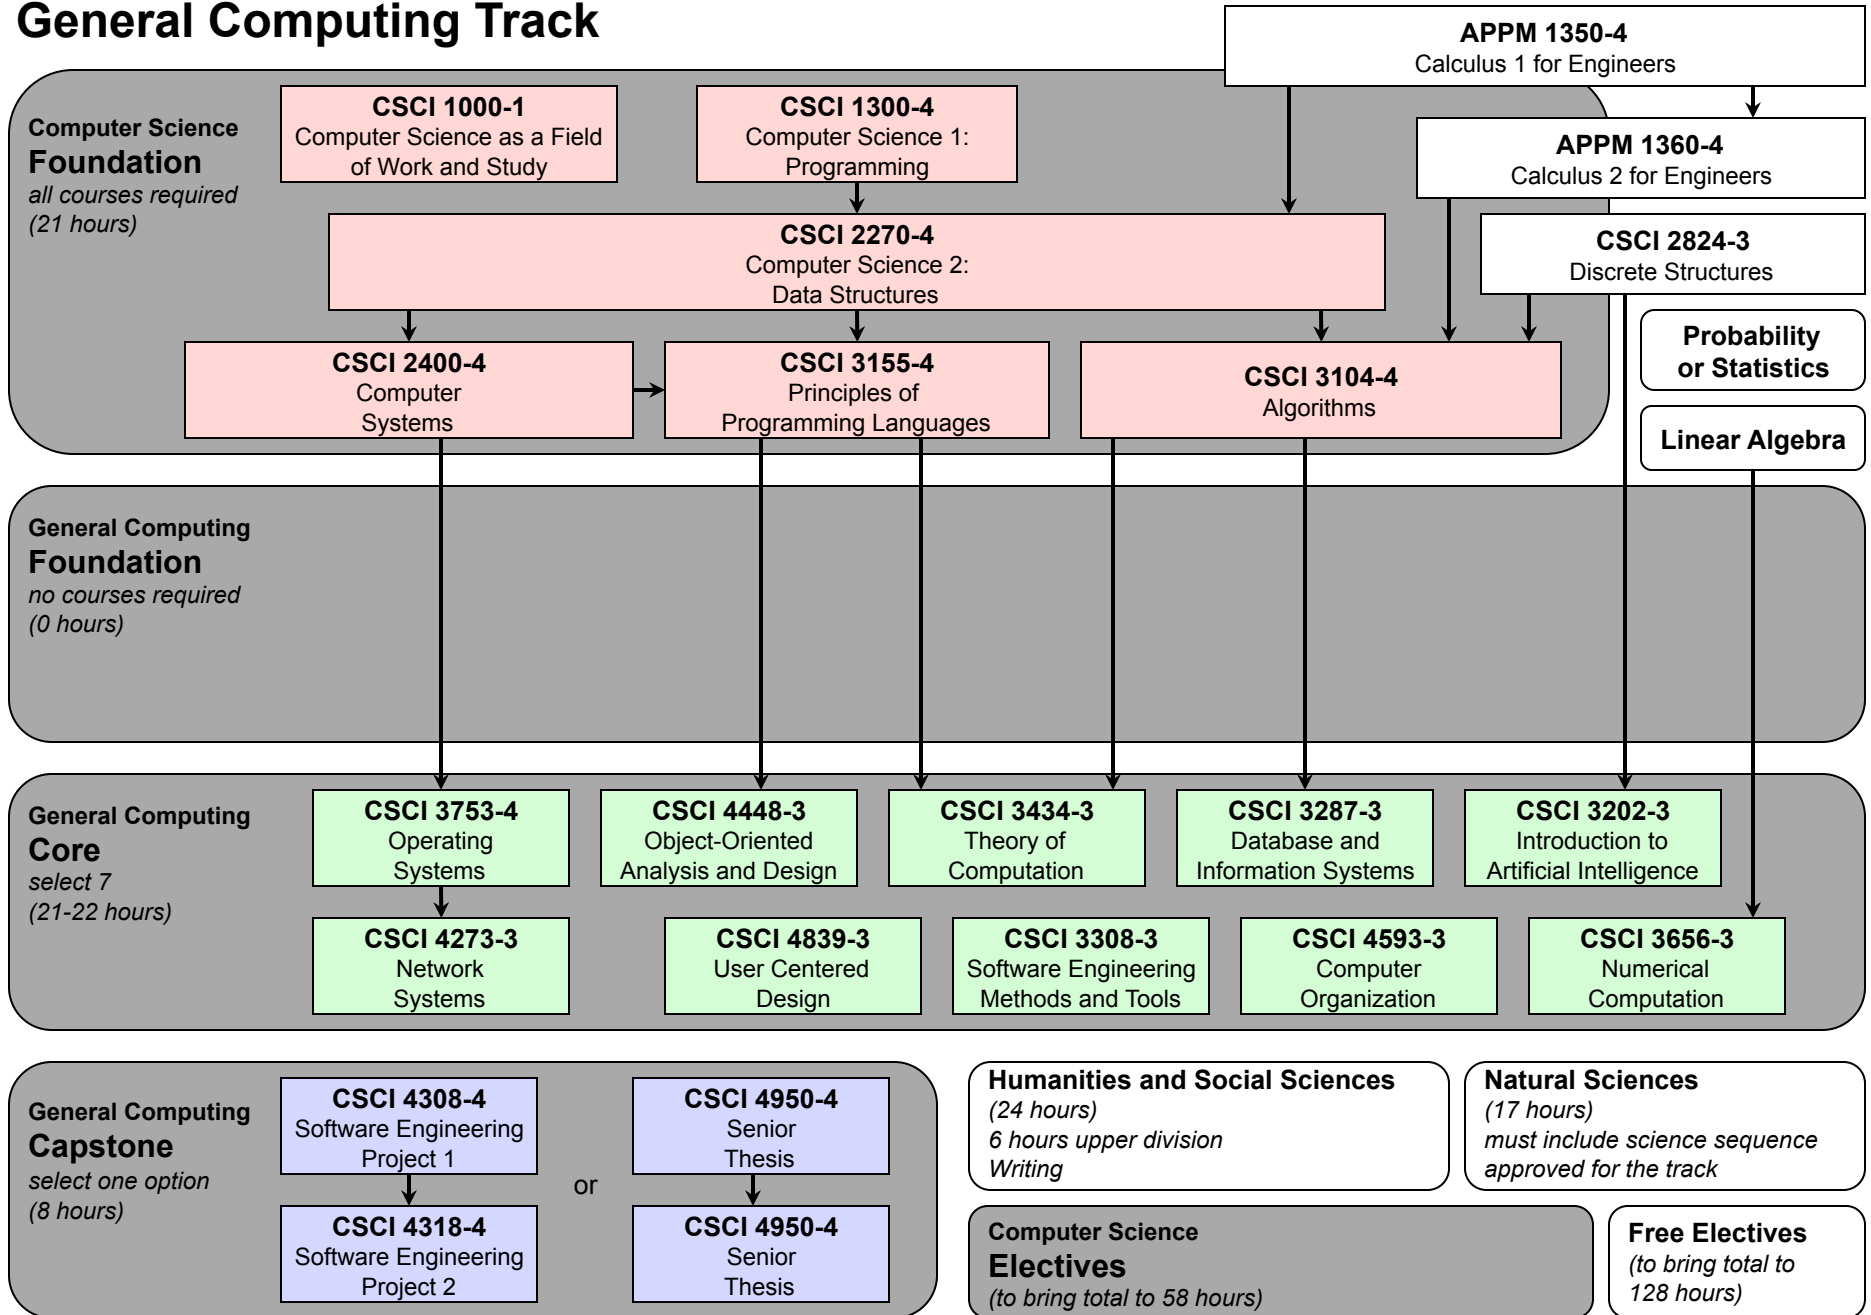

# Computer Science BS Degree Requirements Flow Chart: 2009-2010

## General Computing Track

**Computer Science BS Degree Requirements Flow Chart: 2009-2010**

**Computational Biology and Health Informatics Track**

## Systems Track