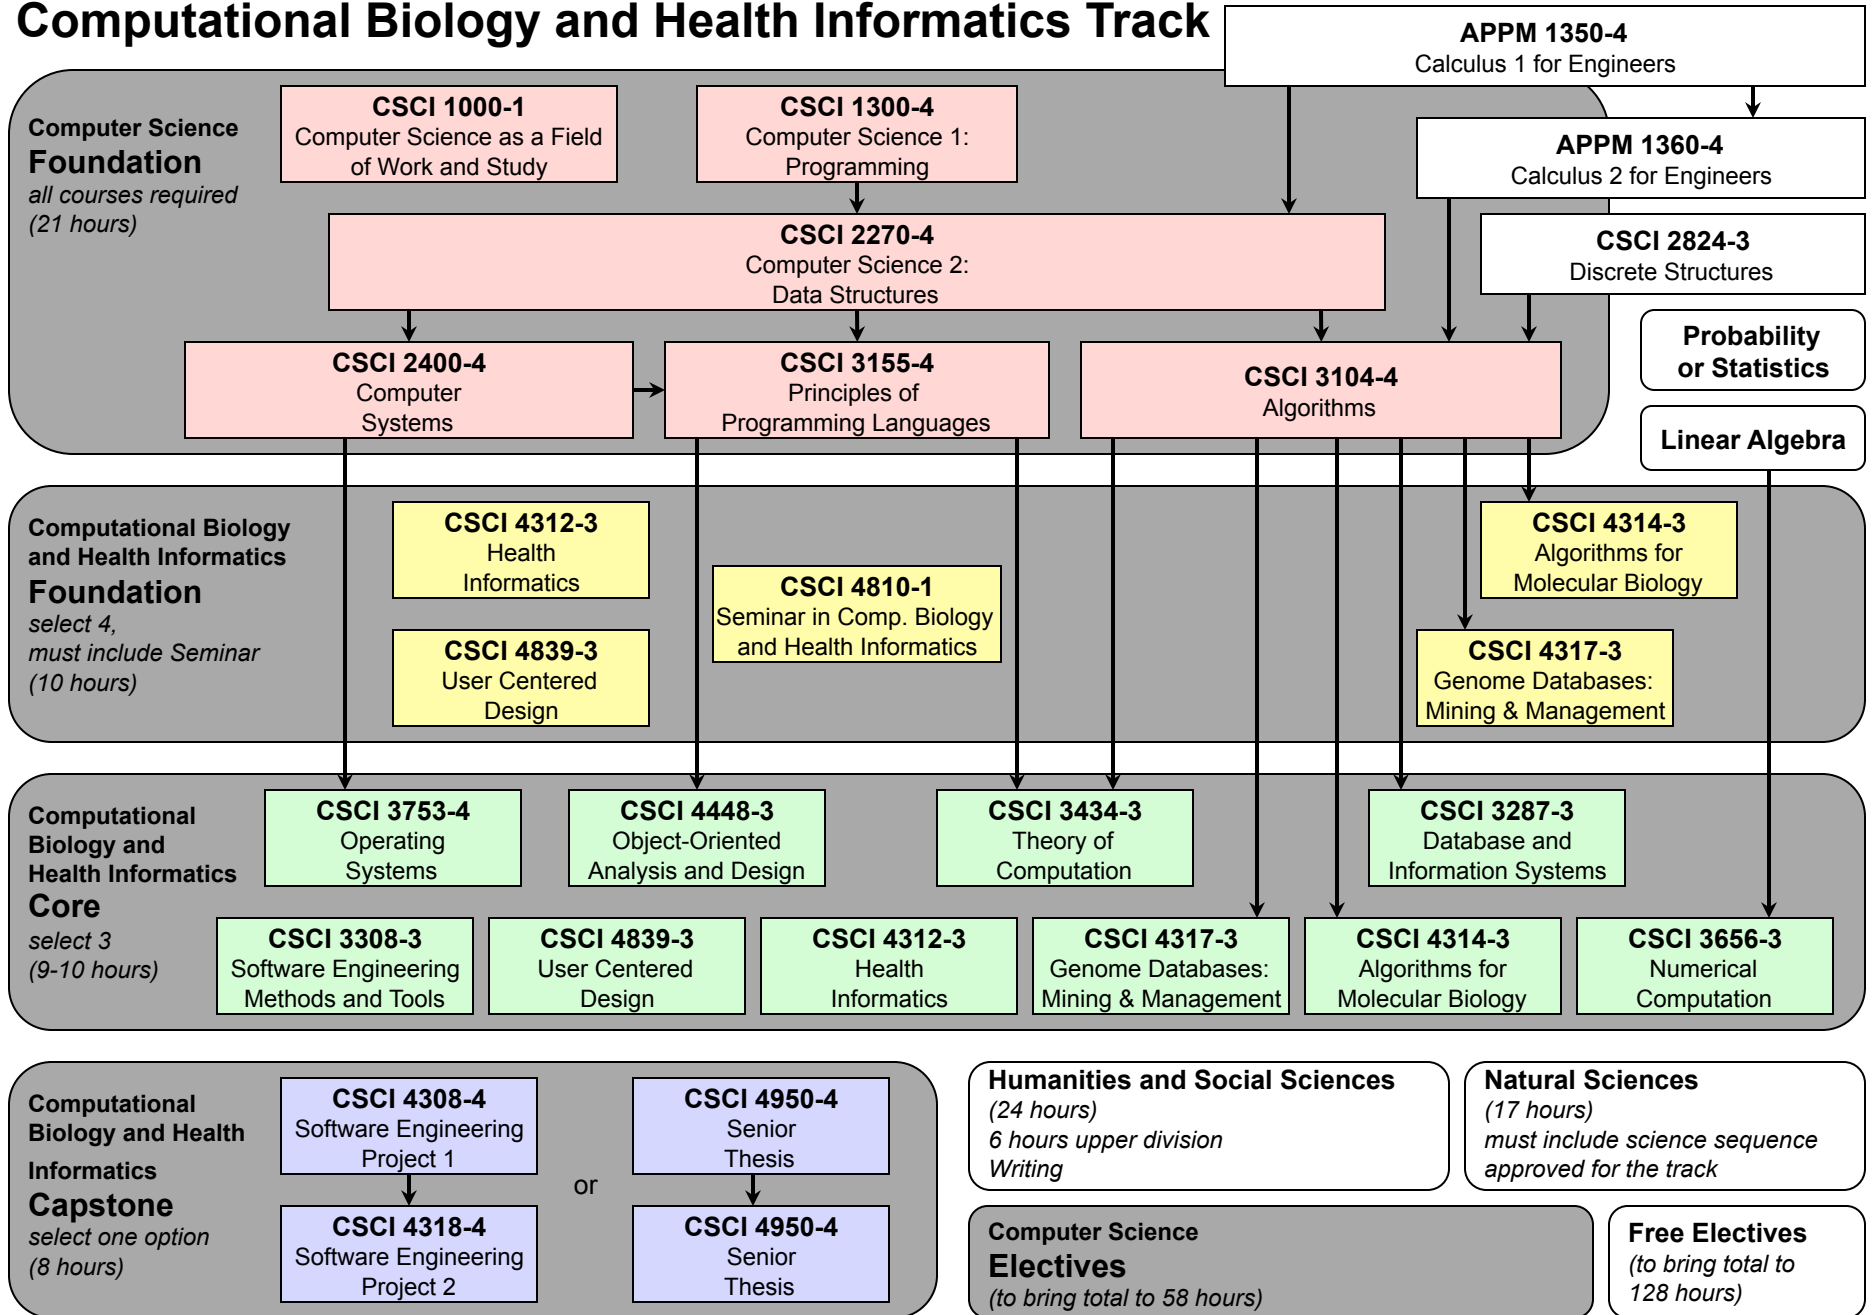

# Computer Science BS Degree Requirements Flow Chart: 2009-2010

## General Computing Track

**Computer Science BS Degree Requirements Flow Chart: 2009-2010**

**Computational Biology and Health Informatics Track**

## Systems Track