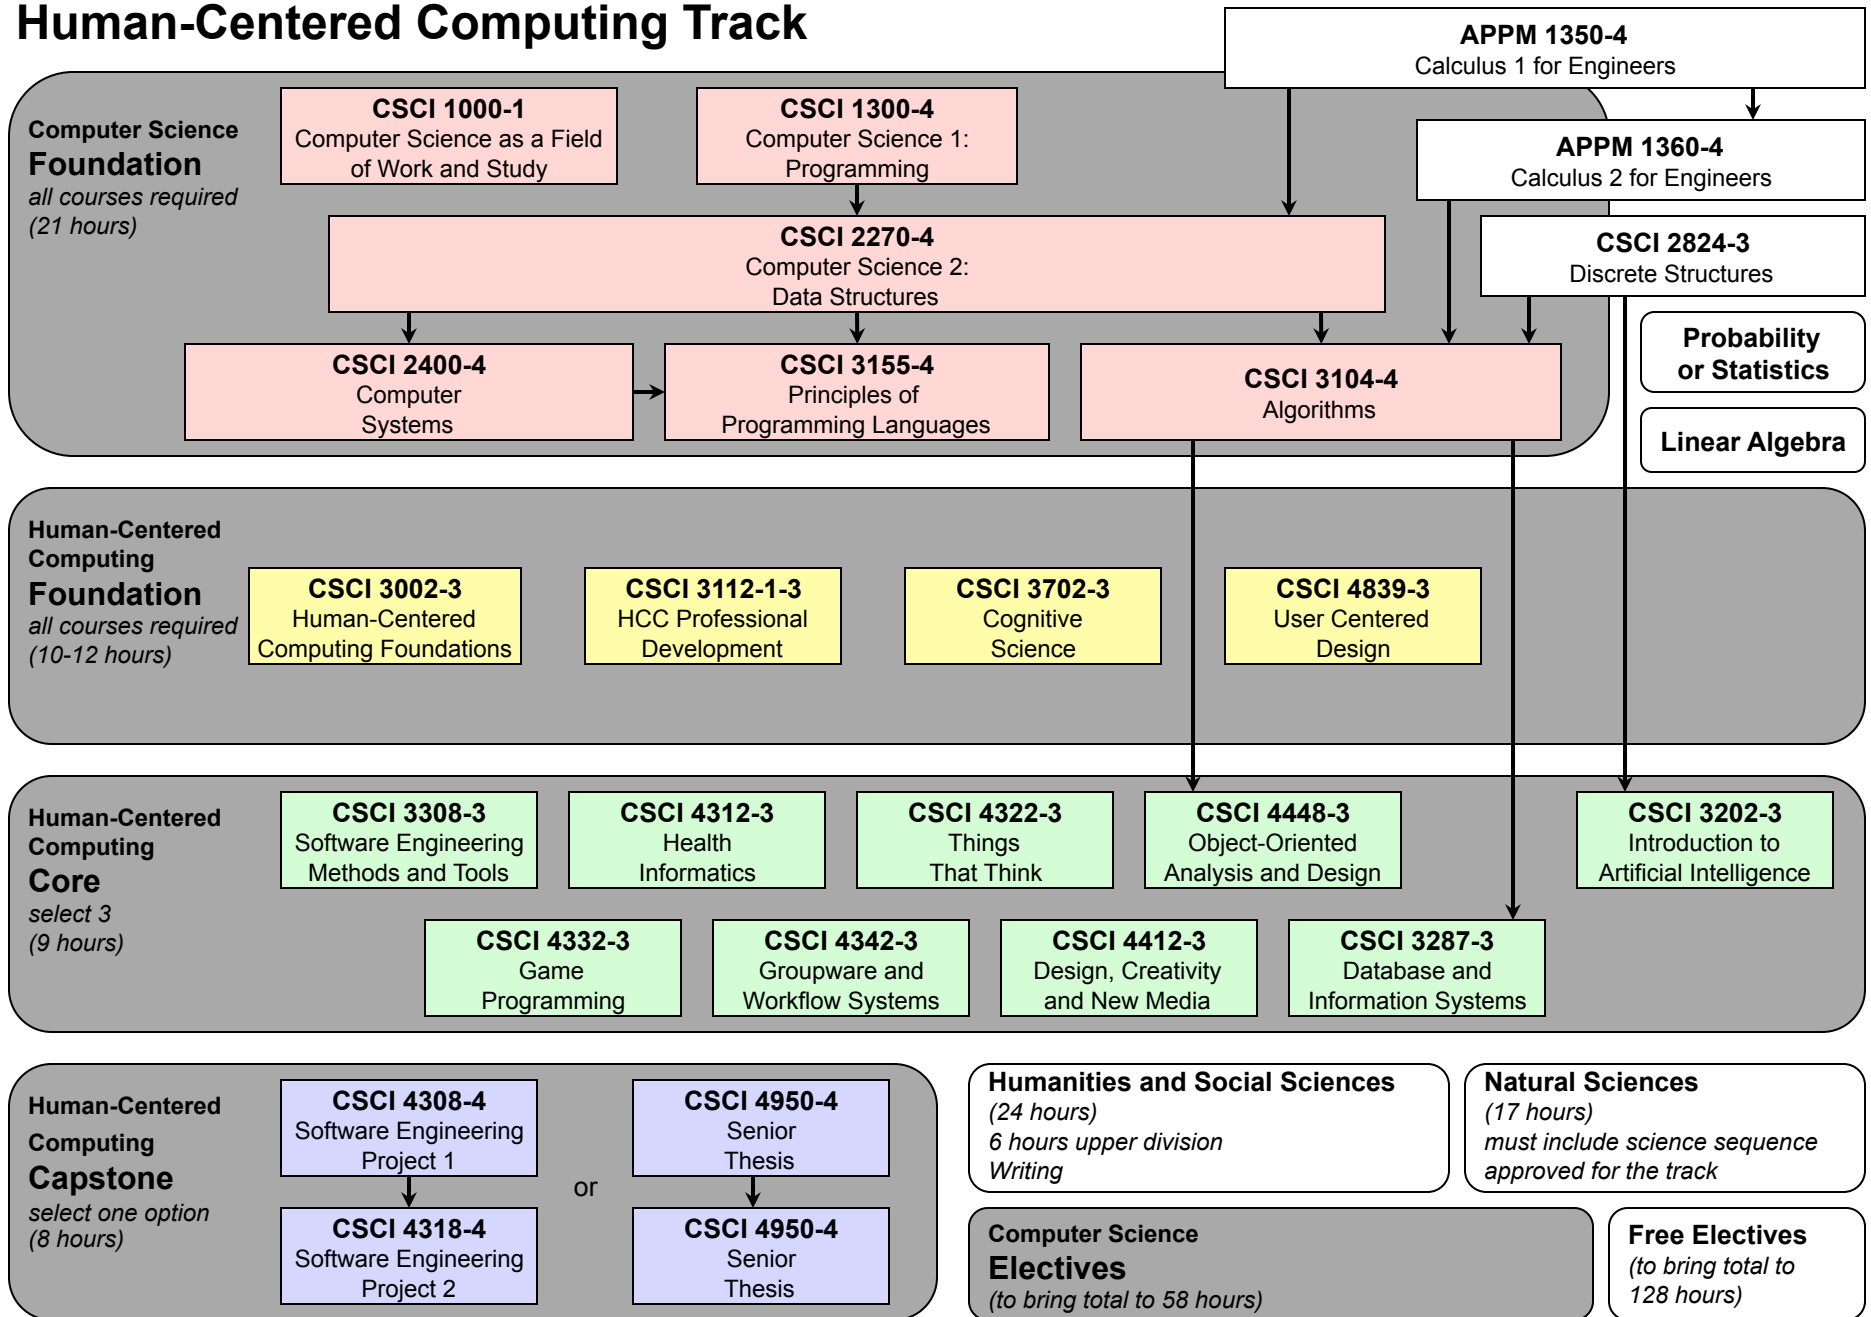

Computer Science BS Degree Requirements Flow Chart: 2009-2010

Human-Centered Computing Track