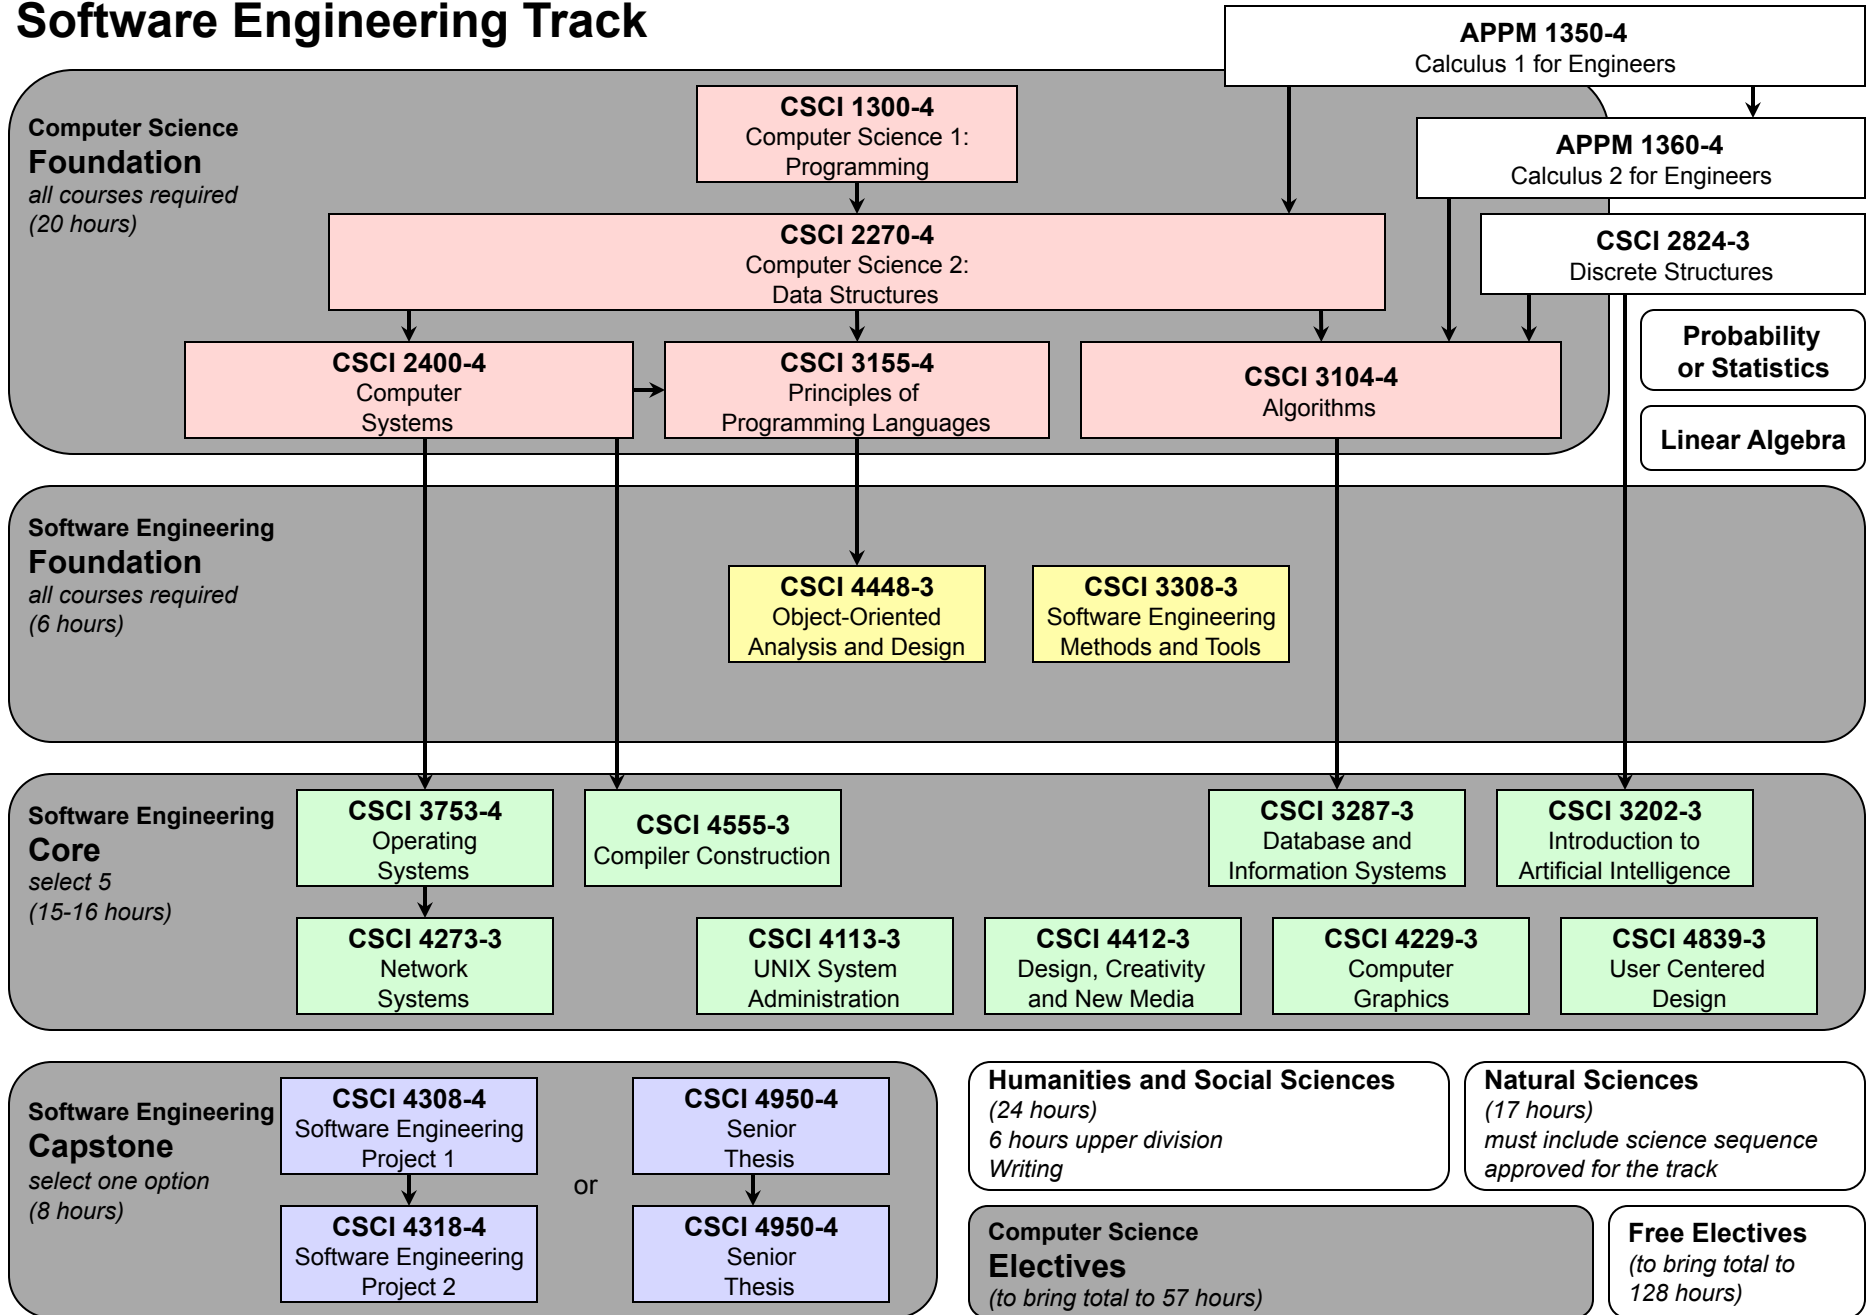

Computer Science BS Degree Requirements Flow Chart: 2008-2009

General Computing Track

Computer Science BS Degree Requirements Flow Chart: 2008-2009

Computational Biology and Health Informatics Track

Computer Science BS Degree Requirements Flow Chart: 2008-2009

Computational Science and Engineering Track

Computer Science BS Degree Requirements Flow Chart: 2008-2009

Human-Centered Computing Track

Computer Science BS Degree Requirements Flow Chart: 2008-2009

Networked Devices and Systems Track

Computer Science BS Degree Requirements Flow Chart: 2008-2009

Software Engineering Track

Computer Science BS Degree Requirements Flow Chart: 2008-2009

Systems Track