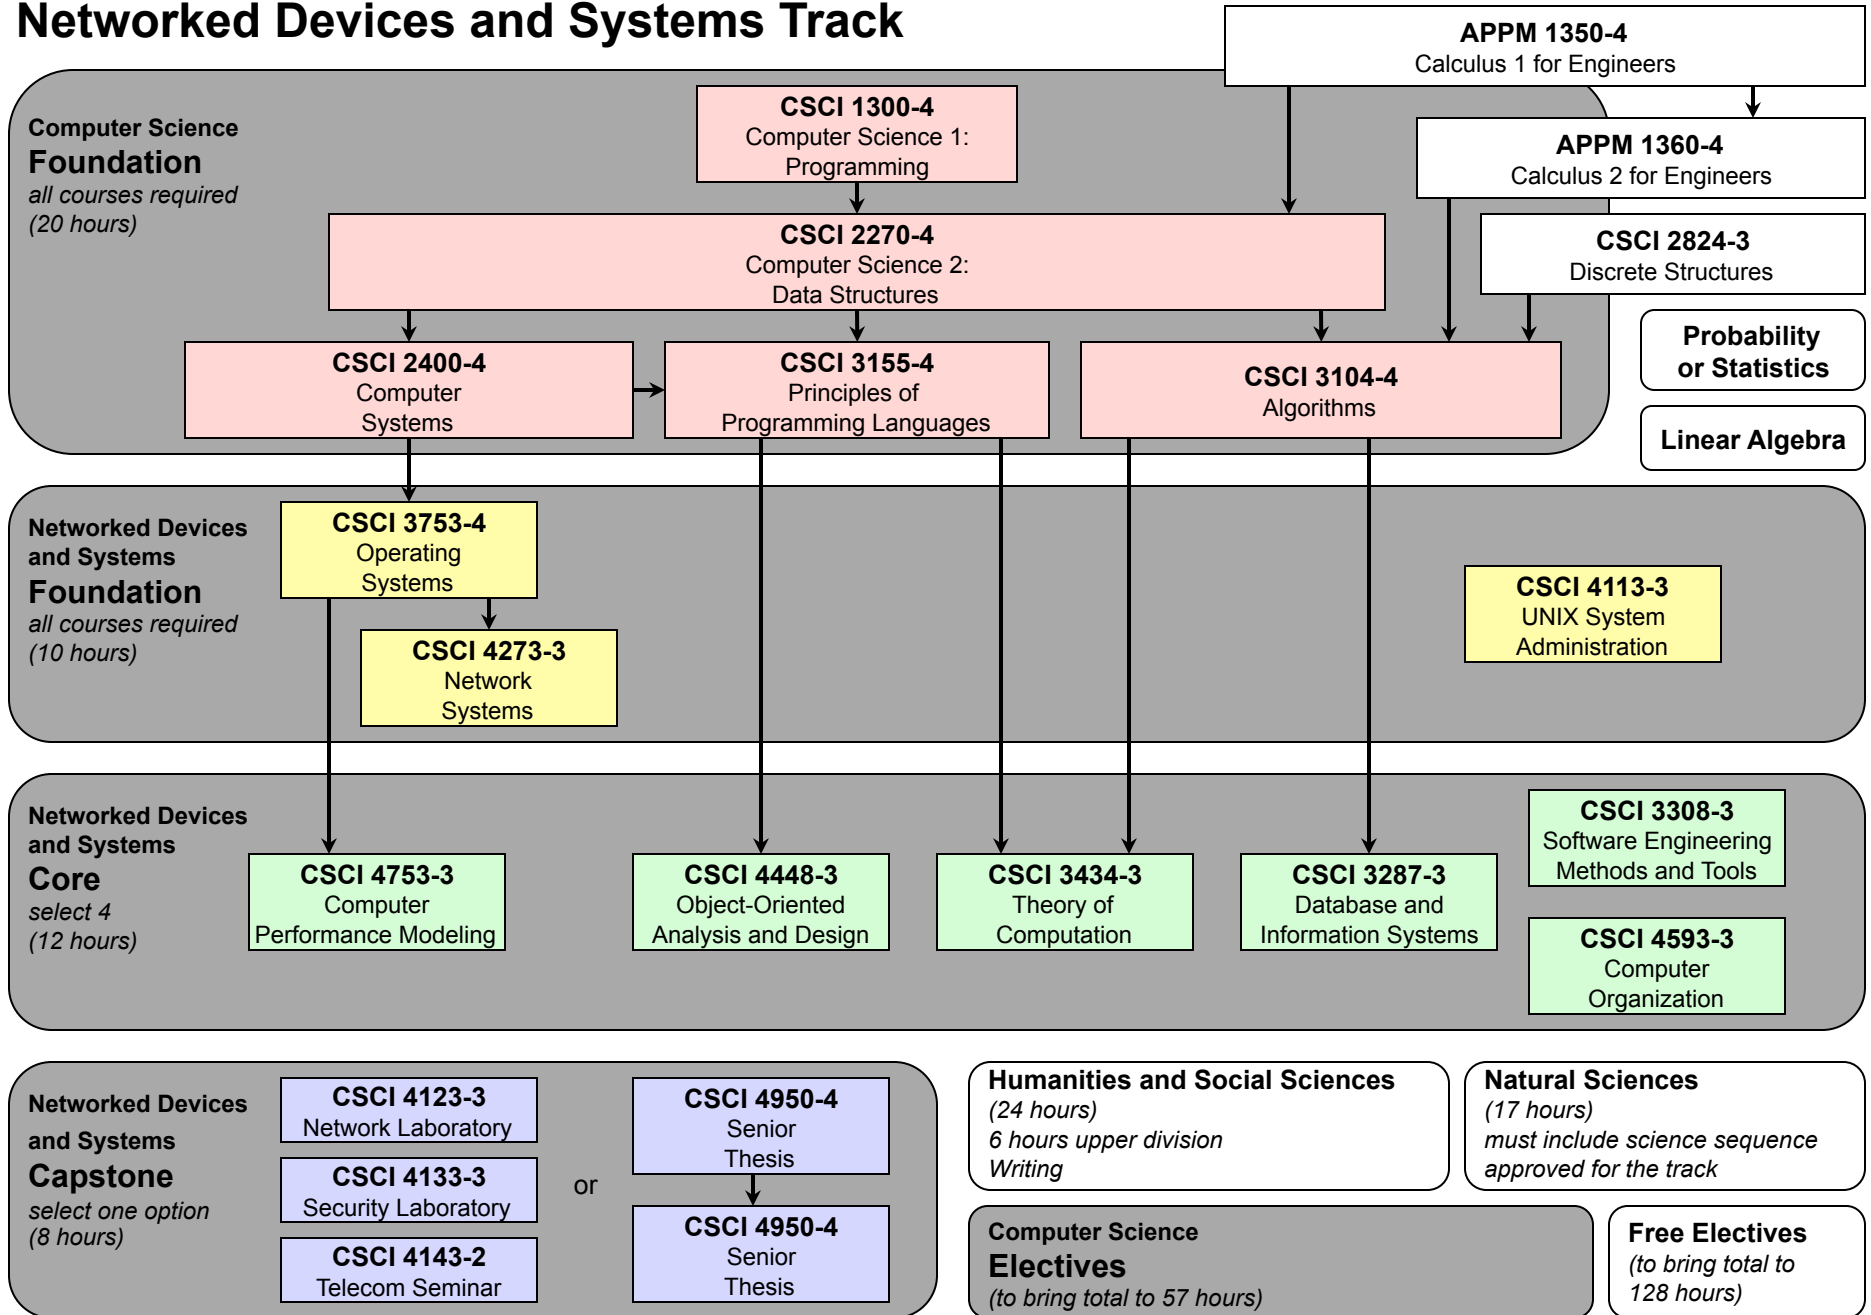

Computer Science BS Degree Requirements Flow Chart: 2008-2009

General Computing Track

Computer Science BS Degree Requirements Flow Chart: 2008-2009

Computational Biology and Health Informatics Track

Computer Science BS Degree Requirements Flow Chart: 2008-2009

Computational Science and Engineering Track

Computer Science BS Degree Requirements Flow Chart: 2008-2009

Human-Centered Computing Track

Computer Science BS Degree Requirements Flow Chart: 2008-2009

Networked Devices and Systems Track

Computer Science BS Degree Requirements Flow Chart: 2008-2009

Software Engineering Track

Computer Science BS Degree Requirements Flow Chart: 2008-2009

Systems Track