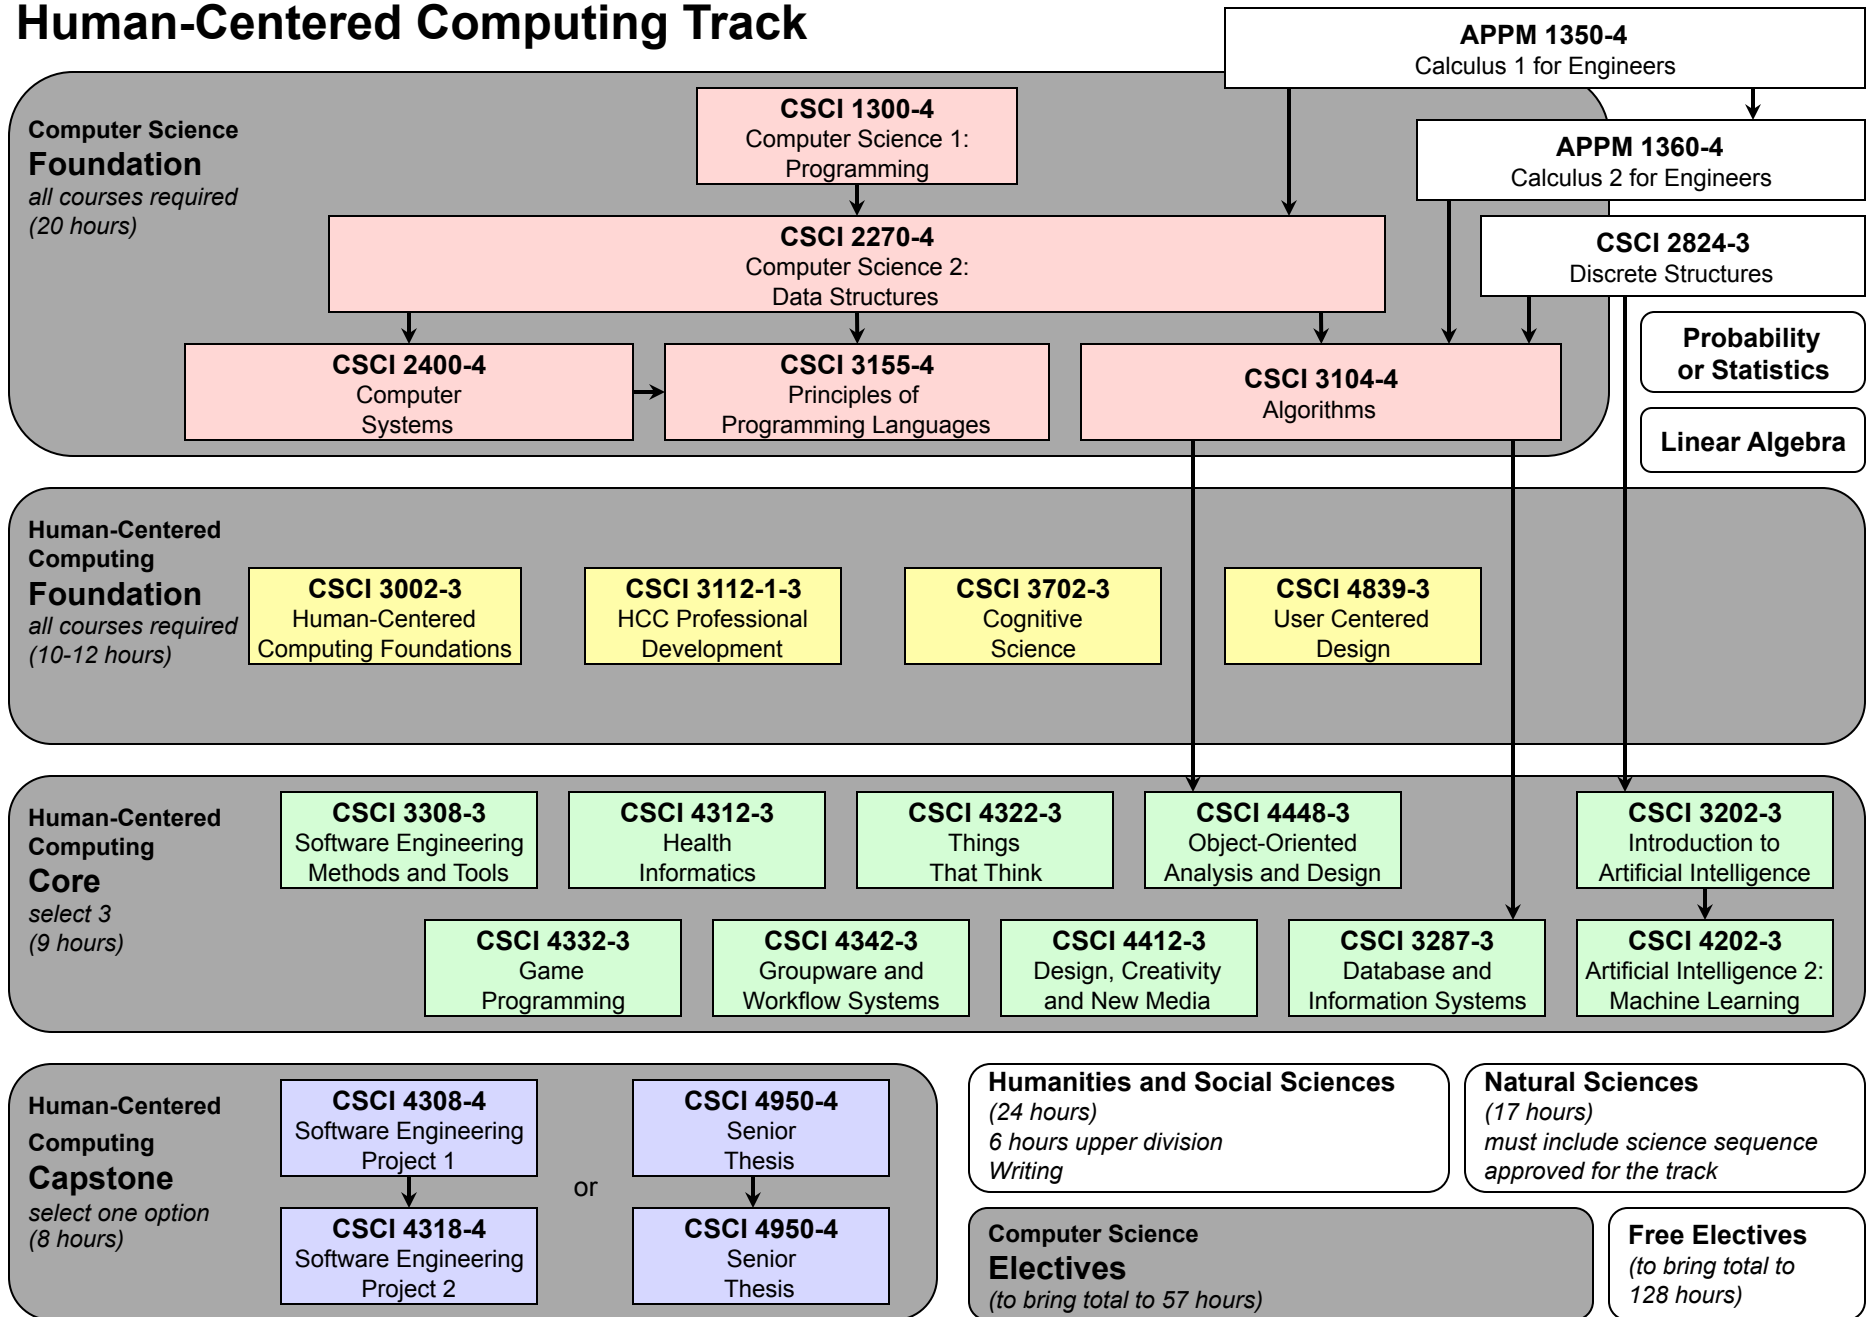

Computer Science BS Degree Requirements Flow Chart: 2008-2009

General Computing Track

Computer Science BS Degree Requirements Flow Chart: 2008-2009

Computational Biology and Health Informatics Track

Computer Science BS Degree Requirements Flow Chart: 2008-2009

Computational Science and Engineering Track

Computer Science BS Degree Requirements Flow Chart: 2008-2009

Human-Centered Computing Track

Computer Science BS Degree Requirements Flow Chart: 2008-2009

Networked Devices and Systems Track

Computer Science BS Degree Requirements Flow Chart: 2008-2009

Software Engineering Track

Computer Science BS Degree Requirements Flow Chart: 2008-2009

Systems Track