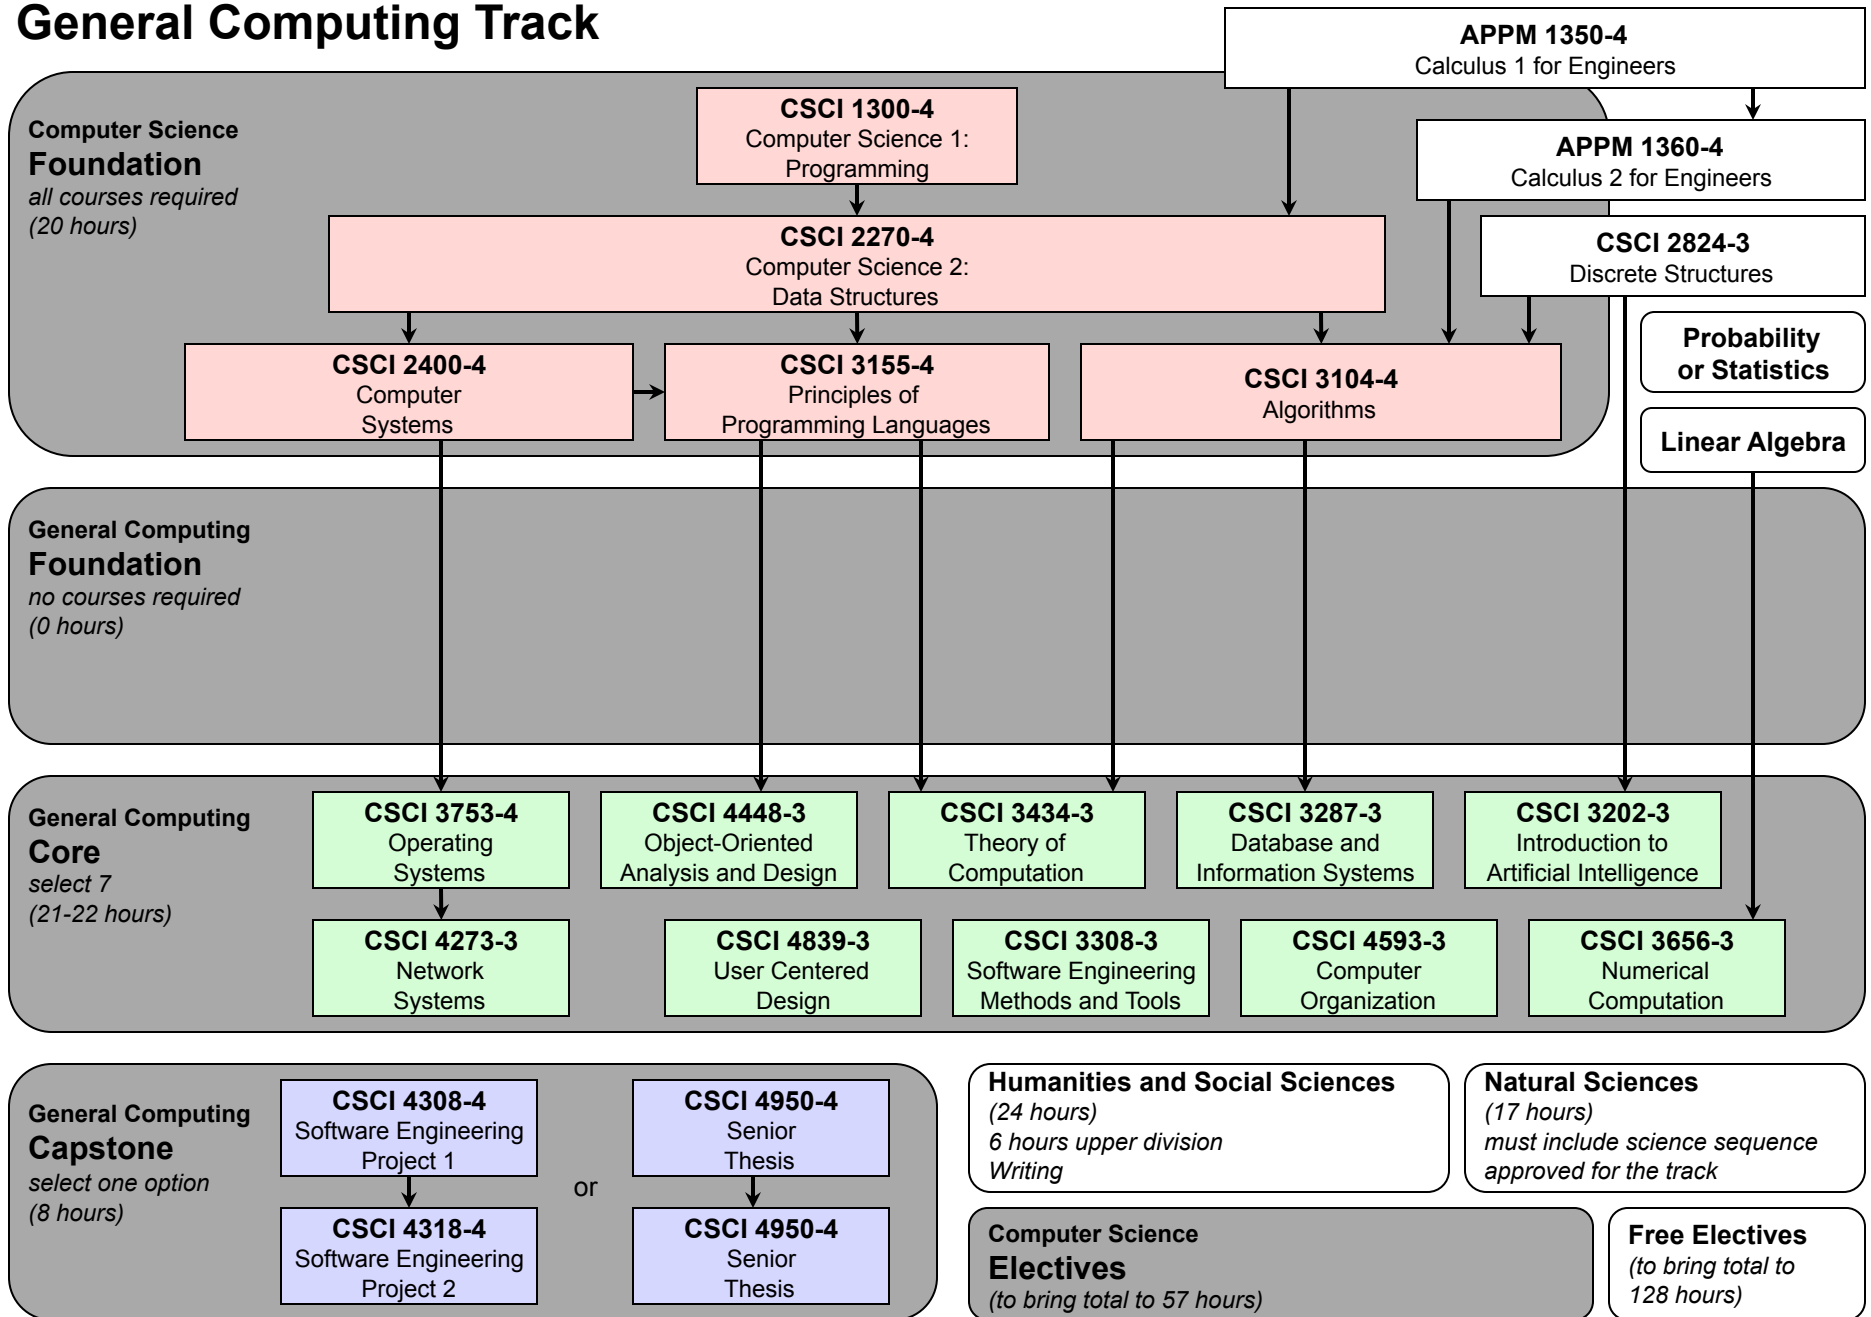

Computer Science BS Degree Requirements Flow Chart: 2008-2009

General Computing Track

Computer Science BS Degree Requirements Flow Chart: 2008-2009

Computational Biology and Health Informatics Track

Computer Science BS Degree Requirements Flow Chart: 2008-2009

Computational Science and Engineering Track

Computer Science BS Degree Requirements Flow Chart: 2008-2009

Human-Centered Computing Track

Computer Science BS Degree Requirements Flow Chart: 2008-2009

Networked Devices and Systems Track

Computer Science BS Degree Requirements Flow Chart: 2008-2009

Software Engineering Track

Computer Science BS Degree Requirements Flow Chart: 2008-2009

Systems Track