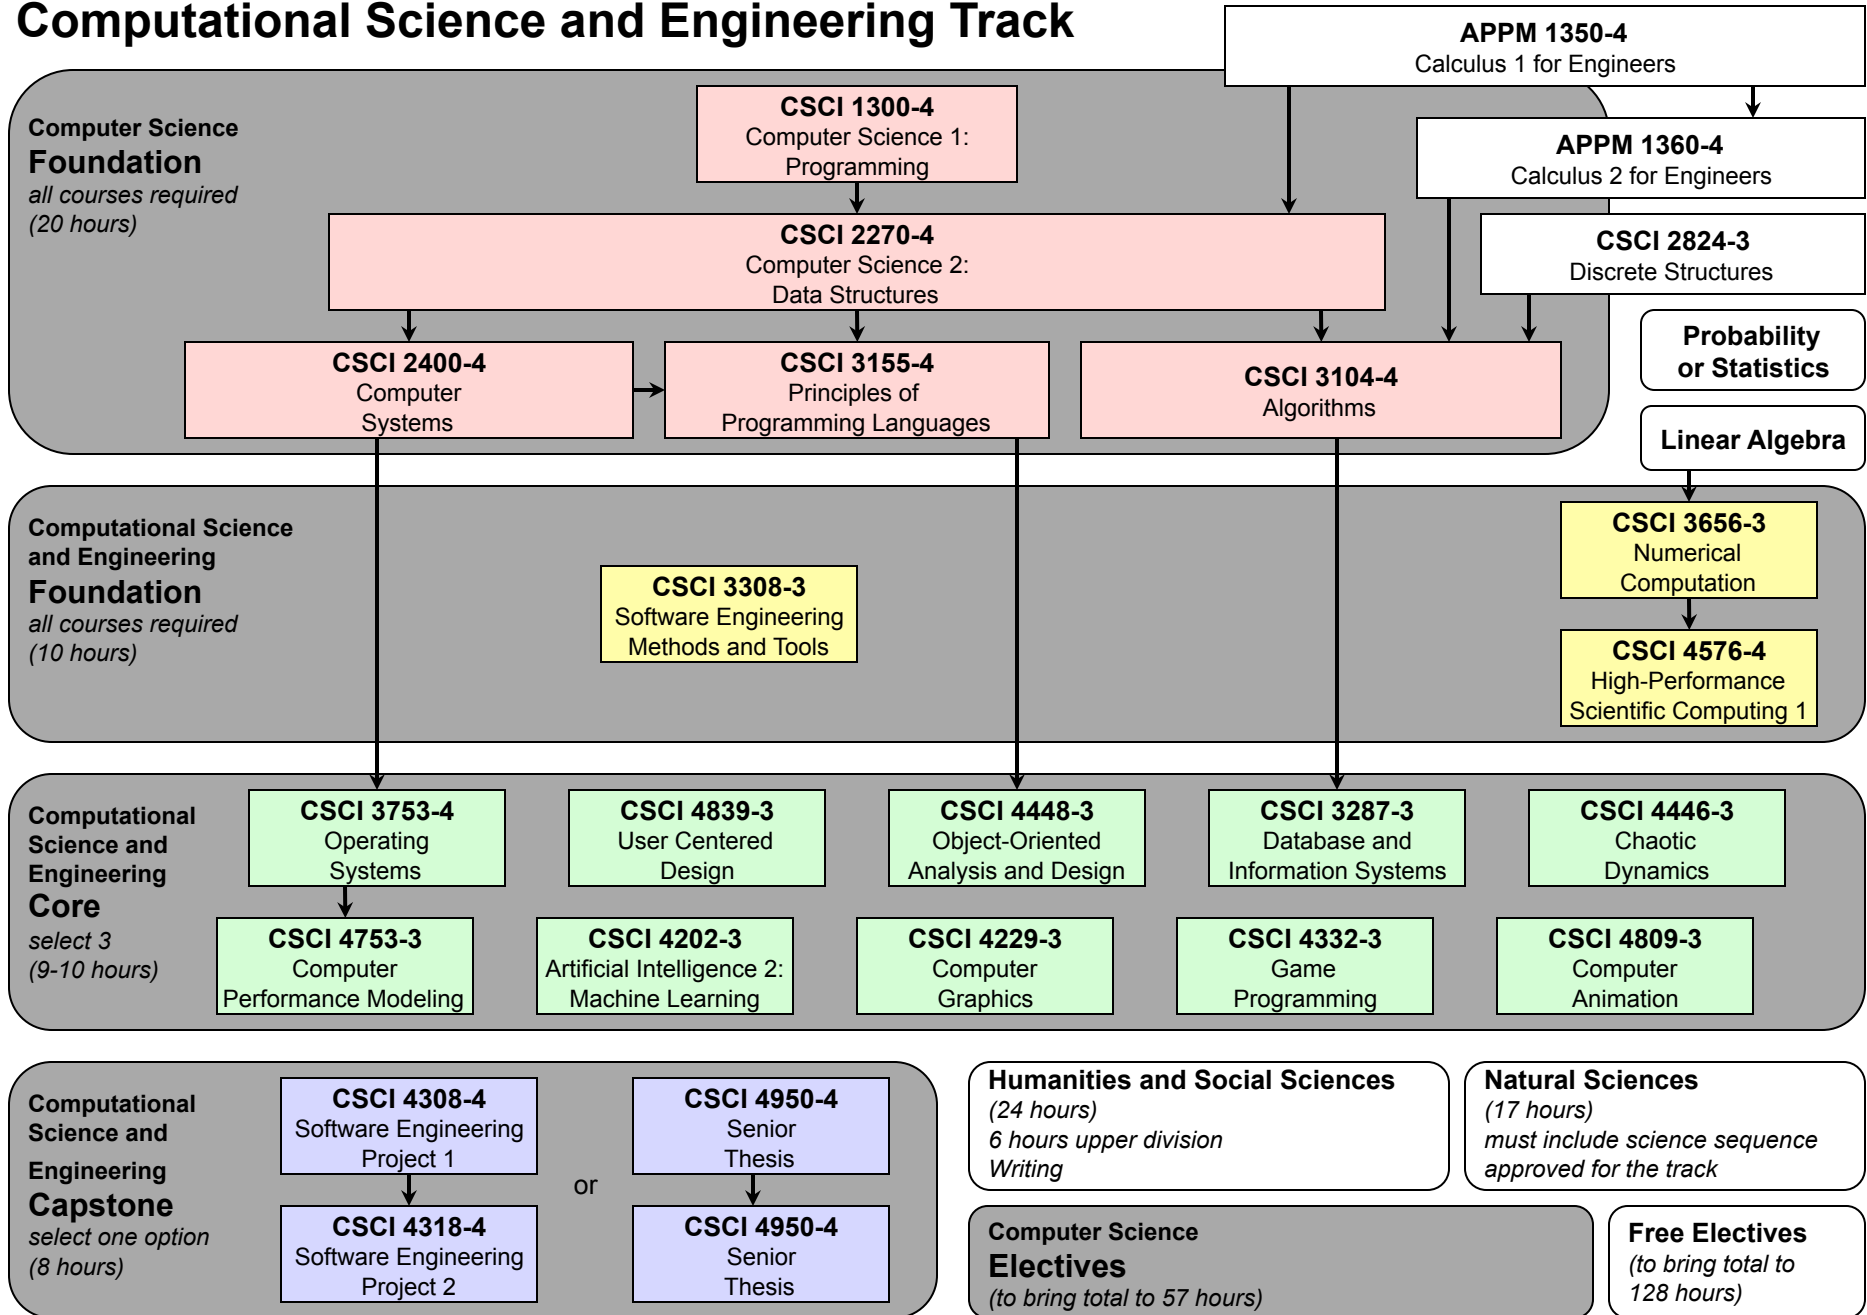

Computer Science BS Degree Requirements Flow Chart: 2008-2009

General Computing Track

Computer Science BS Degree Requirements Flow Chart: 2008-2009

Computational Biology and Health Informatics Track

Computer Science BS Degree Requirements Flow Chart: 2008-2009

Computational Science and Engineering Track

Computer Science BS Degree Requirements Flow Chart: 2008-2009

Human-Centered Computing Track

Computer Science BS Degree Requirements Flow Chart: 2008-2009

Networked Devices and Systems Track

Computer Science BS Degree Requirements Flow Chart: 2008-2009

Software Engineering Track

Computer Science BS Degree Requirements Flow Chart: 2008-2009

Systems Track