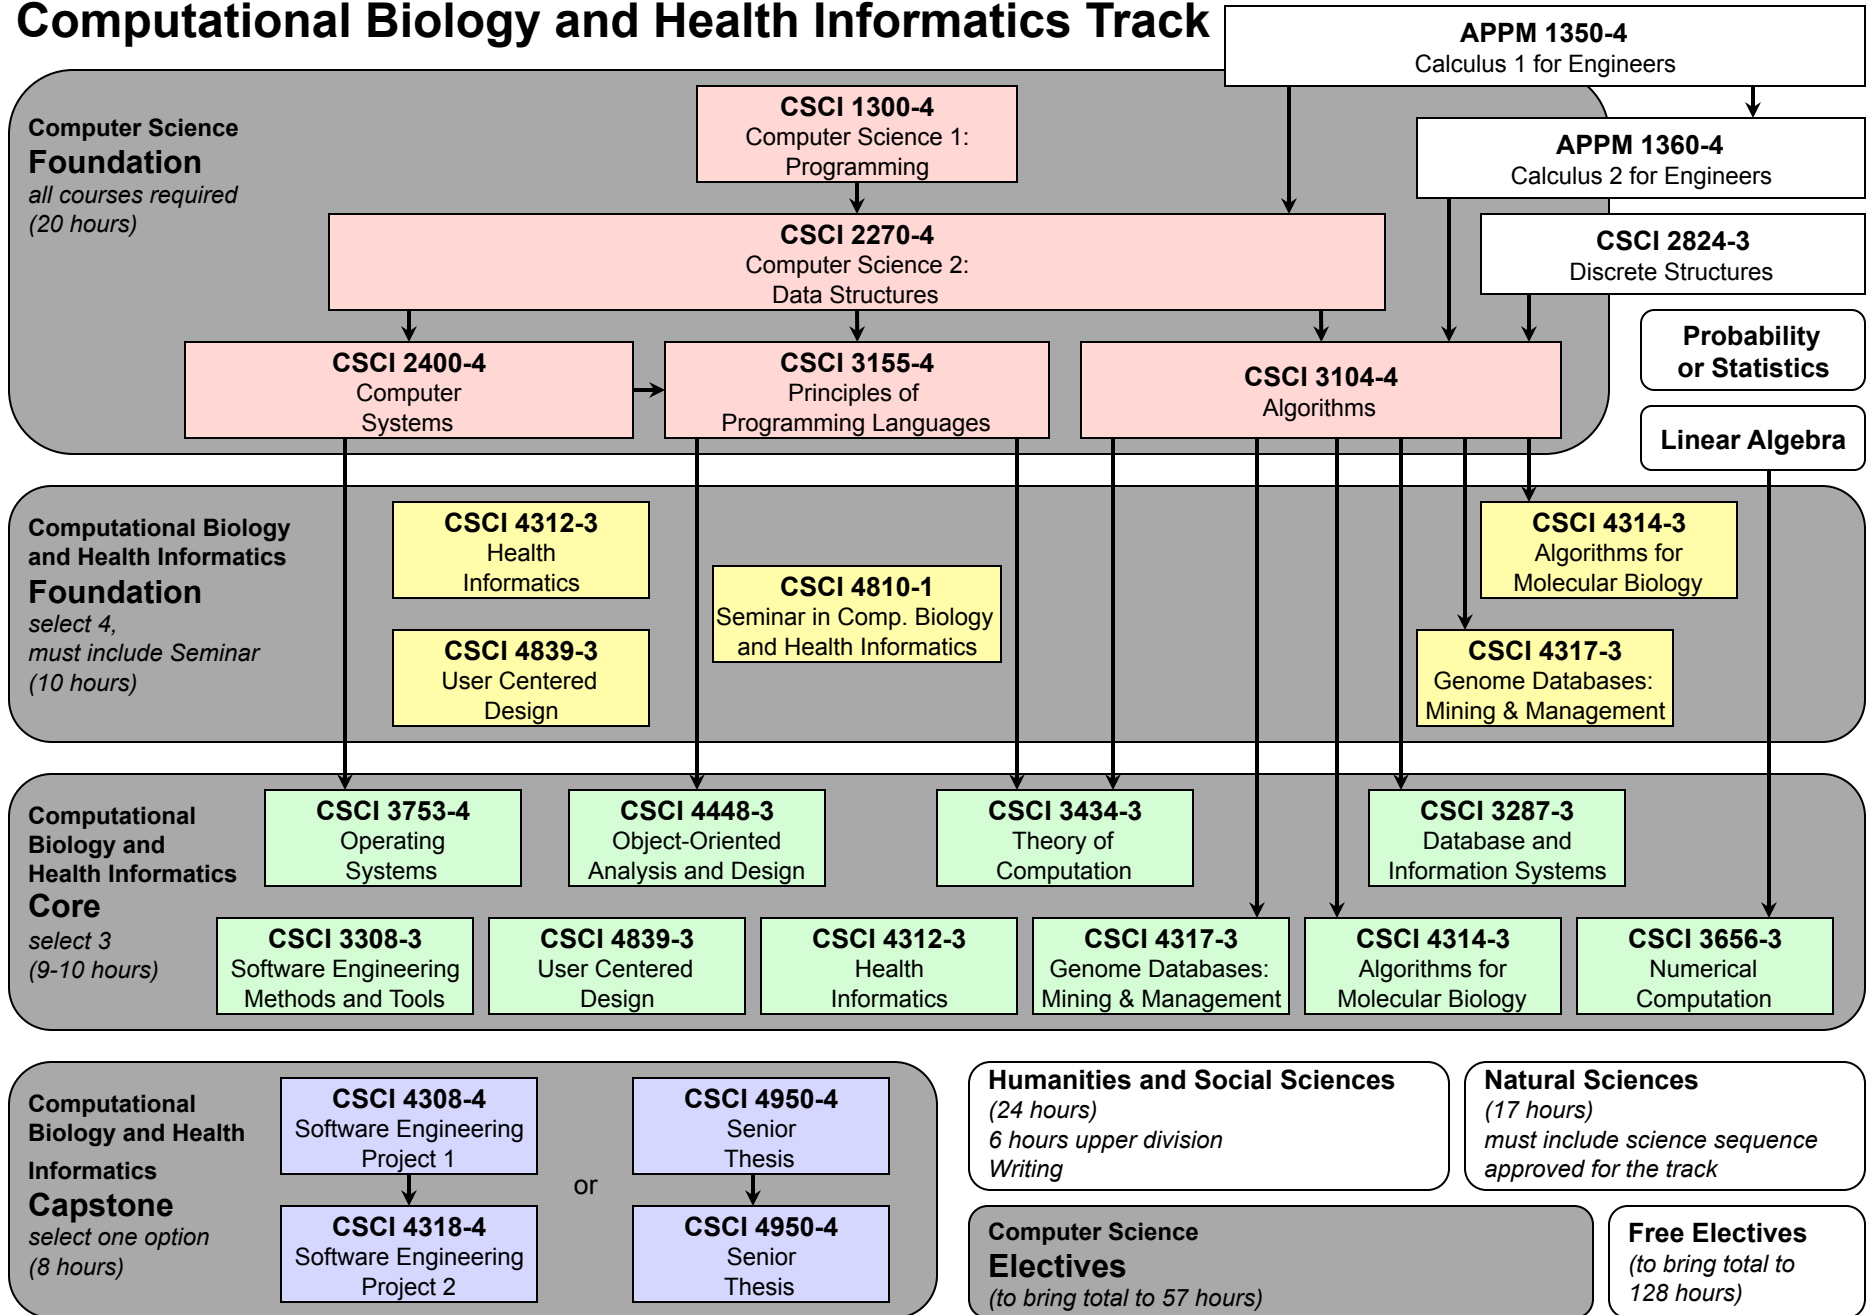

Computer Science BS Degree Requirements Flow Chart: 2008-2009

General Computing Track

Computer Science BS Degree Requirements Flow Chart: 2008-2009

Computational Biology and Health Informatics Track

Computer Science BS Degree Requirements Flow Chart: 2008-2009

Computational Science and Engineering Track

Computer Science BS Degree Requirements Flow Chart: 2008-2009

Human-Centered Computing Track

Computer Science BS Degree Requirements Flow Chart: 2008-2009

Networked Devices and Systems Track

Computer Science BS Degree Requirements Flow Chart: 2008-2009

Software Engineering Track

Computer Science BS Degree Requirements Flow Chart: 2008-2009

Systems Track